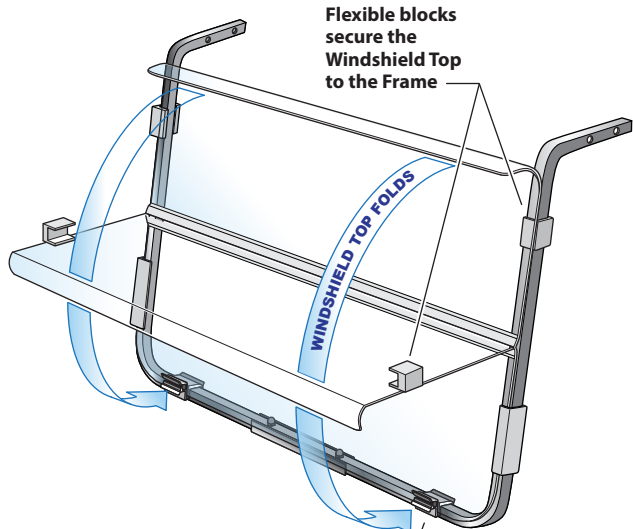

CURTIS FOLDING WINDSHIELD FEATURE

Windshield Top secures in the Locking Clips for safe open air driving