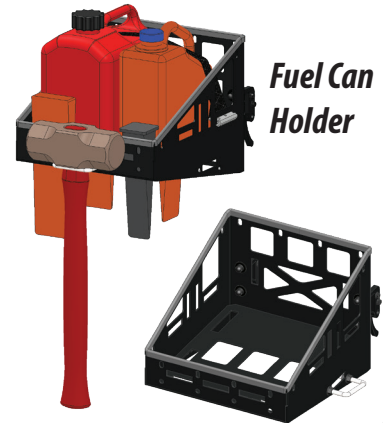

UTV Bed-Mount Tool Bar