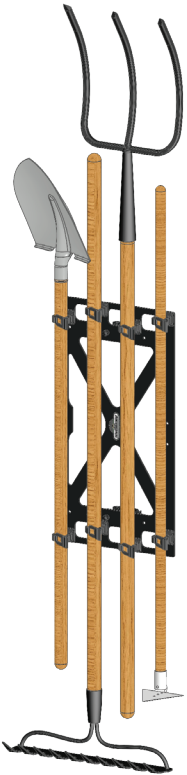

The tool bar is the key component in the Artillian ROPS-mount tool system.

The tool "racks" mount to the vehicle bed using adjustable metal brackets, custom designed for each application. Once installed on the vehicle you can add the full rack and attachments as needed.

UTV Bed-Mount Tool Rack

Cam Lever Latches

Simple and versatile – mix & match any combination of attachments. Cam lever latches built directly into each Artillian component allow you to mount, move or remove attachments in seconds!

Closed | Open

UTV Bed-Mount Tool Bar

UTV BED-MOUNT TOOL RACK SYSTEM

Tool Rack, 4 Yard Tools

Holds up to 4 long-handle tools.

Mounts horizontally or vertically with cam latches. No tools required.

Includes 8 rubber mini quick clamps open and close easily to add or remove tools.

Chainsaw Mount

Holds chainsaws with bar lengths 14" +

"Scabbard" style mount features 10-gauge steel with high-strength polyethylene contact areas for added protection of the bar and chain.

Fuel Can Holder