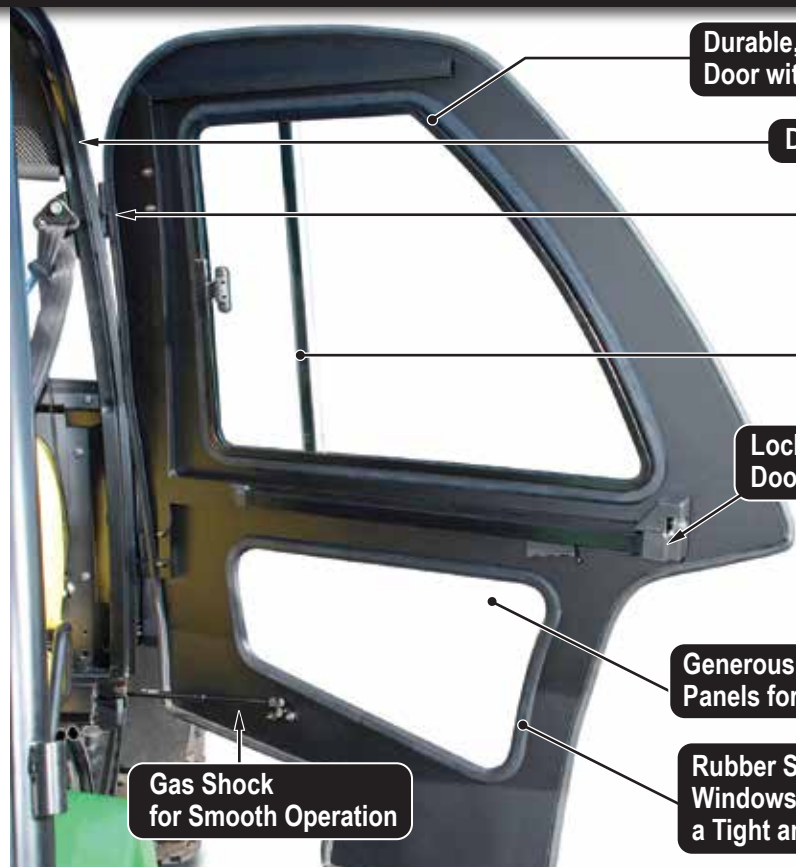

Door Fit: Keeps the wind, rain and snow out of the cab

CURTIS QUALITY ACCESSORIES

LED WORK LIGHTS AND STROBES

Illuminate your Work Area and Increase Safety with Work Lights and Strobes from Curtis.

SIDE VIEW MIRROR KIT

Two Mirrors per Kit. Includes all Mounting Hardware. Durable and Stylish.

HEATER

Mounts behind dash – does not reduce legroom. Directional vents for comfort. Powerful forced hot water heater.

LONG-LIFE ALUMINUM REPLACEMENT DOOR SYSTEM

Durable, Rust Proof Aluminum Door with Reinforced Frame

Doors Mount to Factory Cab

Pin-Hinged Doors Remove Easily Without Tools

Sliding Door Windows Open from the Rear for Pass-Through

Lockable Doors

A Great Investment Whether Replacing A Broken Factory Door or Buying New

Generous Acrylic Lower Panels for Superior Visibility

Rubber Seals Around Windows & Doors Ensures a Tight and Solid Fit

Gas Shock for Smooth Operation

Enhancing our Customers' Comfort and Productivity Every Day  More Innovation. More Value.