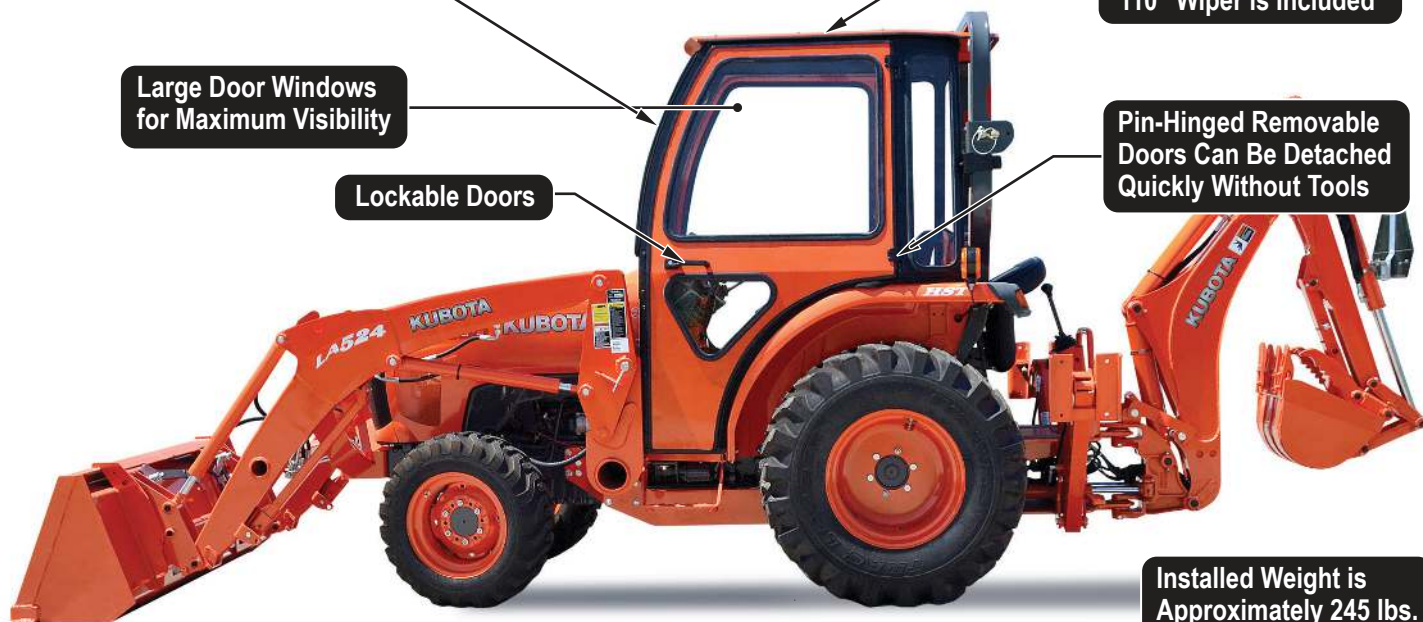

CURTIS CAB SYSTEM FOR KUBOTA L SERIES

Perfect for any condition!

Kubota L3800 Premium Cab
(PN: 1KL38AS)

Cab System Fits Kubota L3200, 3800 & 2501 Compact Tractors

CURTIS QUALITY ACCESSORIES

Mirrors

Side mirrors
Rear view mirror

LED Lights

3 inch round work lights
2 x 6 inch low-profile work lights
Strobe light | Dome light

Wipers

Front Wiper INCLUDED
Rear Wiper Available

CURTIS CAB FEATURES

Venting/removable rear glass panel; locks open to vent or lifts out

Safety Glass Windshield
Vents and Can Lock Open

All-Steel Roof with Headliner

110° Wiper is Included

Large Door Windows
for Maximum Visibility

Pin-Hinged Removable
Doors Can Be Detached
Quickly Without Tools

Lockable Doors

Installed Weight is
Approximately 245 lbs.

Cab Height is 63"
From Floor Board

Color Matches for OEM Look

Enhancing our Customers' Comfort and Productivity Every Day  More Innovation. More Value.