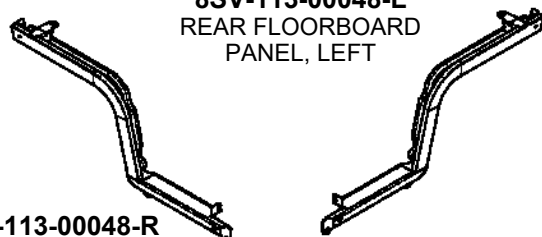

8SV-113-00048-L
REAR FLOORBOARD
PANEL, LEFT

8SV-113-00048-R
REAR FLOORBOARD
PANEL, RIGHT