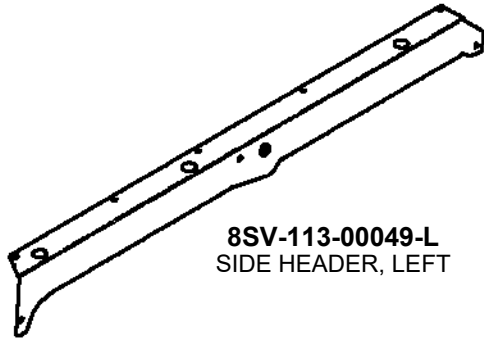

ADDITIONAL SERVICE PARTS:

- **9SV-HWS**..... Glass Hinge Kit with bushing and spacer blocks, (set of 2)
- **9SV-A9WL05**..... Latch, Pop-Out, Double Arm, 3.5in Opening, 1 Piece
- **9PWK-HB**..... Glass Mounting Kit for Wiper
- **9SV-GS02A**..... Ball Studs, 10mm (bag of 10)
- **9SV-9PHW010-W**..... Brass Hinge Washer (set of 4)
- **9SV-DSTRH**..... Door Striker hardware
- **9SV-PRO2-15**..... Standard Bulb Rubber, (5/8"), 15-Foot Length
- **9SV-PR38-15**..... 3/4" Side Bulb Rubber 1/4" grip, 15-Foot Length
- **9SV-OHRLCC**..... Outer Door Handle, set of 2
- **9SV-DL03**..... Door Latch kit, non-locking w/ grab handle (set of left/right)
- **8SV-9SW-00011-L**..... Sliding Window, Left, with rubber
- **8SV-9SW-00011-R**..... Sliding Window, Right, with rubber
- **8SV-9SW-00012**..... Sliding Window, Rear, with rubber
- **9SW-LATCH**..... Sliding Window Latch
- **9SV-PR10-10**..... Window Mounting Rubber, 10-Foot Length
- **9SV-PR17-20**..... 3/4" Side Bulb Rubber, 1/16" grip, 20-Foot Length
- **9SV-PR01-20**..... Standard trim lock 20'
- **9SV-PR02-15**..... Standard bulb rubber 15'
- **9SV-PR09-10**..... Arch PSA rubber 10'
- **9SV-PR17-20**..... Side Bulb rubber, 3/4" - 20'
- **9SV-PR19-10**..... 1" Round Bulb rubber, - 10'
- **9SV-PR38-15**..... 3/4" side bulb 1/4" Grip - 15'
- **9SV-PR39-5**..... Foam Seal 1 X 1/8" - 5'
- **9SV-PR43-15**..... 1/2" X 9/16" Rubber Foam- 15'
- **9SV-PR53-15**..... Arch PSA rubber .2 X .15- 15'
- **9SV-DP02**..... Dome Plug 1" (QTY 15)
- **9SV-DP11**..... Dome Plug 1/2" (QTY 10)
- **9SV-DP01**..... Dome Plug 7/16" (QTY 15)
- **9SV-DP10**..... Dome Plug 3/8" (QTY 10)
- **8SV-HKWTB-R**..... Hinge Kit, Top & Bottom, Left (front hinged)
- **8SV-HKWTB-L**..... Hinge Kit, Top & Bottom, Right (front hinged)
- **9SV-9GR06**..... Grommet Bumpers for Mirror Holes (QTY 4)