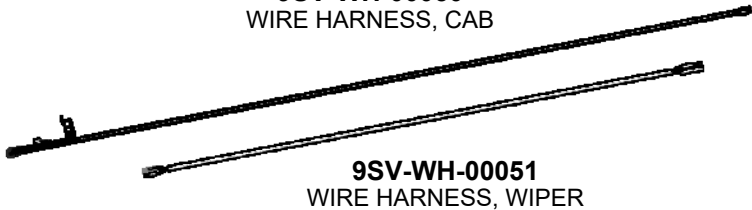

8SV-106-00017
REAR PANEL

8SV-113-00048-L
REAR FLOORBOARD
PANEL, LEFT

8SV-113-00048-R
REAR FLOORBOARD
PANEL, RIGHT

CONTINUED ON PAGE 17

SERVICE PARTS:

8SV-110-00044
ROPS COWL BRACKETS, SET OF 4

8SV-SM-00641
HEADER BRACKETS
SET OF 4