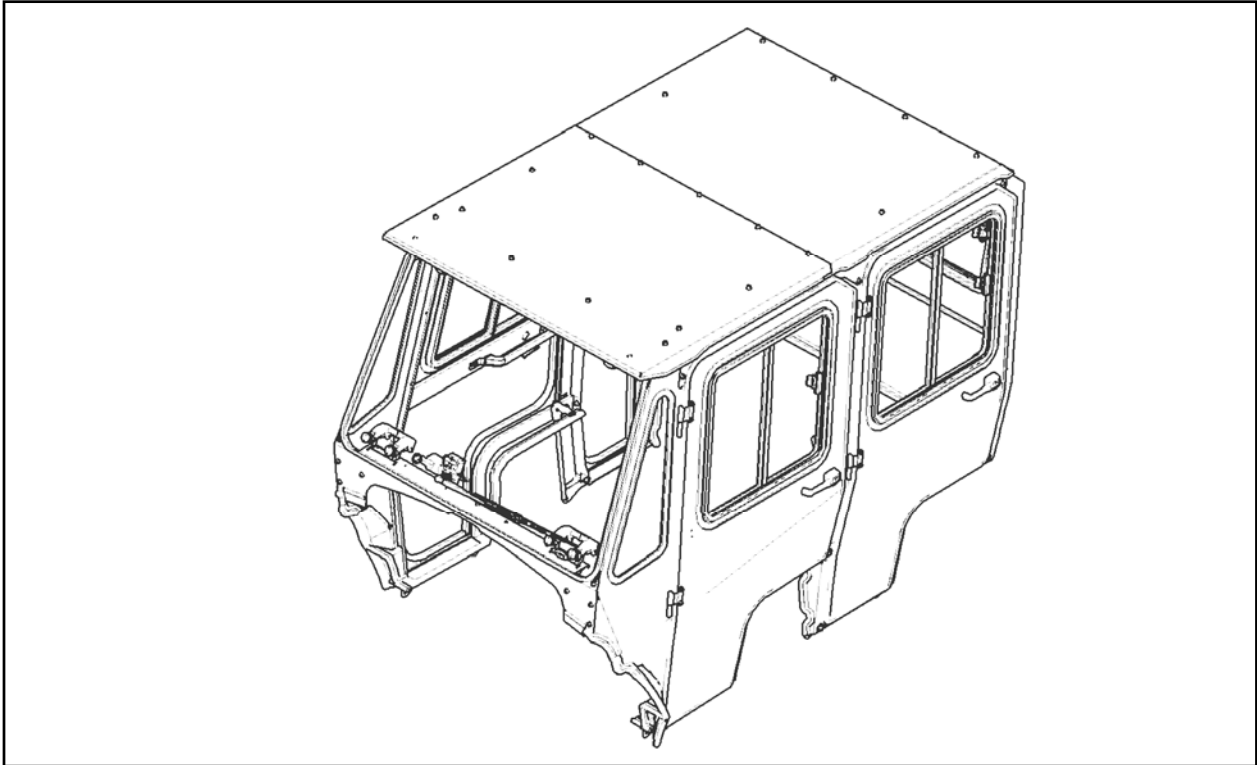

**Club Car Carryall 4x4 4-Seater Cab
Complete Cab Assembly
p/n: 47617514001
compatible with Carryall 1700 and XRT 1550 SE models
(Note: for gasoline engines, the following kit is also
required: Harness, Relay, p/n: 47641905001)**

The contents of this manual are the property of the owner.
Be sure to leave with the owner when installation is complete.

CAB COMPONENTS AND OPTIONS:

- 47617514001..... Kit, Cab, Complete, Curtis
- 47617522001..... Kit, Console, Overhead, Curtis
- 47587421001..... Kit, Dome Light, Curtis*
- 47587418001..... Kit, Beacon, Curtis*
- 47587419001..... Kit, Work Light, Front, Curtis*
- 47617515001..... Kit, Heater, Curtis*
- 47617518001..... Kit, Windshield Washer, Curtis*
- 47587416001..... Kit, Mirror, Interior, Curtis
- 47587417001..... Kit, Mirror Set, Side, Curtis