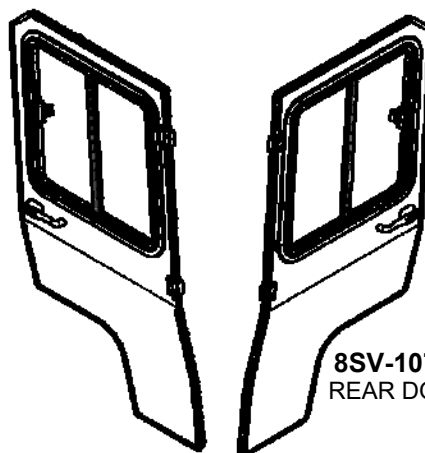

SERVICE PARTS:

8SV-104-00008-L
A-PILLAR
LEFT

8SV-104-00008-R
A-PILLAR
RIGHT

8SV-107-00015-L
FRONT DOOR, LEFT

8SV-107-00015-R
FRONT DOOR, RIGHT

8SV-103-00009
WINDSHIELD SUPPORT

8SV-105-00016 COWL

8SV-107-00016-R
REAR DOOR, RIGHT