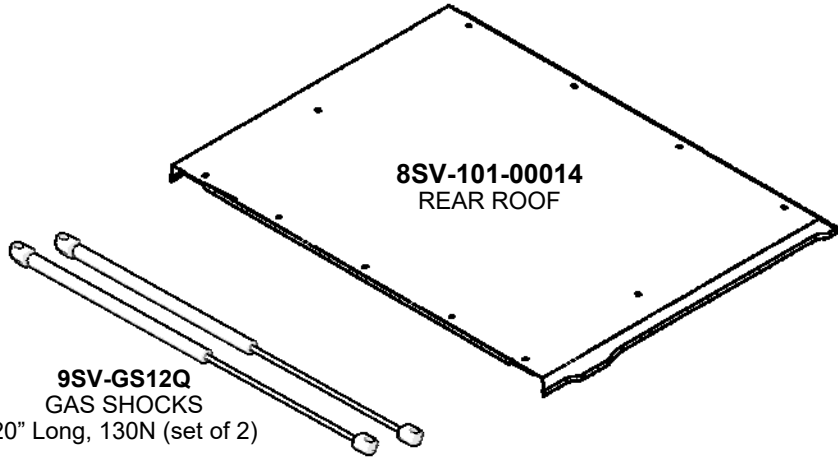

8SV-106-00017
REAR PANEL

8SV-113-00048-L
REAR FLOORBOARD
PANEL, LEFT

8SV-113-00048-R
REAR FLOORBOARD
PANEL, RIGHT

CONTINUED ON PAGE 17

SERVICE PARTS:

8SV-110-00044
ROPS COWL BRACKETS, SET OF 4

8SV-SM-00641
HEADER BRACKETS
SET OF 4