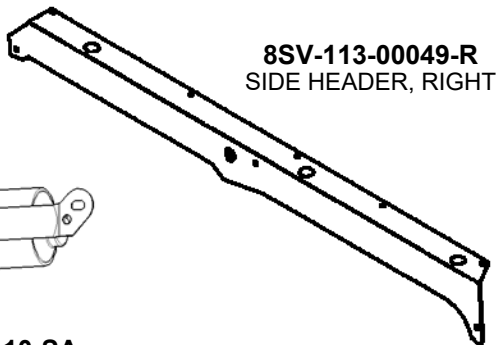

ADDITIONAL SERVICE PARTS:

- **9SV-HWS**..... Glass Hinge Kit with bushing and spacer blocks, (set of 2)
- **9SV-A9WL05**..... Latch, Pop-Out, Double Arm, 3.5in Opening, 1 Piece
- **9PWK-HB**..... Glass Mounting Kit for Wiper
- **9SV-GS02A**..... Ball Studs, 10mm (bag of 10)
- **9SV-9PHW010-W**..... Brass Hinge Washer (set of 4)
- **9SV-DSTRH**..... Door Striker hardware
- **9SV-PRO2-15**..... Standard Bulb Rubber, (5/8"), 15-Foot Length
- **9SV-PR38-15**..... 3/4" Side Bulb Rubber 1/4" grip, 15-Foot Length
- **9SV-OHRLCC**..... Outer Door Handle, set of 2
- **9SV-DL03**..... Door Latch kit, non-locking w/ grab handle (set of left/right)
- **8SV-9SW-00011-L**..... Sliding Window, Left, with rubber
- **8SV-9SW-00011-R**..... Sliding Window, Right, with rubber
- **8SV-9SW-00012**..... Sliding Window, Rear, with rubber
- **9SW-LATCH**..... Sliding Window Latch
- **9SV-PR10-10**..... Window Mounting Rubber, 10-Foot Length
- **9SV-PR17-20**..... 3/4" Side Bulb Rubber, 1/16" grip, 20-Foot Length
- **9SV-PR01-20**..... Standard trim lock 20'
- **9SV-PR02-15**..... Standard bulb rubber 15'
- **9SV-PR09-10**..... Arch PSA rubber 10'
- **9SV-PR17-20**..... Side Bulb rubber, 3/4" - 20'
- **9SV-PR19-10**..... 1" Round Bulb rubber, - 10'
- **9SV-PR38-15**..... 3/4" side bulb 1/4" Grip - 15'
- **9SV-PR39-5**..... Foam Seal 1 X 1/8" - 5'
- **9SV-PR43-15**..... 1/2" X 9/16" Rubber Foam- 15'
- **9SV-PR53-15**..... Arch PSA rubber .2 X .15- 15'
- **9SV-DP02**..... Dome Plug 1" (QTY 15)
- **9SV-DP11**..... Dome Plug 1/2" (QTY 10)
- **9SV-DP01**..... Dome Plug 7/16" (QTY 15)
- **9SV-DP10**..... Dome Plug 3/8" (QTY 10)
- **8SV-HKWTB-R**..... Hinge Kit, Top & Bottom, Left (front hinged)
- **8SV-HKWTB-L**..... Hinge Kit, Top & Bottom, Right (front hinged)
- **9SV-9GR06**..... Grommet Bumpers for Mirror Holes (QTY 4)