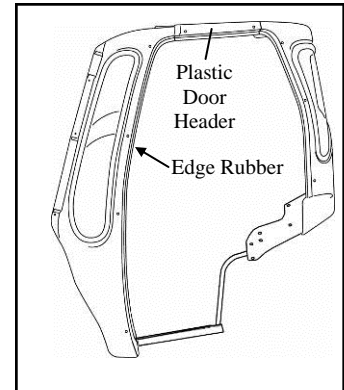

### DRIVER'S SIDE

P/N	DESCRIPTION	QTY/CAB
CC-8LB, CC-8LBK, CC-8LW	<b>Side Frame Assembly</b>	1
P-CC4LB, P-CC4LBK, P-CC4LW	Plastic Door Header	1
9PRO1	Edge Rubber (115")	1
SF-CCP-LP	Steel Side Frame	1

P/N	DESCRIPTION	QTY/CAB
CC-8LB1, CC-8LBK1, CC-8LW1	Front Leg Assembly	1
P-CC1LB, P-CC1LBK, P-CC1LW	Front Plastic Panel	1
PG-CC1L	Front Window	1
9PR11	Front Window Rubber (78")	1
9PR19	Bulb (20")	1
9PR17	Side Bulb (9")	1