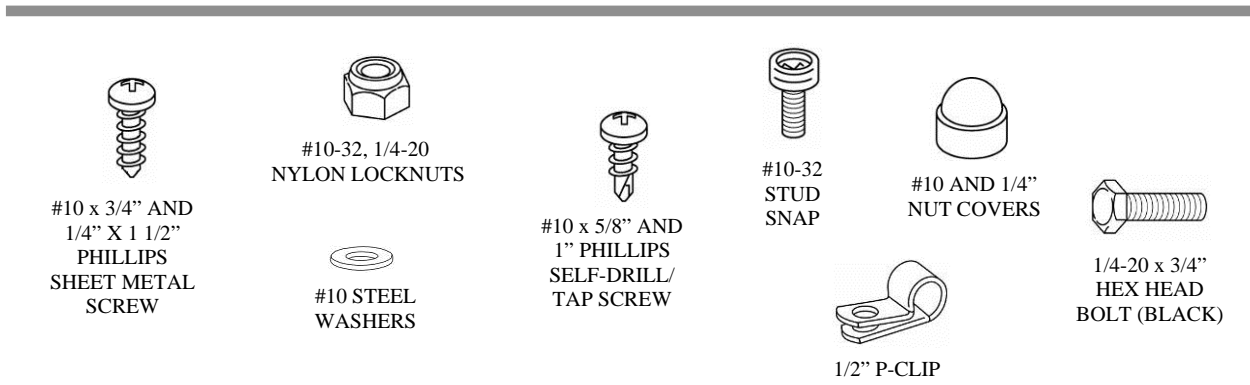

HARDWARE KIT (CCP-HWK1):