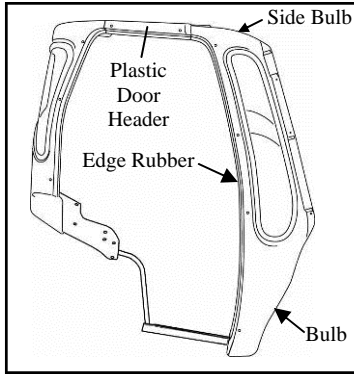

Club Car Precedent StreetPro SE

STANDARD PARTS INCLUDED

This list is to be used for ordering service parts DO NOT DISCARD.

Color Options Available include: Beige, Black, and White. Part numbers are listed in this color order. (suffix B=Beige, BK=Black, W=White)

PASSENGER'S SIDE