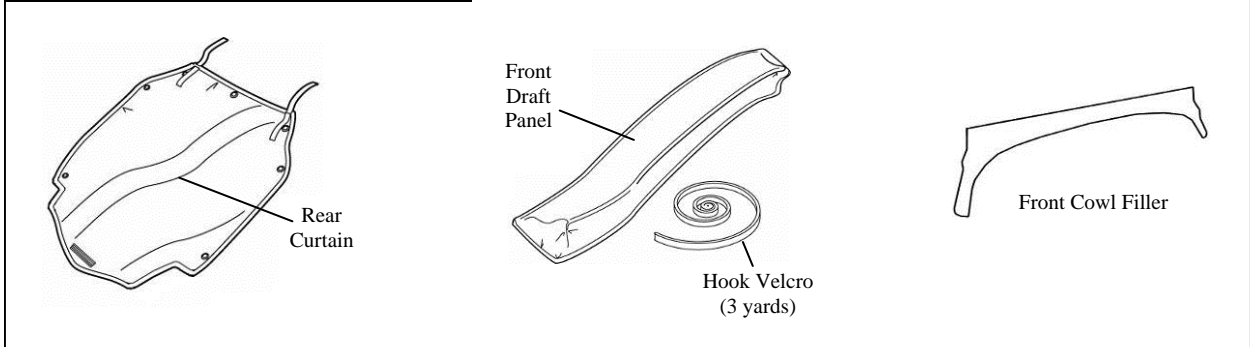

Club Car Precedent StreetPro SE

STANDARD PARTS INCLUDED (continued)

P/N	DESCRIPTION	QTY/CAB
CC-2	Underseat Mount	1
CC-3	Rear Curtain	1
CC-4	Front Draft Panel (w/Velcro)	1
CC-7	Front Cowl Filler	1