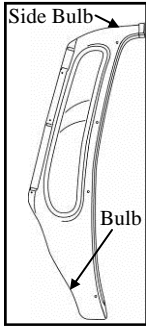

### DRIVER'S SIDE

P/N	DESCRIPTION	QTY/CAB
CC-8LB, CC-8LBK, CC-8LW	<b>Side Frame Assembly</b>	1
P-CC4LB, P-CC4LBK, P-CC4LW	Plastic Door Header	1
9PRO1	Edge Rubber (115")	1
SF-CCP-LP	Steel Side Frame	1

P/N	DESCRIPTION	QTY/CAB
CC-8LB1, CC-8LBK1, CC-8LW1	Front Leg Assembly	1
P-CC1LB, P-CC1LBK, P-CC1LW	Front Plastic Panel	1
PG-CC1L	Front Window	1
9PR11	Front Window Rubber (78")	1
9PR19	Bulb (20")	1
9PR17	Side Bulb (9")	1