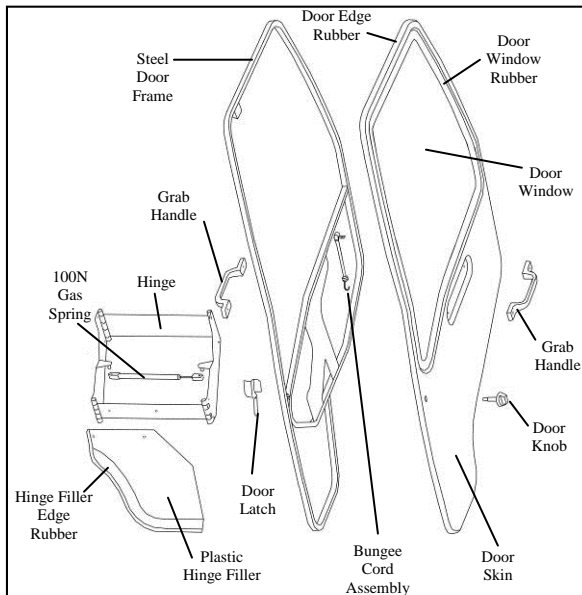

SUFFIX COLOR CODE OPTIONS: B = BEIGE, BK = BLACK, W = WHITE		
PART NUMBER	DESCRIPTION	QTY/CAB
8SV-CC17L (SUFFIX: B, BK, OR W)	Door Ass'y. Complete (2012-)	1
8SV-CC7L (SUFFIX: B, BK, OR W)	Door Ass'y. Complete (-2011)	1
DS-CCP-L (SUFFIX: B, BK, OR W)	Door Skin Assembly Only	1
P-CC2L (SUFFIX: B, BK, OR W)	Door Skin	1
PG-CC2L	Door Window	1
9PR31	Door Window Rubber (105")	1
9GH01	Grab Handle	2
CCP-8BL	Interior Latch	1
CCP-8ASSY	Door Knob	1
9GS05	100N Gas Spring	1
9PH008L	Hinge	1
9PR32	Door Edge Rubber (160")	1
P-CC5L (SUFFIX B, BK, OR W)	Plastic Door Flap	1
9PR32	Door Flap Edge Rubber (22")	1
CCP-BCK	Bungee Cord Assembly	1
DF-CCP-LP	Steel Door Frame	1