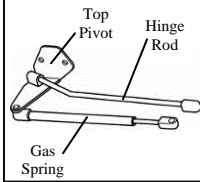

P/N	DESCRIPTION	QTY/CAB
SM-CCPHP-LB	Top Pivot	1
9HR01-L	Top Hinge Rod	1
9GS04	75N Gas Spring	1