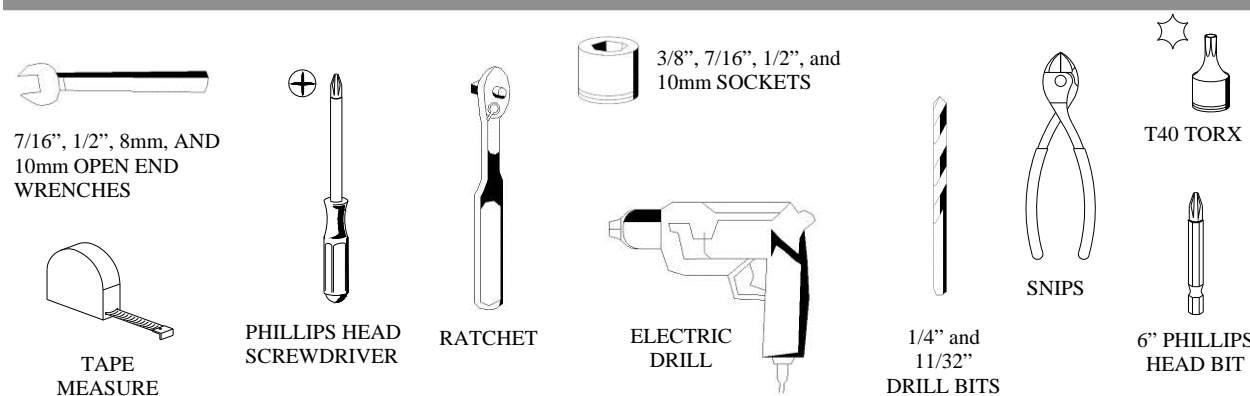

TOOLS REQUIRED:

OPTIONAL ITEMS:

ACCESSORY MOUNTING KIT
(for mounting cooler, ball washer, and/or a sand bucket with cab installed)
p/n CC-12

48 VOLT ELECTRIC OVERHEAD HEATER
(Blows ambient or hot air. Also includes dome lights and a clock)
p/n IHAPI