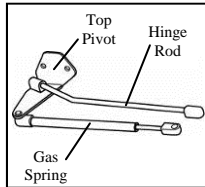

Club Car Precedent StreetPro SE

STANDARD PARTS INCLUDED

This list is to be used for ordering service parts DO NOT DISCARD.

Color Options Available include: Beige, Black, and White. Part numbers are listed in this color order. (suffix B=Beige, BK=Black, W=White)

PASSENGER'S SIDE

P/N	DESCRIPTION	QTY/CAB
CC-8RB, CC-8RBK, CC-8RW	Side Frame Assembly	1
P-CC4RB, P-CC4RBK, P-CC4RW	Plastic Door Header	1
9PRO1	Edge Rubber (115")	1
SF-CCP-RP	Steel Side Frame	1

P/N	DESCRIPTION	QTY/CAB
CC-8RB1, CC-8RBK1, CC-8RW1	Front Leg Assembly	1
P-CC1RB, P-CC1RBK, P-CC1RW	Front Plastic Panel	1
PG-CC1R	Front Window	1
9PR11	Front Window Rubber (78")	1
9PR19	Bulb (20")	1
9PR17	Side Bulb (9")	1

P/N	DESCRIPTION	QTY/CAB
CC-8RB2, CC-8RBK2, CC-8RW2	Rear Leg Assembly	1
P-CC3RB, P-CC3RBK, P-CC3RW	Rear Plastic Panel	1
PG-CC3R	Rear Window	1
9PR31	Rear Window Rubber (63")	1
9PR19	Bulb (5 1/2")	1

P/N	DESCRIPTION	QTY/CAB
SM-CCPHP-RB	Top Pivot	1
9HR01-R	Top Hinge Rod	1
9GS04	75N Gas Spring	1

SUFFIX COLOR CODE OPTIONS: B = BEIGE, BK = BLACK, W = WHITE

PART NUMBER	DESCRIPTION	QTY/CAB
8SV-CC17R (SUFFIX: B, BK, OR W)	Door Ass'y. Complete (2012-)	1
8SV-CC7R (SUFFIX: B, BK, OR W)	Door Ass'y. Complete (-2011)	1
DS-CCP-R (SUFFIX: B, BK, OR W)	Door Skin Assembly Only	1
P-CC2R (SUFFIX: B, BK, OR W)	Door Skin	1
PG-CC2R	Door Window	1
9PR31	Door Window Rubber (105")	1
9GH01	Grab Handle	2
CCP-8BR	Interior Latch	1
CCP-8ASSY	Door Knob	1
9GS05	100N Gas Spring	1
9PH008R	Hinge	1
9PR32	Door Edge Rubber (160")	1
P-CC5R (SUFFIX: B, BK, OR W)	Plastic Door Flap	1
9PR32	Door Flap Edge Rubber (22")	1
CCP-BCK	Bungee Cord Assembly	1
DF-CCP-RP	Steel Door Frame	1