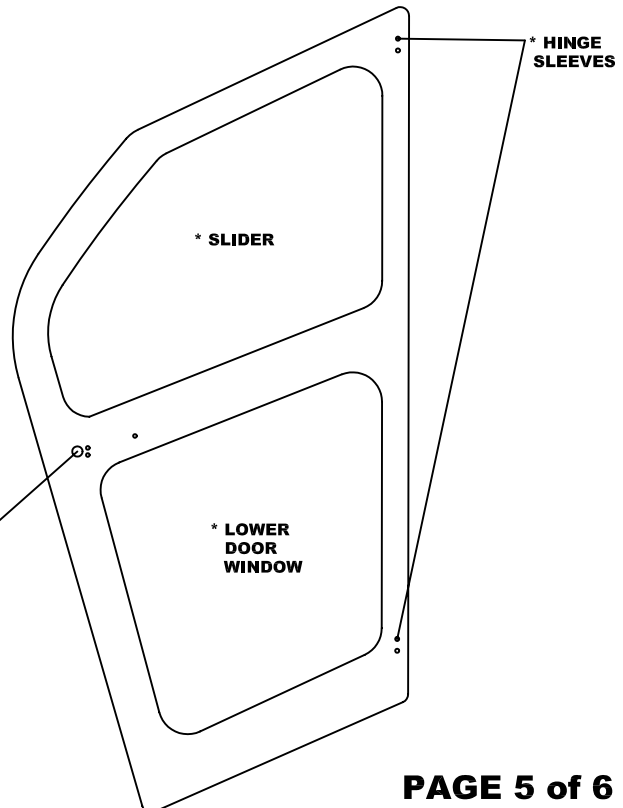

# KAWASAKI MULE 3000 AS DOOR PARTS LIST (P/N KAF30-006 (RED) -OO7 (GREEN))

REAR PANEL	QTY.	P/N
	1	KA3000-06

HARD SIDED DOORS	QTY.	P/N
LEFT DOOR	1	KA3000-07L (R or G)
RIGHT DOOR	1	KA3000-07R (R or G)

R = RED  
G = GREEN

\* IN HOUSE APPLICATION

QTY/UNIT	P/N	DESCRIPTION
1	9SW-M3L	LEFT SLIDING WINDOW
1	9SW-M3R	RIGHT SLIDING WINDOW
1	PG-3000LD	LOWER DOOR WINDOW
1	9PH006	UNITIZED FRAME HINGE KIT-LH
1	9PH005	UNITIZED FRAME HINGE KIT-RH
1	9DL01A	ROTARY DOOR LATCH LH
1	9DL01B	ROTARY DOOR LATCH RH
1	9DL01C	OUTSIDE LATCH HANDLE W/KEY
1	9PR17	5/8" SIDE BULB
1	9PR23	5/8" SIDE BULB W/ 1/4" GRIP
1	9DS02	CABLE DOOR STOP (13 7/8" LONG)

**KAWASAKI MULE 3000 SS DOOR PARTS LIST (P/N KAF30-008 (RED)-009 (GREEN))**

<b>REAR CURTAIN</b>	<b>QTY.</b>	<b>P/N</b>
	1	KA3000-014

<b>SOFT SIDED DOORS</b>	<b>QTY.</b>	<b>P/N</b>
LEFT DOOR	1	KA3000SS-07L (R or G)
RIGHT DOOR	1	KA3000SS-07R (R or G)
		R = RED
		G = GREEN