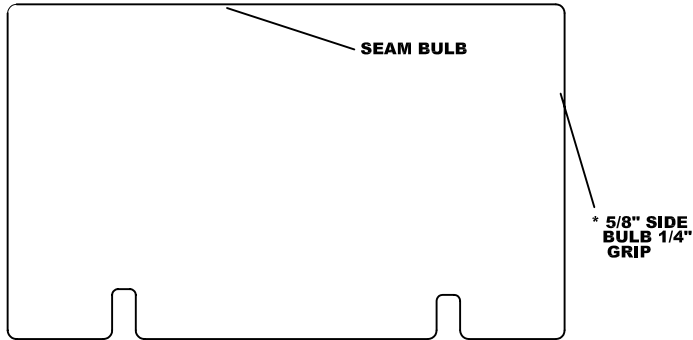

# KAWASAKI MULE 3000 AS DOOR PARTS LIST (P/N KAF30-006 (RED) -OO7 (GREEN))

REAR PANEL	QTY.	P/N
	1	KA3000-06

HARD SIDED DOORS	QTY.	P/N
LEFT DOOR	1	KA3000-07L (R or G)
RIGHT DOOR	1	KA3000-07R (R or G)

R = RED  
G = GREEN

\* IN HOUSE APPLICATION

QTY/UNIT	P/N	DESCRIPTION
1	9SW-M3L	LEFT SLIDING WINDOW
1	9SW-M3R	RIGHT SLIDING WINDOW
1	PG-3000LD	LOWER DOOR WINDOW
1	9PH006	UNITIZED FRAME HINGE KIT-LH
1	9PH005	UNITIZED FRAME HINGE KIT-RH
1	9DL01A	ROTARY DOOR LATCH LH
1	9DL01B	ROTARY DOOR LATCH RH
1	9DL01C	OUTSIDE LATCH HANDLE W/KEY
1	9PR17	5/8" SIDE BULB
1	9PR23	5/8" SIDE BULB W/ 1/4" GRIP
1	9DS02	CABLE DOOR STOP (13 7/8" LONG)