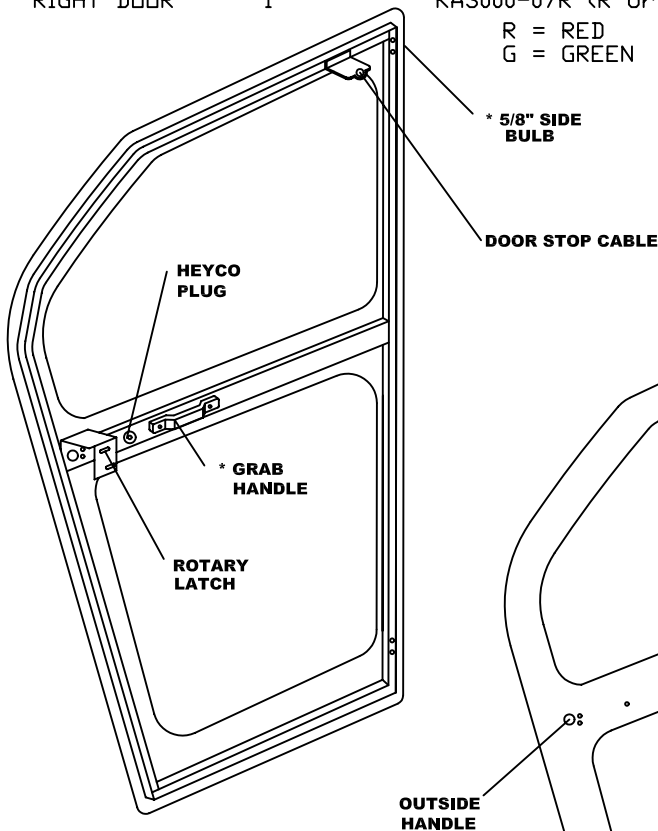

# KAWASAKI MULE 3000 AS DOOR PARTS LIST (P/N KAF30-006 (RED) -OO7 (GREEN))

REAR PANEL	QTY.	P/N
	1	KA3000-06

HARD SIDED DOORS	QTY.	P/N
LEFT DOOR	1	KA3000-07L (R or G)
RIGHT DOOR	1	KA3000-07R (R or G)

R = RED  
G = GREEN

\* IN HOUSE APPLICATION

QTY/UNIT	P/N	DESCRIPTION
1	9SW-M3L	LEFT SLIDING WINDOW
1	9SW-M3R	RIGHT SLIDING WINDOW
1	PG-3000LD	LOWER DOOR WINDOW
1	9PH006	UNITIZED FRAME HINGE KIT-LH
1	9PH005	UNITIZED FRAME HINGE KIT-RH
1	9DL01A	ROTARY DOOR LATCH LH
1	9DL01B	ROTARY DOOR LATCH RH
1	9DL01C	OUTSIDE LATCH HANDLE W/KEY
1	9PR17	5/8" SIDE BULB
1	9PR23	5/8" SIDE BULB W/ 1/4" GRIP
1	9DS02	CABLE DOOR STOP (13 7/8" LONG)

**KAWASAKI MULE 3000 SS DOOR PARTS LIST (P/N KAF30-008 (RED)-009 (GREEN))**

<b>REAR CURTAIN</b>	<b>QTY.</b>	<b>P/N</b>
	1	KA3000-014

<b>SOFT SIDED DOORS</b>	<b>QTY.</b>	<b>P/N</b>
LEFT DOOR	1	KA3000SS-07L (R or G)
RIGHT DOOR	1	KA3000SS-07R (R or G)
		R = RED
		G = GREEN

**DESCRIPTION**  
 UNITIZED FRAME HINGE KIT-LH  
 UNITIZED FRAME HINGE KIT-RH  
 ROTARY DOOR LATCH LH  
 ROTARY DOOR LATCH RH  
 OUTSIDE LATCH HANDLE W/KEY  
 5/8" SIDE BULB W/ 1/4" GRIP  
 DOOR SKIN LEFT  
 DOOR SKIN RIGHT  
 STUD SNAPS W/ NUTS