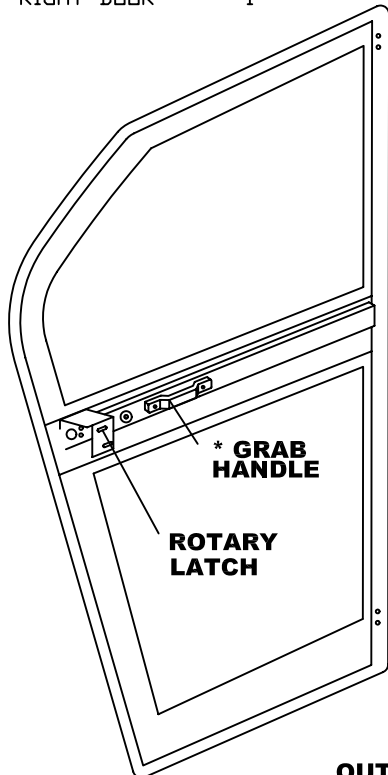

# KAWASAKI MULE 3000 AS DOOR PARTS LIST (P/N KAF30-006 (RED) -OO7 (GREEN))

REAR PANEL	QTY.	P/N
	1	KA3000-06

HARD SIDED DOORS	QTY.	P/N
LEFT DOOR	1	KA3000-07L (R or G)
RIGHT DOOR	1	KA3000-07R (R or G)

R = RED  
G = GREEN

\* IN HOUSE APPLICATION

QTY/UNIT	P/N	DESCRIPTION
1	9SW-M3L	LEFT SLIDING WINDOW
1	9SW-M3R	RIGHT SLIDING WINDOW
1	PG-3000LD	LOWER DOOR WINDOW
1	9PH006	UNITIZED FRAME HINGE KIT-LH
1	9PH005	UNITIZED FRAME HINGE KIT-RH
1	9DL01A	ROTARY DOOR LATCH LH
1	9DL01B	ROTARY DOOR LATCH RH
1	9DL01C	OUTSIDE LATCH HANDLE W/KEY
1	9PR17	5/8" SIDE BULB
1	9PR23	5/8" SIDE BULB W/ 1/4" GRIP
1	9DS02	CABLE DOOR STOP (13 7/8" LONG)

**KAWASAKI MULE 3000 SS DOOR PARTS LIST (P/N KAF30-008 (RED)-009 (GREEN))**

<b>REAR CURTAIN</b>	<b>QTY.</b>	<b>P/N</b>
	1	KA3000-014

<b>SOFT SIDED DOORS</b>	<b>QTY.</b>	<b>P/N</b>
LEFT DOOR	1	KA3000SS-07L (R or G)
RIGHT DOOR	1	KA3000SS-07R (R or G)
		R = RED
		G = GREEN