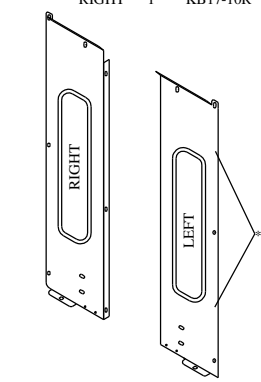

KUBOT B SERIES PH SE II H RD SIDED C B P RTS LIST (p/n 1KB17 S1)

RUBBER TYPES:

SIDE BULB 2 1/2" FLAT	TRIM-LOK	1/2" WEATHER SEAL	5/8" SIDE BULB	5/8" SIDE BULB W/ 1/4" GRIP	1" FLAT BULB	ARCH PSA
9PR08	9PR01	9PR20	9PR17	9PR23	9PR05	9PR09

ADDITIONAL SERVICE PARTS	
P/N	DESCRIPTION
9GL-33x39	MOLDED WINDSHIELD KIT
9PH007 & 9BLK01	POP OUT WSHIELD HINGE KIT-SINGLE
9WL01	POP OUT WSHIELD LATCH KIT-SINGLE
9PH006	UNITIZED FRAME HINGE KIT-LH
9PH005	UNITIZED FRAME HINGE KIT-RH
9SW-C2L	LEFT DOOR SLIDER ASSEMBLY
9SW-C2R	RIGHT DOOR SLIDER ASSEMBLY
9LLO1A	ROTARY DOOR LATCH-LH
9LLO1B	ROTARY DOOR LATCH-RH
9LLO1C	OUTSIDE R-LATCH HANDLE W/KEY
9LLO1D	GAS SPRING DOOR (SINGLE)
9LLO1E	HARDWARE KITS
9LLO1F	KB17HWK-01 (&-02)

* IN HOUSE PPLIC TIONS

C BS/BL DES/SPRE DERS/ CCESSORIES