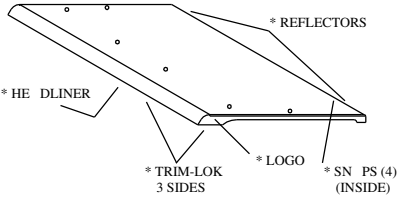

KUBOT B SERIES PH SE II SOFT SIDED C B P RTS LIST (p/n 1KB17SS1)

ROOF	QTY.	P/N
	1	KB17-01