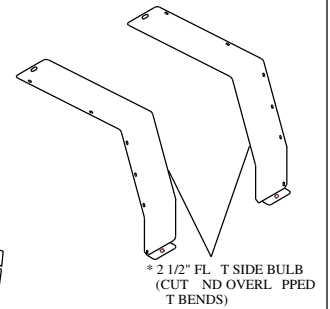

KUBOT B SERIES PH SE II SOFT SIDED C B P RTS LIST (p/n 1KB17SS1)

ROOF	QTY.	P/N
	1	KB17-01

WINDSHIELD	QTY.	P/N
	1	KB17-02

RE R CURT IN	QTY.	P/N
	1	KB17-18

FENDER CONTOUR ( )	QTY.	P/N
LEFT	1	KB17-11L
RIGHT	1	KB17-11R

ROLL B R BR CKETS	QTY.	P/N
LEFT	1	KB17-03L
RIGHT	1	KB17-03R

RE R LIGHT MOUNTS	QTY.	P/N
	2	KB17-04

FENDER CONTOUR (B)	QTY.	P/N
LEFT	1	KB17-12L
RIGHT	1	KB17-12R

RE R LEGS	QTY.	P/N
LEFT	1	KB17-10L
RIGHT	1	KB17-10R

COWL	QTY.	P/N
	1	KB17-05

WINDSHIELD SUPPORT	QTY.	P/N
	1	KB17-08

UNITIZED SIDE FR MES SOFT SIDE	QTY.	P/N
LEFT	1	KB17SS-09L
RIGHT	1	KB17SS-09R

FL T RECT NGUL R VINYL FILLER	QTY.	P/N
	1	KB17-13

POCKET TYPE VINYL FILLER	QTY.	P/N
	1	KB17-14

SOFT DOORS	QTY.	P/N
LEFT	1	KB17SS-07L
RIGHT	1	KB17SS-07R

FLOORBOARD EXTENSIONS	QTY.	P/N
LEFT	1	KB17-17L
RIGHT	1	KB17-17R

RUBBER TYPES:

SIDE BULB 2 1/2\"/>					
9PR08	9PR01	9PR20	9PR23	9PR05	9PR09

* IN HOUSE PPLIC TIONS

ADDITIONAL SERVICE PARTS

P/N	DESCRIPTION
9GL-33x39	MOLDED WINDSHIELD KIT
9P-H07 & 9BLK01	PDP OUT WSHIELD HINGE KIT-SINGLE
9WLO1	PDP OUT WSHIELD LATCH KIT-SINGLE
9PH06	UNITIZED FRAME HINGE KIT-LH
9PH05	UNITIZED FRAME HINGE KIT-RH
9DLOA	ROTARY DOOR LATCH-LH
9DLOB	ROTARY DOOR LATCH-RH
9DLOC	OUTSIDE DOOR LATCH
9DLOE	HARDWARE KIT
9DLOF	WIRE CABLE STOP
9DLOG	
9DLOH	
9DLOI	
9DLOJ	
9DLOK	
9DLOL	
9DLOM	
9DLON	
9DLOO	
9DLOP	
9DLOQ	
9DLOR	
9DLOS	
9DLOV	
9DLOW	
9DLOX	
9DLOY	
9DLOZ