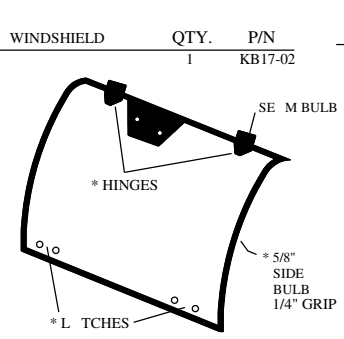

KUBOT B SERIES PH SE II H RD SIDED C B P RTS LIST (p/n 1KB17 S1)

RUBBER TYPES:

SIDE BULB 2 1/2" FLAT	TRIM-LOK	1/2" WEATHER SEAL	5/8" SIDE BULB	5/8" SIDE BULB W/ 1/4" GRIP	1" FLAT BULB	ARCH PSA
9PR08	9PR01	9PR20	9PR17	9PR23	9PR05	9PR09

ADDITIONAL SERVICE PARTS	
P/N	DESCRIPTION
9GL-33x39	MOLDED WINDSHIELD KIT
9PH007 & 9BLK01	POP OUT WSHIELD HINGE KIT-SINGLE
9WL01	POP OUT WSHIELD LATCH KIT-SINGLE
9PH006	UNITIZED FRAME HINGE KIT-LH
9PH005	UNITIZED FRAME HINGE KIT-RH
9SW-C2L	LEFT DOOR SLIDER ASSEMBLY
9SW-C2R	RIGHT DOOR SLIDER ASSEMBLY
9LLO1A	ROTARY DOOR LATCH-LH
9LLO1B	ROTARY DOOR LATCH-RH
9LLO1C	OUTSIDE R-LATCH HANDLE W/KEY
9LLO1D	GAS SPRING DOOR (SINGLE)
9LLO1E	HARDWARE KITS
9LLO1F	KB17HWK-01 (&-02)

* IN HOUSE PPLIC TIONS

C BS/BL DES/SPRE DERS/ CCESSORIES