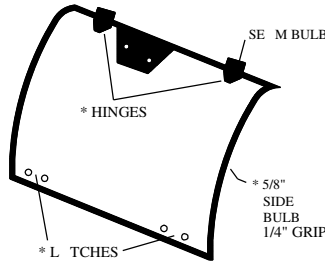

WINDSHIELD	QTY.	P/N
	1	KB17-02