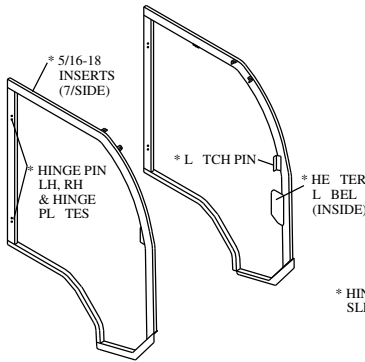

RE R LEGS	QTY.	P/N
LEFT	1	KB17-10L
RIGHT	1	KB17-10R

COWL	QTY.	P/N
	1	KB17-05

WINDSHIELD SUPPORT	QTY.	P/N
	1	KB17-08

UNITIZED SIDE FR MES SOFT SIDE	QTY.	P/N
LEFT	1	KB17SS-09L
RIGHT	1	KB17SS-09R

FL T RECT NGUL R VINYL FILLER	QTY.	P/N
	1	KB17-13