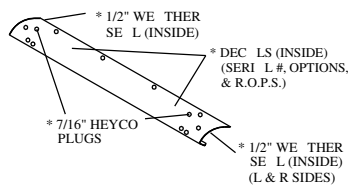

WINDSHIELD SUPPORT	QTY.	P/N
	1	KB17-08