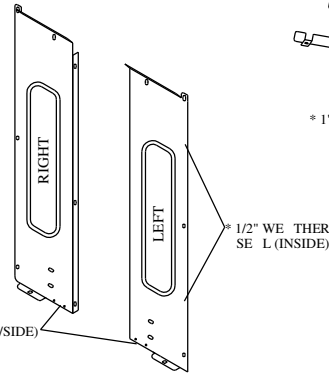

ROLL B R BR CKETS	QTY.	P/N
LEFT	1	KB17-03L
RIGHT	1	KB17-03R

RE R LIGHT MOUNTS	QTY.	P/N
	2	KB17-04

FENDER CONTOUR (B)	QTY.	P/N
LEFT	1	KB17-12L
RIGHT	1	KB17-12R

RE R LEGS	QTY.	P/N
LEFT	1	KB17-10L
RIGHT	1	KB17-10R