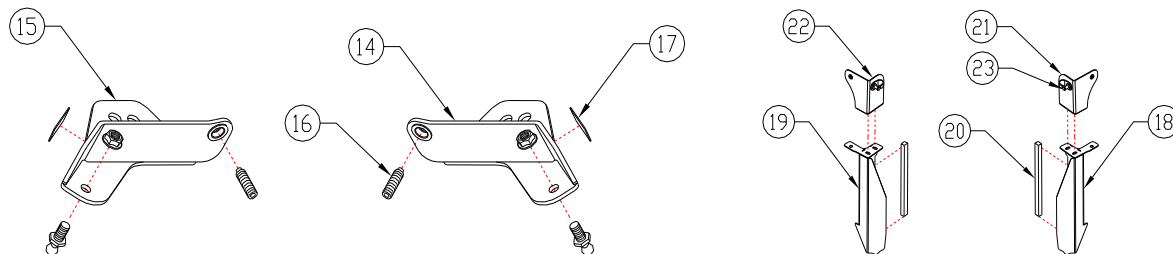

Estimated assembly time: 1 hour

■ AVAILABLE REPLACEMENT PARTS (continued on next page)

Ref. No.	Part No.	Part Name	QTY	REMARKS
1	77700-05204	Black Vinyl Door, left	1	Code No.: KX9SS-07L (contains one left door)
2	77700-05205	Black Vinyl Door, right	1	Code No.: KX9SS-07R (contains one right door)
3	77700-05234	Door Hinge, top left	1	Code No.: KX9DHT-L (contains one hinge)
4	77700-05235	Door Hinge, bottom left	1	Code No.: KX9DHB-L (contains one hinge)
5	77700-05236	Door Hinge, top right	1	Code No.: KX9DHT-R (contains one hinge)
6	77700-05237	Door Hinge, bottom right	1	Code No.: KX9DHB-R (contains one hinge)
7	70000-01020	Door Latch, Bar, long, right (on rear hinged doors)	1	Code No.: 9DL02B (contains one door latch)
8	70000-01019	Door Latch, Bar, long, left (on rear hinged doors)	1	Code No.: 9DL02A (contains one door latch)
9	70000-01018	Door Handle	1	Code No.: 9DL01C (contains one door handle)
10	77700-05206	1" Round Bulb with 1/2" grip (181" long)	1	Code No.: 9PR45 (contains one strip)
11	70000-01024	Ball Stud	1	Code No.: 9GS02A (contains one ball stud)
12	77700-05207	Rubber Filler for left door	1	Code No.: KX9-17L (contains one filler)
13	77700-05208	Rubber Filler for right door	1	Code No.: KX9-17R (contains one filler)
NS	70000-01216	Keys for outside handles	1	Code No.: 9DL01H (contains 2 keys)

HARDWARE KIT

-  4X — SCREW, BUTTON HEAD, M8 X 25LG
-  4X — STEEL WASHER, 5/16" ID X .688" OD
-  6X — SCREW, HEX FLANGE, 5/16-18 X 1LG
-  2X — STEEL WASHER, 5/16" ID X 1.25" OD
-  2X — WASHER, RUBBER, 5/16" ID X 1.25" OD
-  2X — SCREW, HEX FLANGE, M8 X 25LG