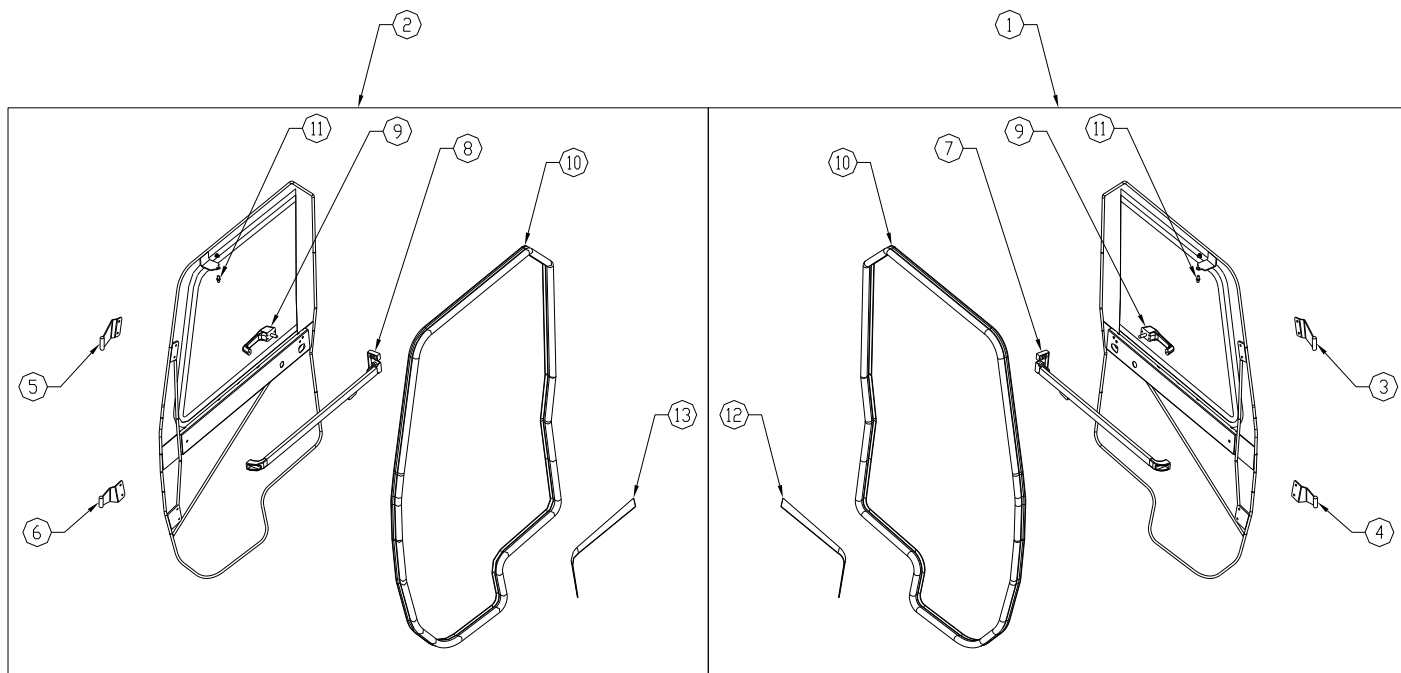

■ AVAILABLE REPLACEMENT PARTS (continued on next page)

Ref. No.	Part No.	Part Name	QTY	REMARKS
1	77700-05204	Black Vinyl Door, left	1	Code No.: KX9SS-07L (contains one left door)
2	77700-05205	Black Vinyl Door, right	1	Code No.: KX9SS-07R (contains one right door)
3	77700-05234	Door Hinge, top left	1	Code No.: KX9DHT-L (contains one hinge)
4	77700-05235	Door Hinge, bottom left	1	Code No.: KX9DHB-L (contains one hinge)
5	77700-05236	Door Hinge, top right	1	Code No.: KX9DHT-R (contains one hinge)
6	77700-05237	Door Hinge, bottom right	1	Code No.: KX9DHB-R (contains one hinge)
7	70000-01020	Door Latch, Bar, long, right (on rear hinged doors)	1	Code No.: 9DL02B (contains one door latch)
8	70000-01019	Door Latch, Bar, long, left (on rear hinged doors)	1	Code No.: 9DL02A (contains one door latch)
9	70000-01018	Door Handle	1	Code No.: 9DL01C (contains one door handle)
10	77700-05206	1" Round Bulb with 1/2" grip (181" long)	1	Code No.: 9PR45 (contains one strip)
11	70000-01024	Ball Stud	1	Code No.: 9GS02A (contains one ball stud)
12	77700-05207	Rubber Filler for left door	1	Code No.: KX9-17L (contains one filler)
13	77700-05208	Rubber Filler for right door	1	Code No.: KX9-17R (contains one filler)
NS	70000-01216	Keys for outside handles	1	Code No.: 9DL01H (contains 2 keys)

NS = not shown.