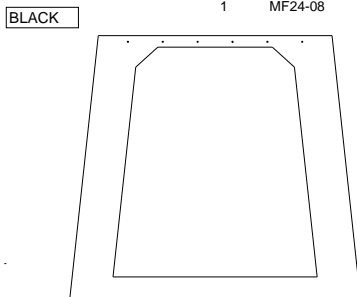

REAR CURTAIN QTY. P/N
1 MF24-08