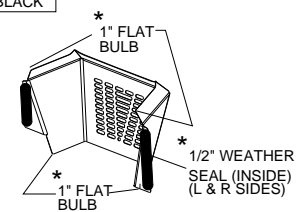

WINDSHIELD QTY. P/N
1 MF24-02

ROLL BAR BRACKETS QTY. P/N
LEFT 1 MF24-05L
RIGHT 1 MF24-05R

RUBBER TYPES:

WINDSHIELD SUPPORT QTY. P/N
1 MF2300-05

COWL QTY. P/N
1 MF24-04

RADIATOR SHROUD QTY. P/N
1 MF24-06

SIDE FRAMES QTY. P/N
LEFT 1 MF24-09L
RIGHT 1 MF24-09R