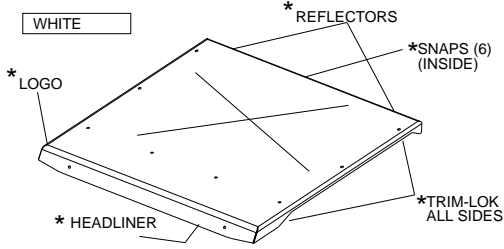

MASSEY FERGUSON GC2400 SOFT SIDED CAB PARTS LIST

ROOF QTY. P/N
1 MF24-01

WINDSHIELD QTY. P/N
1 MF24-02