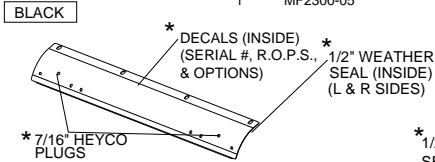

WINDSHIELD QTY. P/N
1 MF24-02

ROLL BAR BRACKETS QTY. P/N
LEFT 1 MF24-05L
RIGHT 1 MF24-05R

RUBBER TYPES:

WINDSHIELD SUPPORT QTY. P/N
1 MF2300-05

COWL QTY. P/N
1 MF24-04

RADIATOR SHROUD QTY. P/N
1 MF24-06

SIDE FRAMES QTY. P/N
LEFT 1 MF24-09L
RIGHT 1 MF24-09R