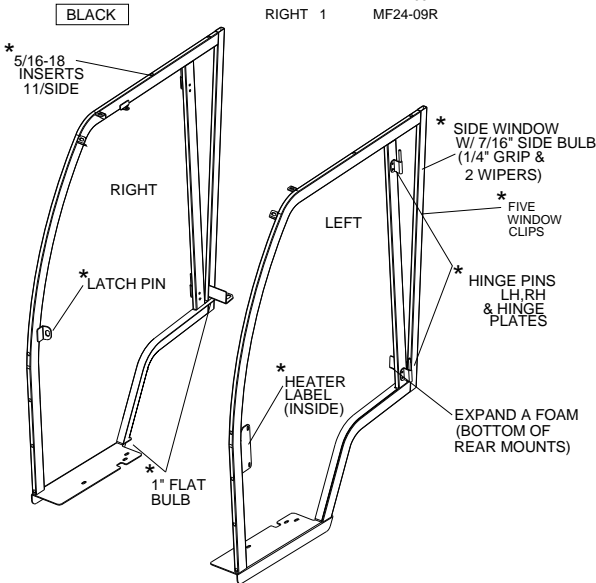

WINDSHIELD QTY. P/N
1 MF24-02

ROLL BAR BRACKETS QTY. P/N
LEFT 1 MF24-05L
RIGHT 1 MF24-05R

RUBBER TYPES:

WINDSHIELD SUPPORT QTY. P/N
1 MF2300-05

COWL QTY. P/N
1 MF24-04

RADIATOR SHROUD QTY. P/N
1 MF24-06

SIDE FRAMES QTY. P/N
LEFT 1 MF24-09L
RIGHT 1 MF24-09R