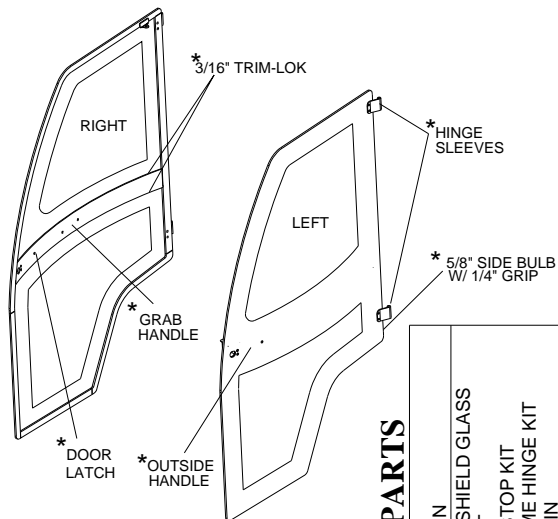

SOFT DOORS QTY. P/N
BLACK (WITH BLACK VINYL) LEFT 1 MF24-07L
RIGHT 1 MF24-07R