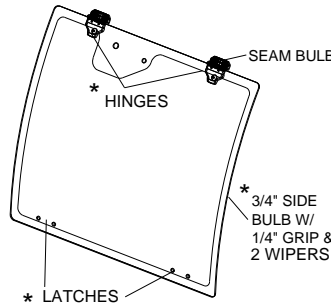

MASSEY FERGUSON GC2400
cab kit p/n 1MFGC2400
Installation Instructions

The contents of this envelope are the property of the owner.
Be sure to leave with the owner when installation is complete.

APPROXIMATE INSTALLATION TIME: 2 to 3 HOURS
(excluding accessories)

Available options: heater, hard rear panel, and rear window wiper.
Note: a front windshield wiper comes standard with this cab kit.

MASSEY FERGUSON GC2400 SOFT SIDED CAB PARTS LIST

ROOF QTY. P/N
1 MF24-01

WINDSHIELD QTY. P/N
1 MF24-02

ROLL BAR BRACKETS QTY. P/N
LEFT 1 MF24-05L
RIGHT 1 MF24-05R

RUBBER TYPES:

WINDSHIELD SUPPORT QTY. P/N
1 MF2300-05

COWL QTY. P/N
1 MF24-04

RADIATOR SHROUD QTY. P/N
1 MF24-06

SIDE FRAMES QTY. P/N
LEFT 1 MF24-09L
RIGHT 1 MF24-09R