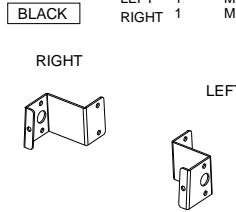

MASSEY FERGUSON GC2400 SOFT SIDED CAB PARTS LIST

ROOF QTY. P/N
1 MF24-01

WINDSHIELD QTY. P/N
1 MF24-02

ROLL BAR BRACKETS QTY. P/N
LEFT 1 MF24-05L
RIGHT 1 MF24-05R

RUBBER TYPES:

WINDSHIELD SUPPORT QTY. P/N
1 MF2300-05

COWL QTY. P/N
1 MF24-04

RADIATOR SHROUD QTY. P/N
1 MF24-06

SIDE FRAMES QTY. P/N
LEFT 1 MF24-09L
RIGHT 1 MF24-09R

SOFT DOORS QTY. P/N
BLACK (WITH BLACK VINYL) LEFT 1 MF24-07L
RIGHT 1 MF24-07R

REAR CURTAIN QTY. P/N
1 MF24-08

RADIATOR SHROUD COVER QTY. P/N
1 MF24-10

LOADER VALVE COVER QTY. P/N
1 MF24-11

ADDITIONAL SERVICE PARTS

P/N	DESCRIPTION	QTY./UNIT
9GL-33X39	MOLDED WINDSHIELD GLASS	1
MF24-HWK	HARDWARE KIT	1
9D502	CABLE DOOR STOP KIT	1
9PH008	UNITIZED FRAME HINGE KIT	1
MF24-011L	LEFT DOOR SKIN	1
MF24-011R	RIGHT DOOR SKIN	1
9DL01A	ROTARY DOOR LATCH - LH	1
9DL01B	ROTARY DOOR LATCH - RH	1
9DL01C	OUTSIDE R-LATCH HANDLE W/ KEY	1
9WL01	WINDSHIELD LATCH KIT	1
9PH007 & 9BLK01	WINDSHIELD HINGE KIT	1

*IN HOUSE APPLICATIONS

CABS/BLADES/SPREADERS/ACCESSORIES