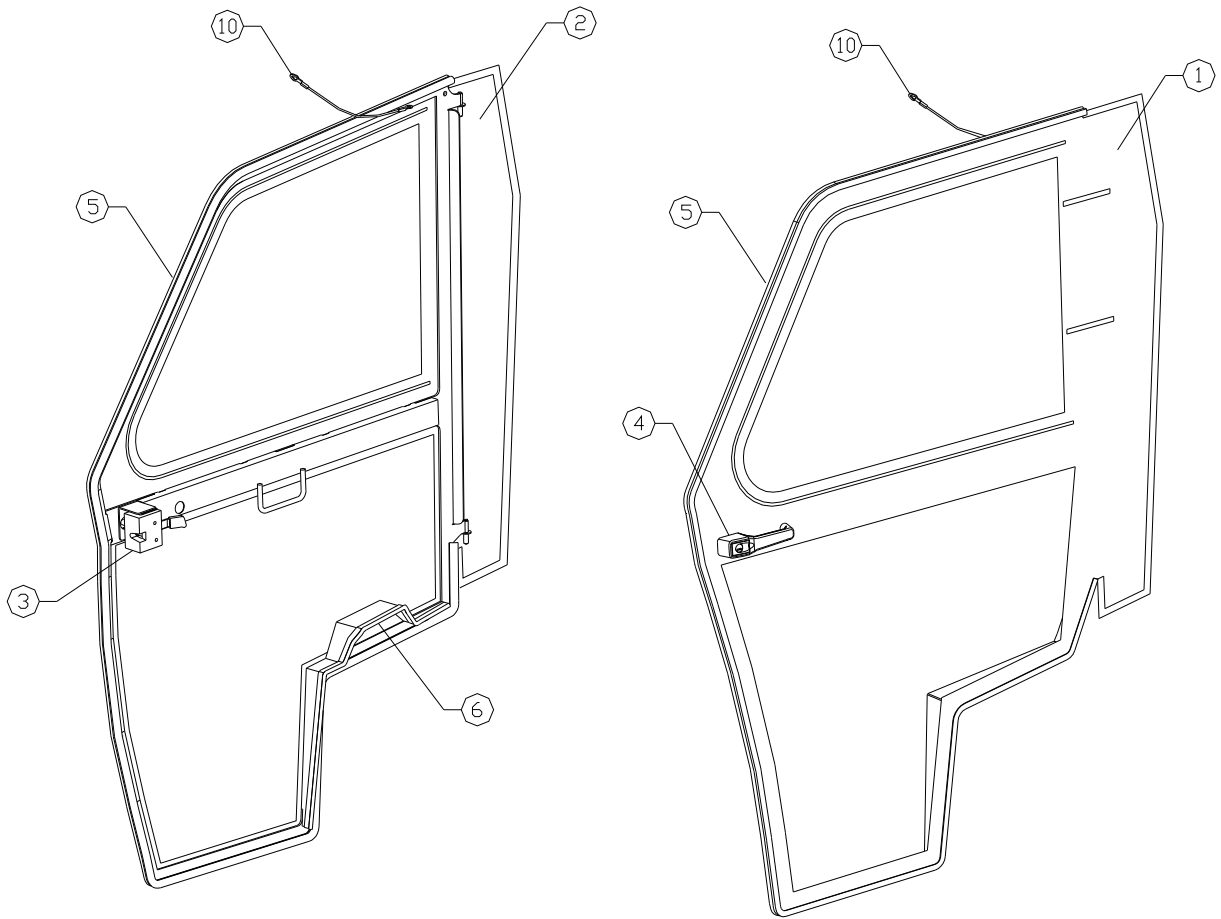

(1PRG400FS) Parts List

REF. NO.	CODE NO.	QTY.	DESCRIPTION
1	8SV-P4FS7L-VS	1	FULL DOOR ASSEMBLY (DRIVER'S SIDE)
2	8SV-P4FS7R-VS	1	FULL DOOR ASSEMBLY (PASSENGER SIDE)
3	9SV-IHRL	1	DOOR LATCH (BOTH SIDES)
4	9SV-OHRL	1	OUTSIDE LOCKING DOOR HANDLE (BOTH SIDES)
5	9SV-PR38-15	1	3/4" SIDE BULB W/ 1/4" GRIP
6	9SV-PR02-15	1	5/8" BULB RUBBER
7	8SV-RLC05L-B4	1	LOWER PIVOT MOUNT (DRIVER'S SIDE)
8	8SV-RLC05R-B4	1	LOWER PIVOT MOUNT (PASSENGER'S SIDE)
9	P400FS-HWK	1	HARDWARE KIT
10	9SV-DS02-2	1	DOOR STOP CABLE KIT (CONTAINS 2 CABLES & HARDWARE)
11	NA	1	CAB INSTALLATION INSTRUCTIONS