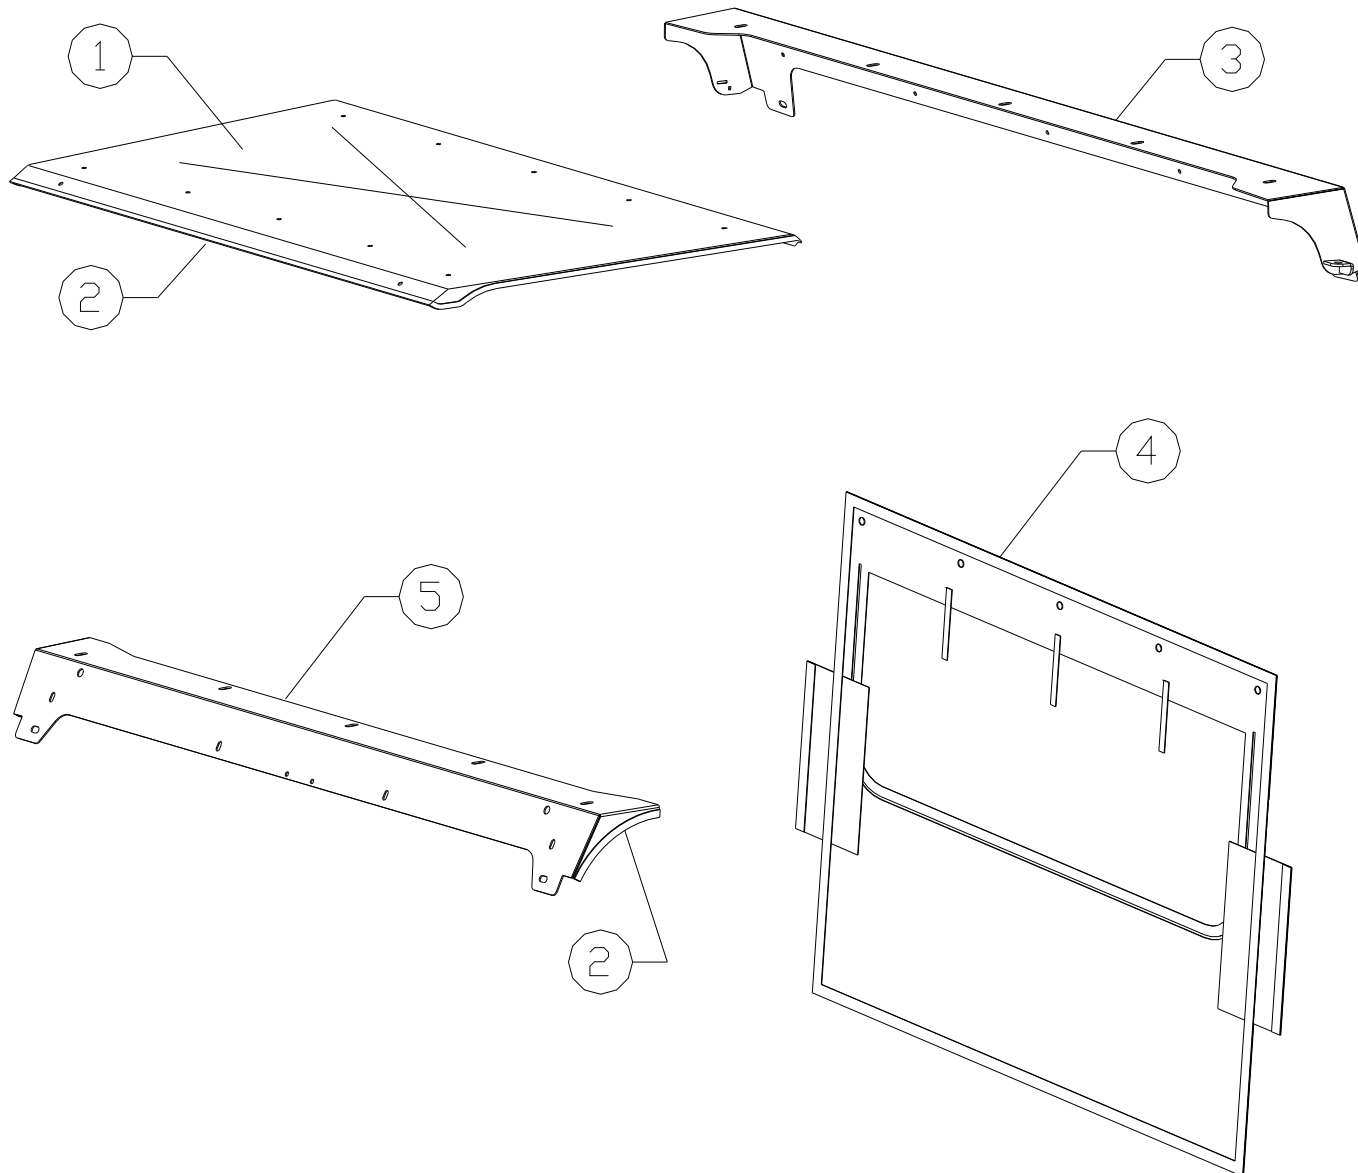

Polaris Ranger 400-EV PathPro SS Cab (2010-)

(1PRG400FS) Parts List

REF. NO.	CODE NO.	QTY.	DESCRIPTION
1	8SV-P4FS02	1	WINDSHIELD (FULL ASSEMBLY)
2	9SV-PR38-15	1	3/4" SIDEBULB W/ 1/4" GRIP
3	8SV-P4FS04L-B4	1	FRONT MOUNT (DRIVER'S SIDE)
4	8SV-P4FS04R-B4	1	FRONT MOUNT (PASSENGER SIDE)
5	9SV-DSTR	1	STRIKER PIN
6	8SV-P4FS08-B4	1	WINDSHIELD COWL
7	9SV-PR02-15	1	5/8" BULB RUBBER
8	9SV-RG	1	RUBBER GROMMET (KIT OF 12)
9	8SV-P40010	1	FRONT SEAL (SET OF 2)

RUBBER TYPES:

<p>3/4" SIDE BULB W/ 1/4" GRIP</p>  <p>9PR38</p>	<p>5/8" REG. BULB</p>  <p>9PR02</p>
---	--

(1PRG400FS) Parts List

REF. NO.	CODE NO.	QTY.	DESCRIPTION
1	8SV-P4FS01-B4	1	ROOF (FULL ASSEMBLY)
2	9SV-PR01-20	1	TRIM LOK (1/8" GRIP)
3	8SV-P4FS10-B4	1	REAR ROOF SUPPORT
4	8SV-P4FS06-VS	1	REAR VINLY CURTAIN
5	8SV-P4FS03-B4	1	WINDSHIELD SUPPORT

RUBBER TYPES:

(1PRG400FS) Parts List

REF. NO.	CODE NO.	QTY.	DESCRIPTION
1	8SV-P4FS7L-VS	1	FULL DOOR ASSEMBLY (DRIVER'S SIDE)
2	8SV-P4FS7R-VS	1	FULL DOOR ASSEMBLY (PASSENGER SIDE)
3	9SV-IHRL	1	DOOR LATCH (BOTH SIDES)
4	9SV-OHRL	1	OUTSIDE LOCKING DOOR HANDLE (BOTH SIDES)
5	9SV-PR38-15	1	3/4" SIDE BULB W/ 1/4" GRIP
6	9SV-PR02-15	1	5/8" BULB RUBBER
7	8SV-RLC05L-B4	1	LOWER PIVOT MOUNT (DRIVER'S SIDE)
8	8SV-RLC05R-B4	1	LOWER PIVOT MOUNT (PASSENGER'S SIDE)
9	P400FS-HWK	1	HARDWARE KIT
10	9SV-DS02-2	1	DOOR STOP CABLE KIT (CONTAINS 2 CABLES & HARDWARE)
11	NA	1	CAB INSTALLATION INSTRUCTIONS