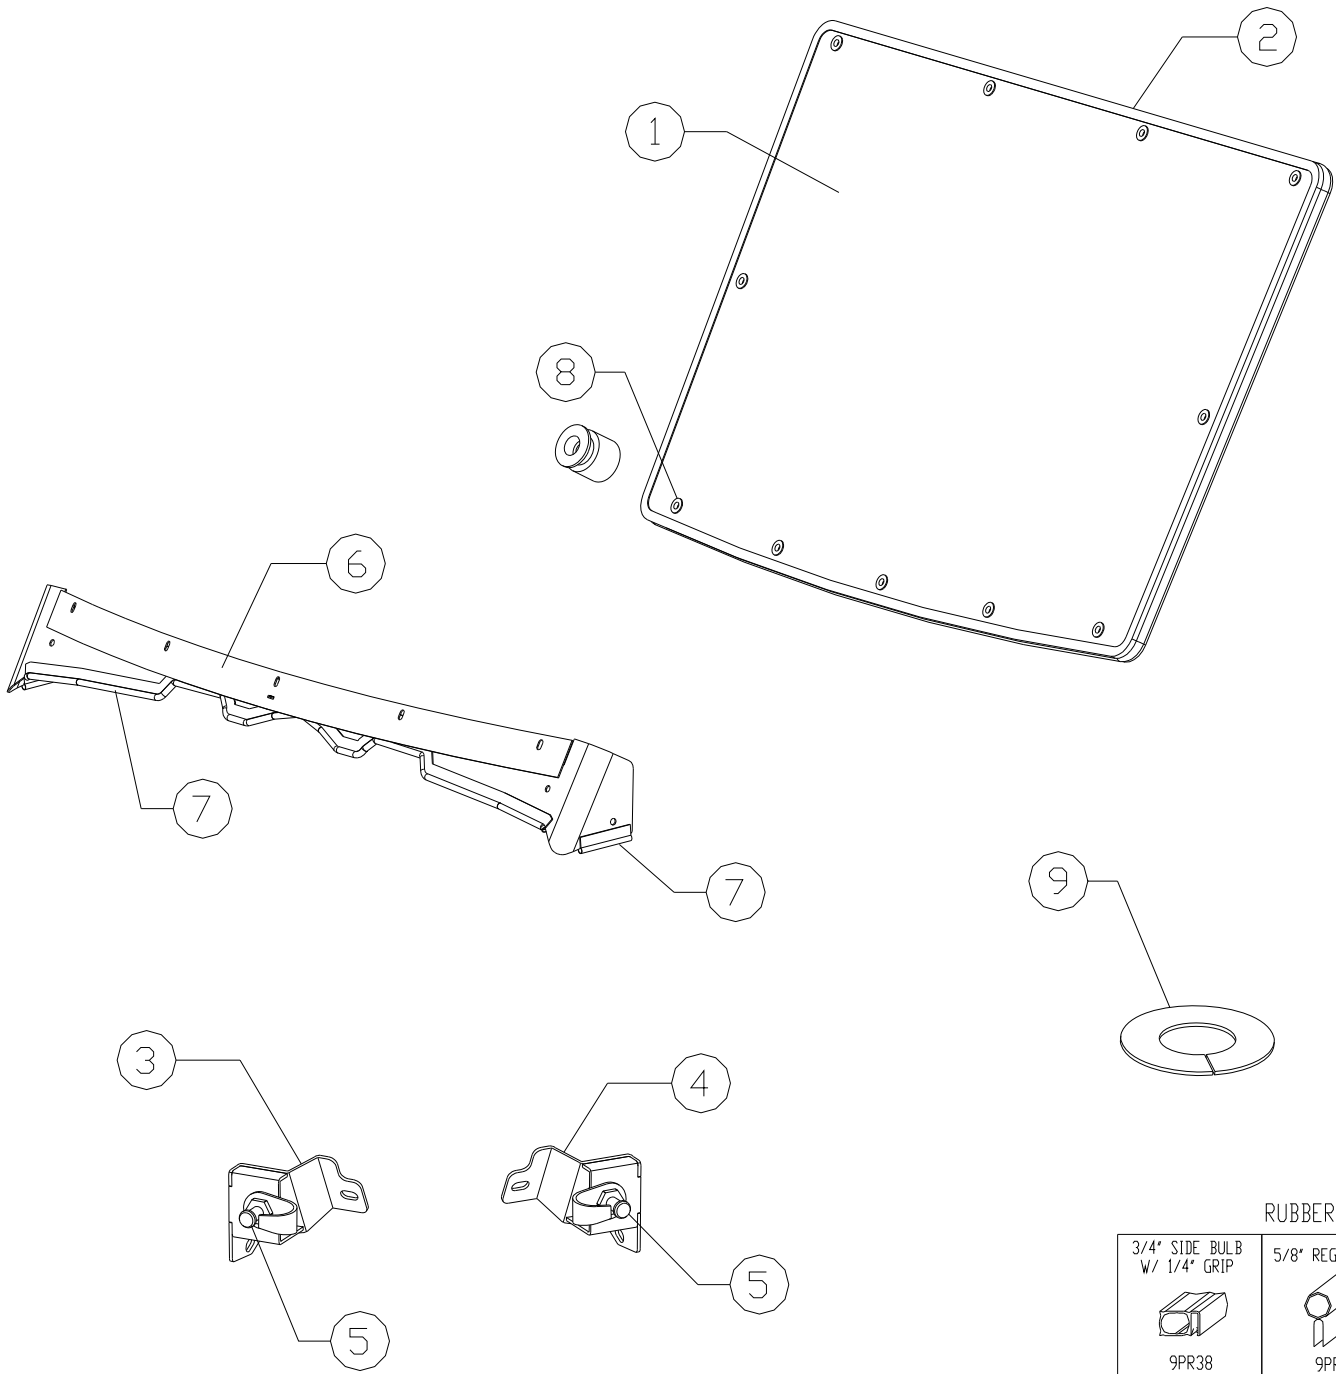

**Polaris Ranger 400-EV PathPro SS Cab
(fits 2010 - current)
(p/n: 1PRG400FS)**

The contents of this envelope are the property of the owner.
Be sure to leave with the owner when installation is complete.

Polaris Ranger 400-EV PathPro SS Cab (2010-)

(1PRG400FS) Parts List

REF. NO.	CODE NO.	QTY.	DESCRIPTION
1	8SV-P4FS02	1	WINDSHIELD (FULL ASSEMBLY)
2	9SV-PR38-15	1	3/4" SIDEBULB W/ 1/4" GRIP
3	8SV-P4FS04L-B4	1	FRONT MOUNT (DRIVER'S SIDE)
4	8SV-P4FS04R-B4	1	FRONT MOUNT (PASSENGER SIDE)
5	9SV-DSTR	1	STRIKER PIN
6	8SV-P4FS08-B4	1	WINDSHIELD COWL
7	9SV-PR02-15	1	5/8" BULB RUBBER
8	9SV-RG	1	RUBBER GROMMET (KIT OF 12)
9	8SV-P40010	1	FRONT SEAL (SET OF 2)

RUBBER TYPES:

<p>3/4" SIDE BULB W/ 1/4" GRIP</p>  <p>9PR38</p>	<p>5/8" REG. BULB</p>  <p>9PR02</p>
---	--

(1PRG400FS) Parts List

REF. NO.	CODE NO.	QTY.	DESCRIPTION
1	8SV-P4FS01-B4	1	ROOF (FULL ASSEMBLY)
2	9SV-PR01-20	1	TRIM LOK (1/8" GRIP)
3	8SV-P4FS10-B4	1	REAR ROOF SUPPORT
4	8SV-P4FS06-VS	1	REAR VINLY CURTAIN
5	8SV-P4FS03-B4	1	WINDSHIELD SUPPORT

RUBBER TYPES:

(1PRG400FS) Parts List

REF. NO.	CODE NO.	QTY.	DESCRIPTION
1	8SV-P4FS7L-VS	1	FULL DOOR ASSEMBLY (DRIVER'S SIDE)
2	8SV-P4FS7R-VS	1	FULL DOOR ASSEMBLY (PASSENGER SIDE)
3	9SV-IHRL	1	DOOR LATCH (BOTH SIDES)
4	9SV-OHRL	1	OUTSIDE LOCKING DOOR HANDLE (BOTH SIDES)
5	9SV-PR38-15	1	3/4" SIDE BULB W/ 1/4" GRIP
6	9SV-PR02-15	1	5/8" BULB RUBBER
7	8SV-RLC05L-B4	1	LOWER PIVOT MOUNT (DRIVER'S SIDE)
8	8SV-RLC05R-B4	1	LOWER PIVOT MOUNT (PASSENGER'S SIDE)
9	P400FS-HWK	1	HARDWARE KIT
10	9SV-DS02-2	1	DOOR STOP CABLE KIT (CONTAINS 2 CABLES & HARDWARE)
11	NA	1	CAB INSTALLATION INSTRUCTIONS