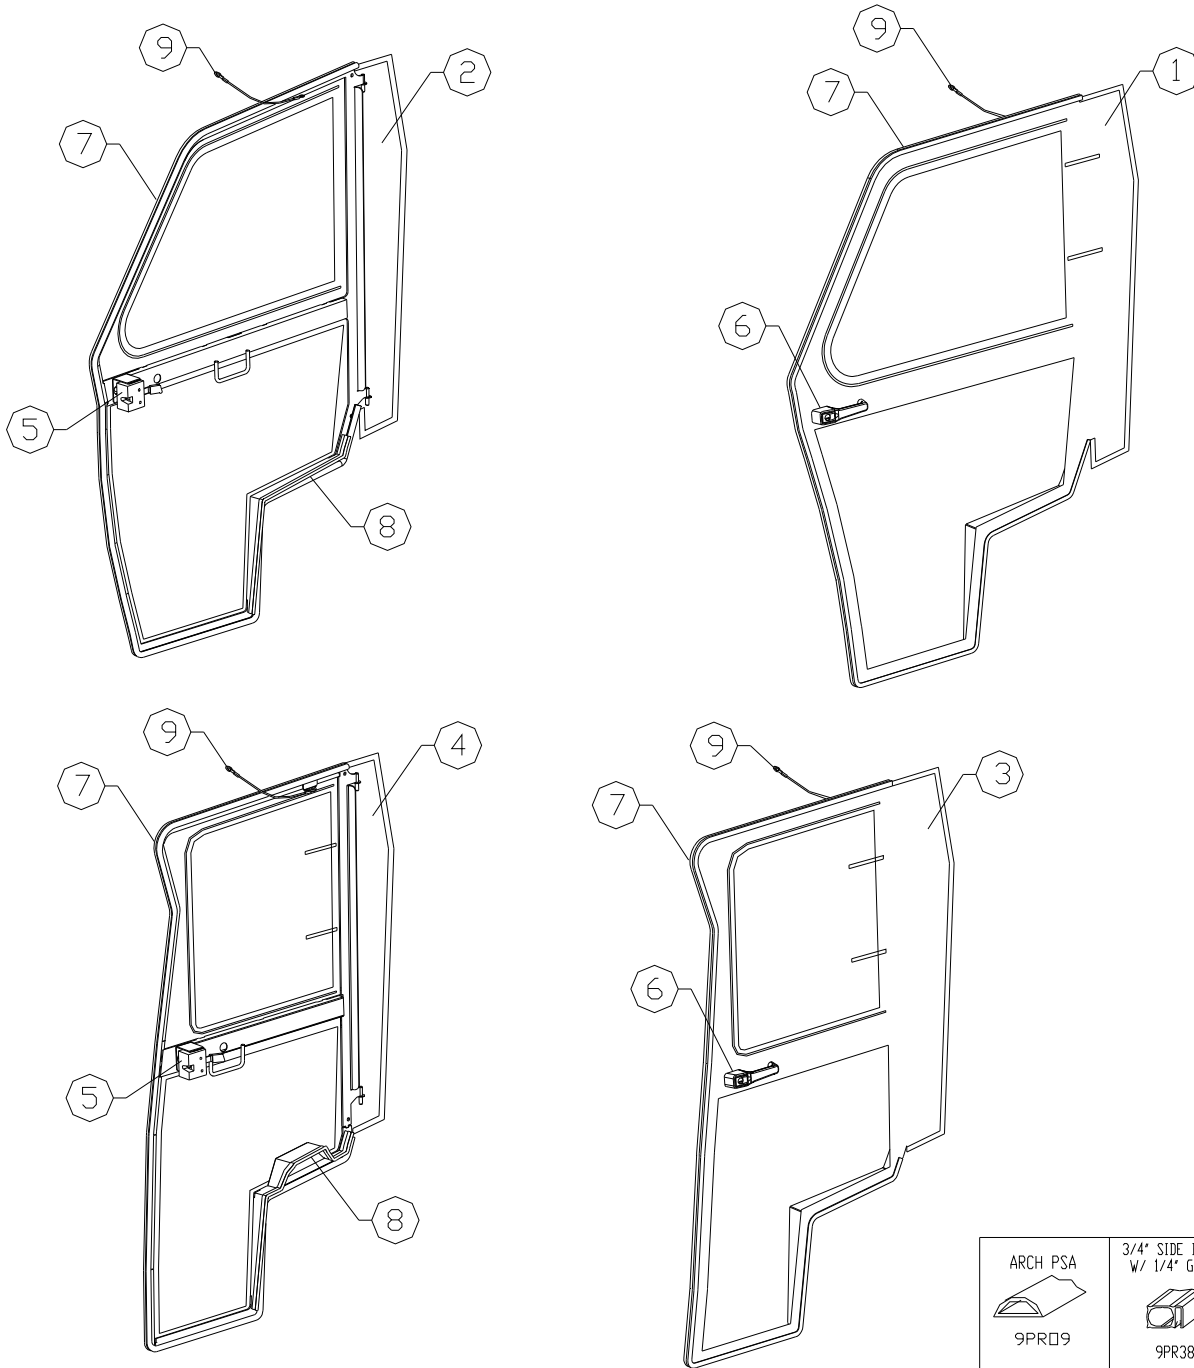

## Parts List

REF. NO.	CODE NO.	QTY.	DESCRIPTION
1	8SV-RLCV02	1	WINDSHIELD AND STIFFENER ASSEMBLY
2	9SV-PR38-15	1	3/4" SIDEBULB W/ 1/4" GRIP
3	8SV-RLC04L-B4	1	FRONT MOUNT (DRIVER'S SIDE)
4	8SV-RLC04R-B4	1	FRONT MOUNT (PASSENGER SIDE)
5	9SV-DSTR	4	STRIKER PIN
6	8SV-RLCV08-B4	1	WINDSHIELD COWL
7	9SV-PR02-15	1	5/8" BULB RUBBER
8	9SV-PR20-10	1	WEATHERSEAL (ON UNDERSIDE, NOT SHOWN ON COWL)
9	8SV-RLCV03-B4	1	WINDSHIELD SUPPORT
10	9SV-PR01-20	1	TRIM LOK (1/8" GRIP)
11	8SV-RC12L-B4	1	REAR LATCH MOUNT (DRIVER'S SIDE)
12	8SV-RC12R-B4	1	REAR LATCH MOUNT (PASSENGER SIDE)
13	RC-HWK	1	HARDWARE KIT
14	--	1	INSTRUCTIONS (AVAILABLE ELECTRONICALLY ONLY)
15	9SV-WL1	2	POP-OUT LATCH KIT
16	9SV-HDR2	1	HINGE SET
17	9SV-DP01	2	7/16" HEYCO PLUG

**Parts List**

REF. NO.	CODE NO.	QTY.	DESCRIPTION
1	8SV-RC01-B4	1	FRONT ROOF (FULL ASSEMBLY)
2	8SV-RC01R-B4	1	REAR ROOF (FULL ASSEMBLY)
3	9SV-PR01-20	1	TRIM-LOK (1/8" GRIP)
4	8SV-RC10-B4	1	REAR ROOF SUPPORT
5	8SV-RLC06-VS	1	REAR VINYL CURTAIN
6	8SV-RC13L-B4	1	REAR ROOF SIDE (DRIVER'S SIDE)
7	8SV-RC13R-B4	1	REAR ROOF SIDE (PASSENGER SIDE)
8	8SV-RC05L-B4	2	LOWER PIVOT MOUNT (DRIVER'S SIDE)
9	8SV-RC05R-B4	2	LOWER PIVOT MOUNT (PASSENGER'S SIDE)

RUBBER TYPES:

1/8" TRIM LOK

9PR01

**Service Parts List**

REF. NO.	CODE NO.	QTY.	DESCRIPTION
1	8SV-RCFSF7L-VS	1	FULL FRONT DOOR ASSEMBLY (DRIVER'S SIDE)
2	8SV-RCFSF7R-VS	1	FULL FRONT DOOR ASSEMBLY (PASSENGER'S SIDE)
3	8SV-RCFSR7L-VS	1	FULL REAR DOOR ASSEMBLY (DRIVER'S SIDE)
4	8SV-RCFSR7R-VS	1	FULL REAR DOOR ASSEMBLY (PASSENGER'S SIDE)
5	9SV-IHRL	2	DOOR LATCH (DRIVER AND PASSENGER SIDE)
6	9SV-OHRL	2	OUTSIDE LOCKING DOOR HANDLE (DRIVER AND PASSENGER SIDE)
7	9SV-PR38-15	1	3/4" SIDE BULB W/ 1/4" GRIP
8	9SV-PR02-15	1	5/8" BULB RUBBER
9	9SV-DS02	1	DOOR STOP CABLE KIT (CONTAINS 4 CABLES AND HARDWARE)