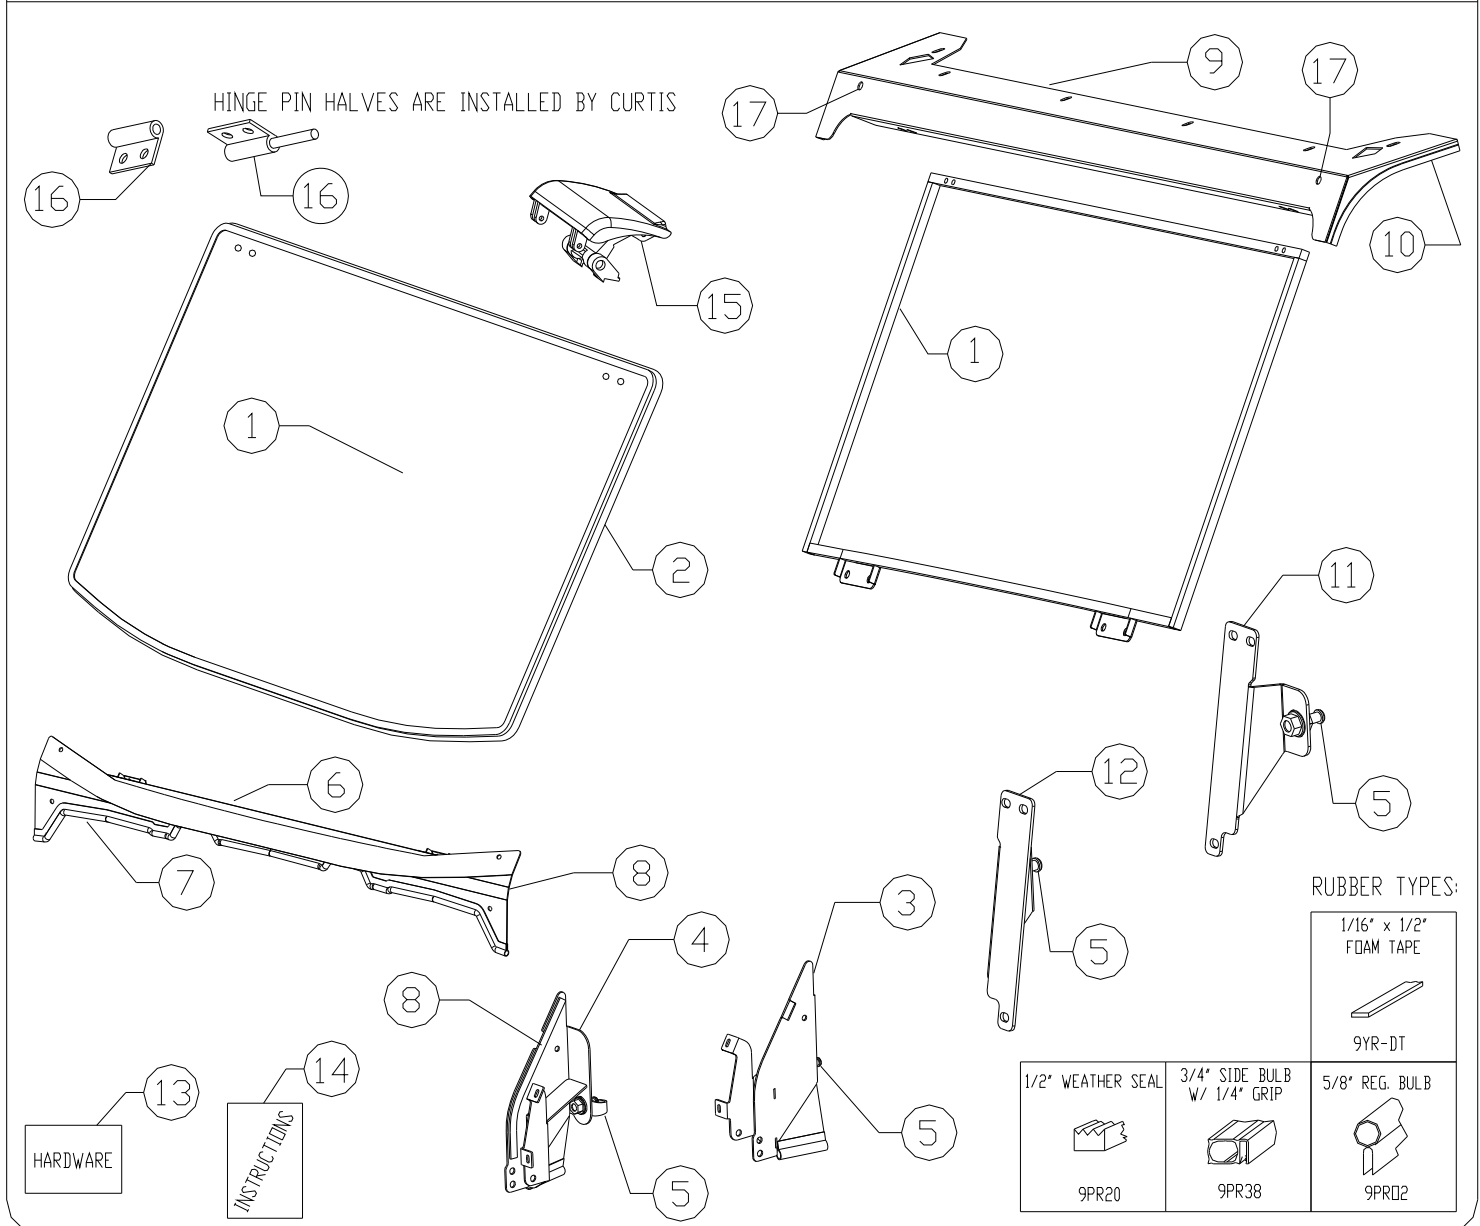

**Polaris Ranger 800 Crew PathPro SS Cab  
(fits 2010 - current)  
(p/n: 1PRG800CFS1)**

The contents of this envelope are the property of the owner.  
Be sure to leave with the owner when installation is complete.

## Parts List

REF. NO.	CODE NO.	QTY.	DESCRIPTION
1	8SV-RLCV02	1	WINDSHIELD AND STIFFENER ASSEMBLY
2	9SV-PR38-15	1	3/4" SIDEBULB W/ 1/4" GRIP
3	8SV-RLC04L-B4	1	FRONT MOUNT (DRIVER'S SIDE)
4	8SV-RLC04R-B4	1	FRONT MOUNT (PASSENGER SIDE)
5	9SV-DSTR	4	STRIKER PIN
6	8SV-RLCV08-B4	1	WINDSHIELD COWL
7	9SV-PR02-15	1	5/8" BULB RUBBER
8	9SV-PR20-10	1	WEATHERSEAL (ON UNDERSIDE, NOT SHOWN ON COWL)
9	8SV-RLCV03-B4	1	WINDSHIELD SUPPORT
10	9SV-PR01-20	1	TRIM LOK (1/8" GRIP)
11	8SV-RC12L-B4	1	REAR LATCH MOUNT (DRIVER'S SIDE)
12	8SV-RC12R-B4	1	REAR LATCH MOUNT (PASSENGER SIDE)
13	RC-HWK	1	HARDWARE KIT
14	--	1	INSTRUCTIONS (AVAILABLE ELECTRONICALLY ONLY)
15	9SV-WL1	2	POP-OUT LATCH KIT
16	9SV-HDR2	1	HINGE SET
17	9SV-DP01	2	7/16" HEYCO PLUG

**Parts List**

REF. NO.	CODE NO.	QTY.	DESCRIPTION
1	8SV-RC01-B4	1	FRONT ROOF (FULL ASSEMBLY)
2	8SV-RC01R-B4	1	REAR ROOF (FULL ASSEMBLY)
3	9SV-PR01-20	1	TRIM-LOK (1/8" GRIP)
4	8SV-RC10-B4	1	REAR ROOF SUPPORT
5	8SV-RLC06-VS	1	REAR VINYL CURTAIN
6	8SV-RC13L-B4	1	REAR ROOF SIDE (DRIVER'S SIDE)
7	8SV-RC13R-B4	1	REAR ROOF SIDE (PASSENGER SIDE)
8	8SV-RC05L-B4	2	LOWER PIVOT MOUNT (DRIVER'S SIDE)
9	8SV-RC05R-B4	2	LOWER PIVOT MOUNT (PASSENGER'S SIDE)

RUBBER TYPES:

1/8" TRIM LOK

9PR01

**Service Parts List**

REF. NO.	CODE NO.	QTY.	DESCRIPTION
1	8SV-RCFSF7L-VS	1	FULL FRONT DOOR ASSEMBLY (DRIVER'S SIDE)
2	8SV-RCFSF7R-VS	1	FULL FRONT DOOR ASSEMBLY (PASSENGER'S SIDE)
3	8SV-RCFSR7L-VS	1	FULL REAR DOOR ASSEMBLY (DRIVER'S SIDE)
4	8SV-RCFSR7R-VS	1	FULL REAR DOOR ASSEMBLY (PASSENGER'S SIDE)
5	9SV-IHRL	2	DOOR LATCH (DRIVER AND PASSENGER SIDE)
6	9SV-OHRL	2	OUTSIDE LOCKING DOOR HANDLE (DRIVER AND PASSENGER SIDE)
7	9SV-PR38-15	1	3/4" SIDE BULB W/ 1/4" GRIP
8	9SV-PR02-15	1	5/8" BULB RUBBER
9	9SV-DS02	1	DOOR STOP CABLE KIT (CONTAINS 4 CABLES AND HARDWARE)