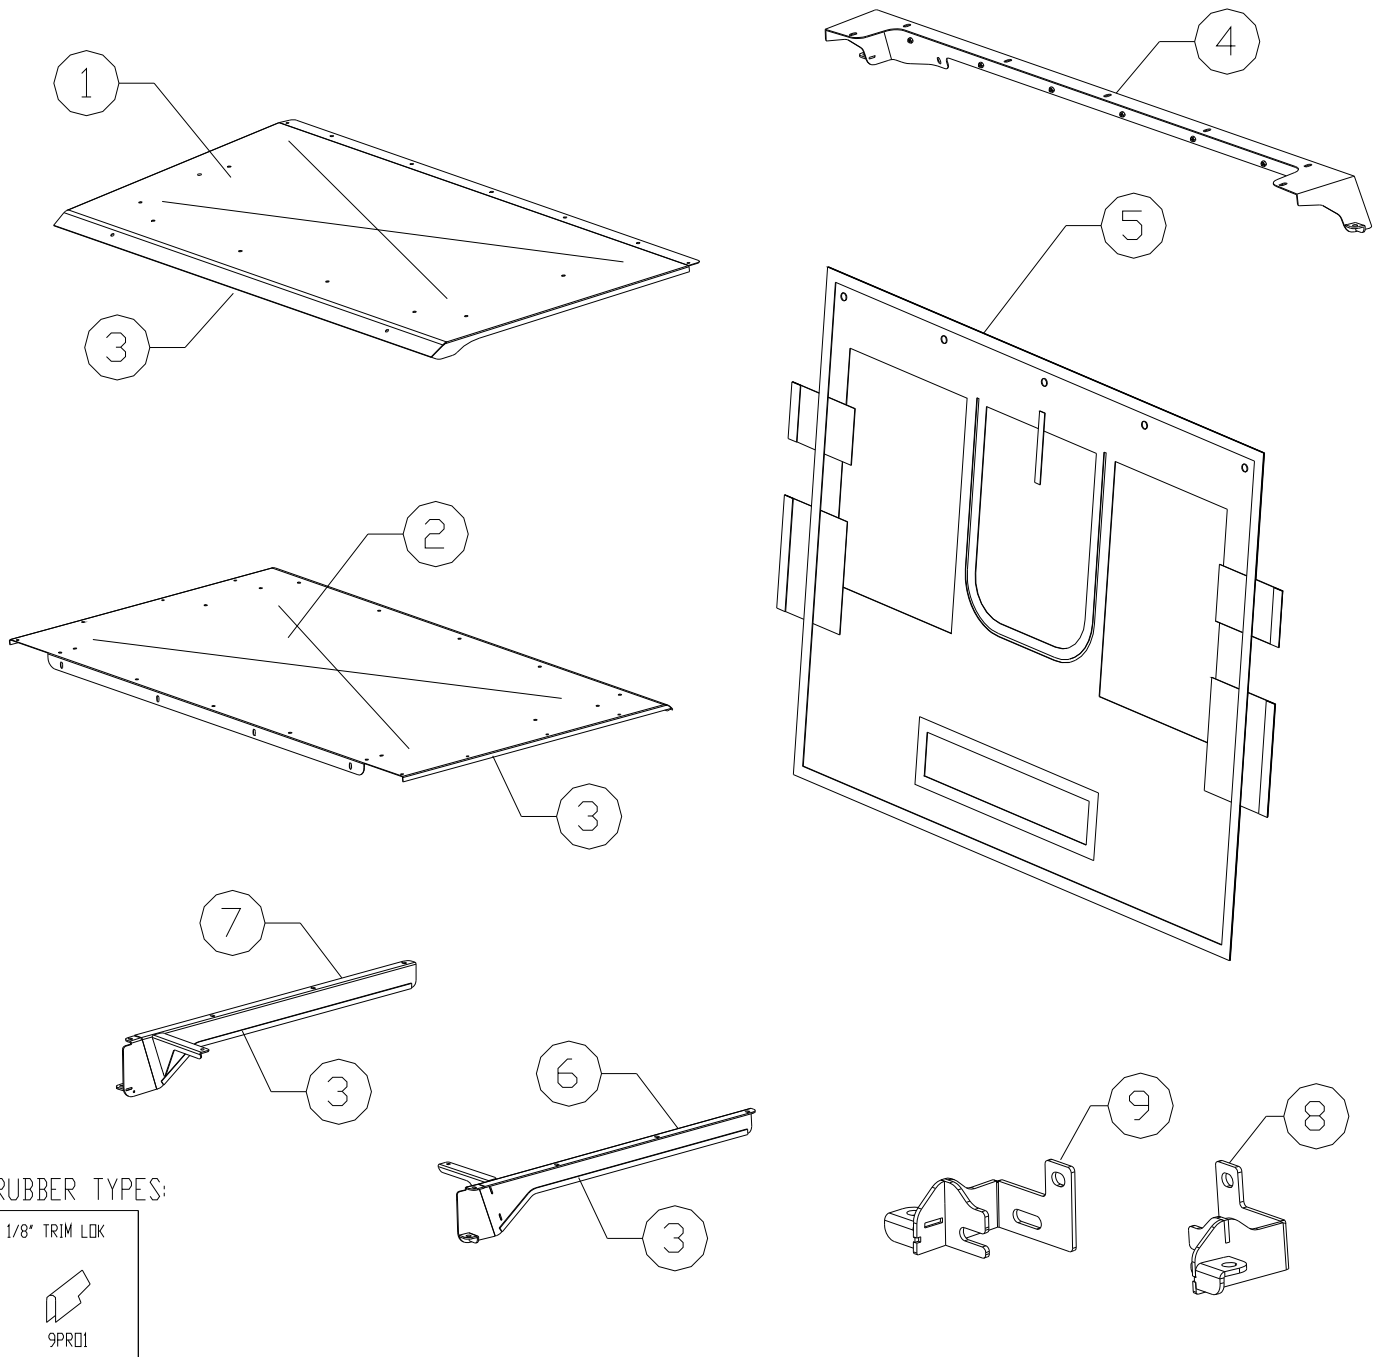

**Polaris Ranger 800 Crew PathPro SS Cab  
(fits 2010 - current)  
(p/n: 1PRG800CFS1)**

The contents of this envelope are the property of the owner.  
Be sure to leave with the owner when installation is complete.

## Parts List

REF. NO.	CODE NO.	QTY.	DESCRIPTION
1	8SV-RLCV02	1	WINDSHIELD AND STIFFENER ASSEMBLY
2	9SV-PR38-15	1	3/4" SIDEBULB W/ 1/4" GRIP
3	8SV-RLC04L-B4	1	FRONT MOUNT (DRIVER'S SIDE)
4	8SV-RLC04R-B4	1	FRONT MOUNT (PASSENGER SIDE)
5	9SV-DSTR	4	STRIKER PIN
6	8SV-RLCV08-B4	1	WINDSHIELD COWL
7	9SV-PR02-15	1	5/8" BULB RUBBER
8	9SV-PR20-10	1	WEATHERSEAL (ON UNDERSIDE, NOT SHOWN ON COWL)
9	8SV-RLCV03-B4	1	WINDSHIELD SUPPORT
10	9SV-PR01-20	1	TRIM LOK (1/8" GRIP)
11	8SV-RC12L-B4	1	REAR LATCH MOUNT (DRIVER'S SIDE)
12	8SV-RC12R-B4	1	REAR LATCH MOUNT (PASSENGER SIDE)
13	RC-HWK	1	HARDWARE KIT
14	--	1	INSTRUCTIONS (AVAILABLE ELECTRONICALLY ONLY)
15	9SV-WL1	2	POP-OUT LATCH KIT
16	9SV-HDR2	1	HINGE SET
17	9SV-DP01	2	7/16" HEYCO PLUG

**Parts List**

REF. NO.	CODE NO.	QTY.	DESCRIPTION
1	8SV-RC01-B4	1	FRONT ROOF (FULL ASSEMBLY)
2	8SV-RC01R-B4	1	REAR ROOF (FULL ASSEMBLY)
3	9SV-PR01-20	1	TRIM-LOK (1/8" GRIP)
4	8SV-RC10-B4	1	REAR ROOF SUPPORT
5	8SV-RLC06-VS	1	REAR VINYL CURTAIN
6	8SV-RC13L-B4	1	REAR ROOF SIDE (DRIVER'S SIDE)
7	8SV-RC13R-B4	1	REAR ROOF SIDE (PASSENGER SIDE)
8	8SV-RC05L-B4	2	LOWER PIVOT MOUNT (DRIVER'S SIDE)
9	8SV-RC05R-B4	2	LOWER PIVOT MOUNT (PASSENGER'S SIDE)

RUBBER TYPES:

1/8" TRIM LOK

9PR01

**Service Parts List**

REF. NO.	CODE NO.	QTY.	DESCRIPTION
1	8SV-RCFSF7L-VS	1	FULL FRONT DOOR ASSEMBLY (DRIVER'S SIDE)
2	8SV-RCFSF7R-VS	1	FULL FRONT DOOR ASSEMBLY (PASSENGER'S SIDE)
3	8SV-RCFSR7L-VS	1	FULL REAR DOOR ASSEMBLY (DRIVER'S SIDE)
4	8SV-RCFSR7R-VS	1	FULL REAR DOOR ASSEMBLY (PASSENGER'S SIDE)
5	9SV-IHRL	2	DOOR LATCH (DRIVER AND PASSENGER SIDE)
6	9SV-OHRL	2	OUTSIDE LOCKING DOOR HANDLE (DRIVER AND PASSENGER SIDE)
7	9SV-PR38-15	1	3/4" SIDE BULB W/ 1/4" GRIP
8	9SV-PR02-15	1	5/8" BULB RUBBER
9	9SV-DS02	1	DOOR STOP CABLE KIT (CONTAINS 4 CABLES AND HARDWARE)