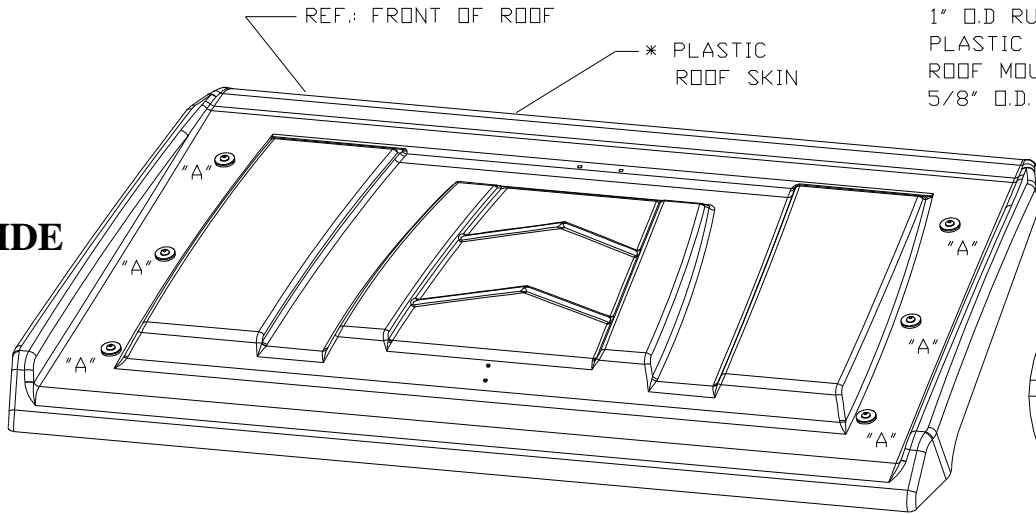

POLARIS RANGER XP or HD

PARTS LIST FOR ROOF

ROOF ASS'Y. QTY. P/N
COLOR: RAVEN 1 8SV-PRGRRF-B4
TEXTURE BLACK

OUTSIDE REAR VIEW

* 1" O.D. FENDER WASHER, 1" O.D RUBBER WASHER (BLACK), PLASTIC ROOF, ROOF MOUNT BRACKET, 5/8" O.D. REGULAR WASHER,