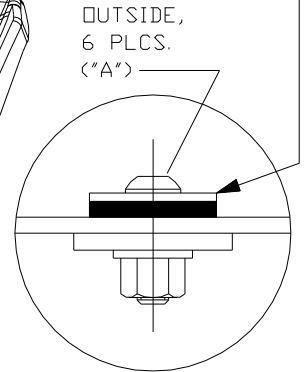

OUTSIDE REAR VIEW

* 1" O.D. FENDER WASHER, 1" O.D RUBBER WASHER (BLACK), PLASTIC ROOF, ROOF MOUNT BRACKET, 5/8" O.D. REGULAR WASHER,

OUTSIDE, 6 PLCS. ("A")

REF.: BACK SIDE OF ROOF

INSIDE VIEW

* STANDARD STRIKER BOLT (5/8" LONG WORKING DIAMETER) FACING OUTBOARD AS SHOWN. 2 PLCS.