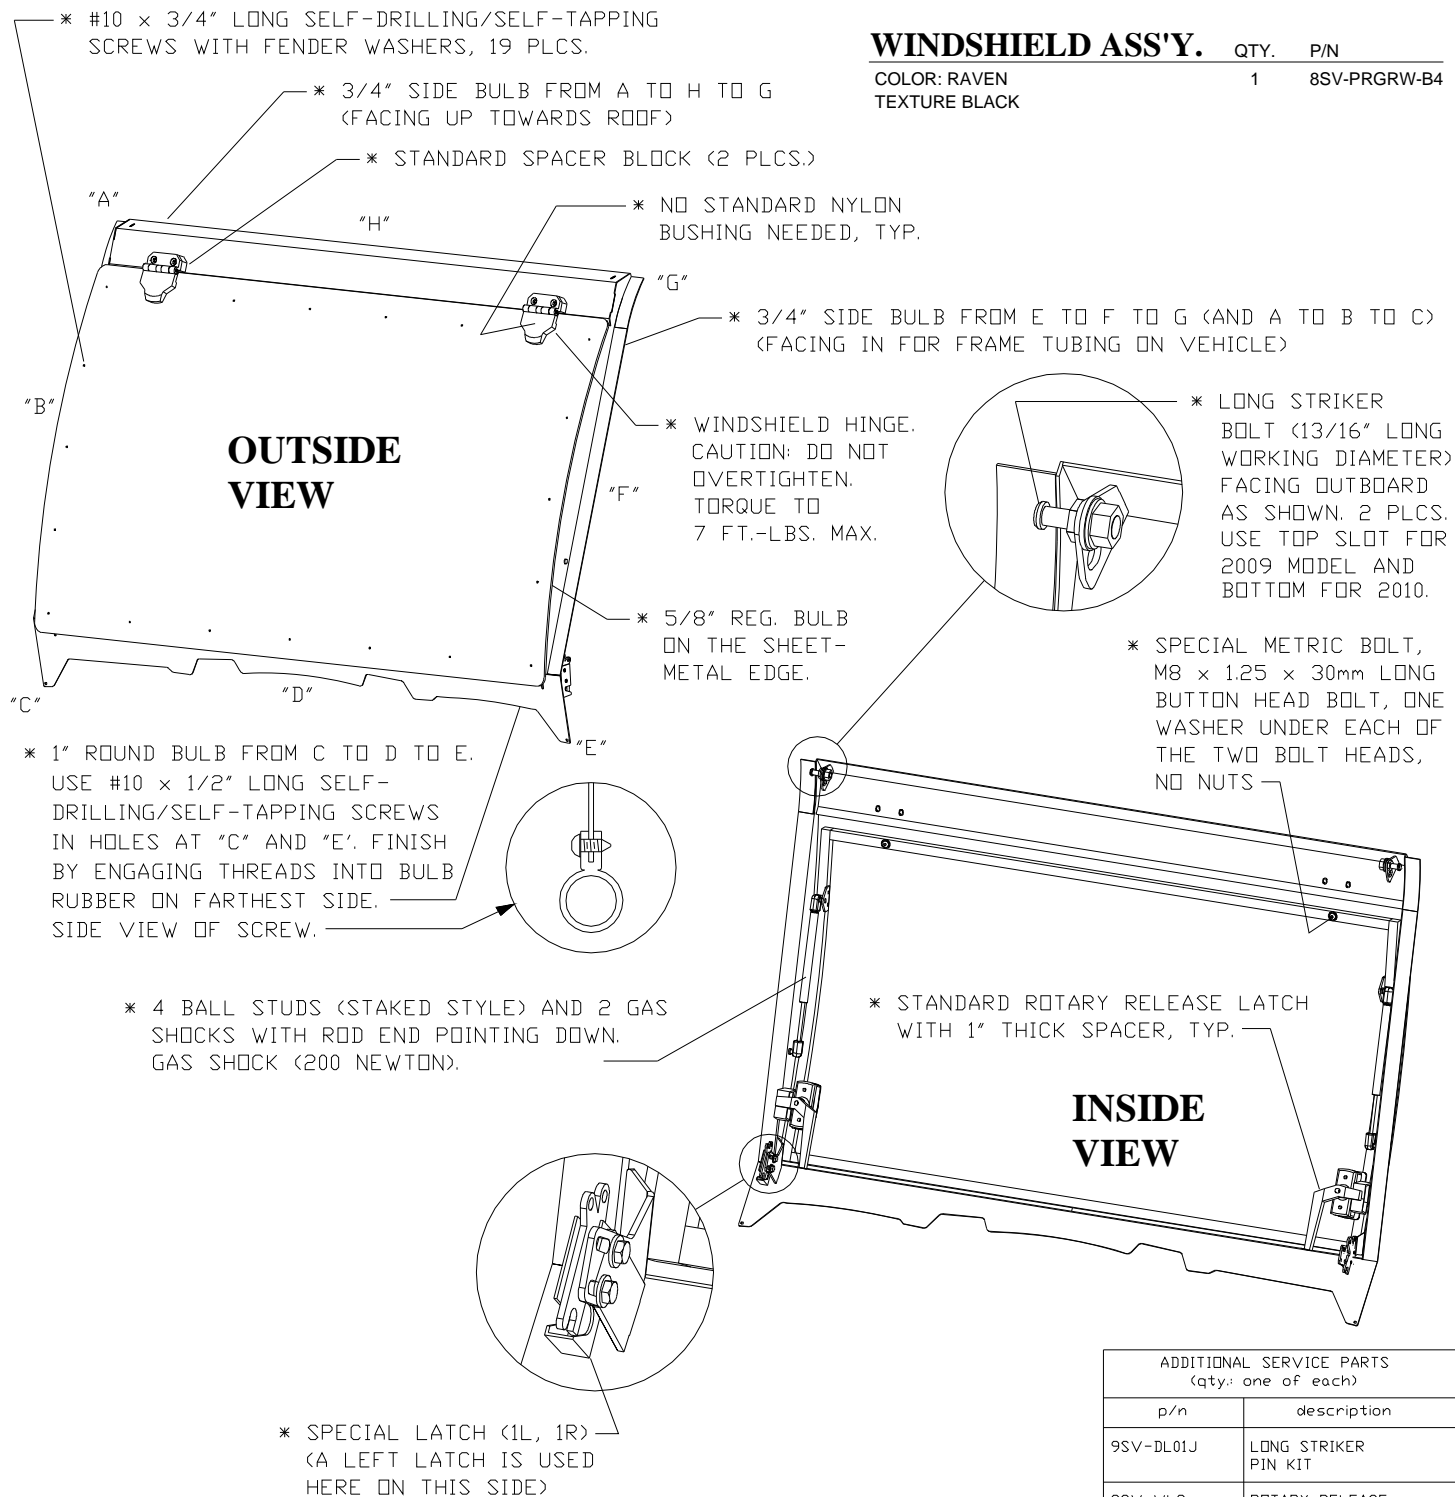

POLARIS RANGER XP or HD

PARTS LIST FOR WINDSHIELD

WINDSHIELD ASS'Y.	QTY.	P/N
COLOR: RAVEN TEXTURE BLACK	1	8SV-PRGRW-B4

RUBBER TYPES:

1" ROUND BULB	3/4" SIDE BULB	5/8" REG. BULB
9SV-PR19-10	9SV-PR17-20	9SV-PR02-15

ADDITIONAL SERVICE PARTS (qty.: one of each)	
p/n	description
9SV-DL01J	LONG STRIKER PIN KIT
9SV-WL2	ROTARY RELEASE LATCH KIT
9SV-RFL	SPECIAL LATCH KIT (LEFT AND RIGHT)
9SV-HWS	WINDSHIELD HINGE KIT
9SV-GS07	GAS SHOCK KIT
PCQ-30x50	POLYCARBONATE WINDSHIELD