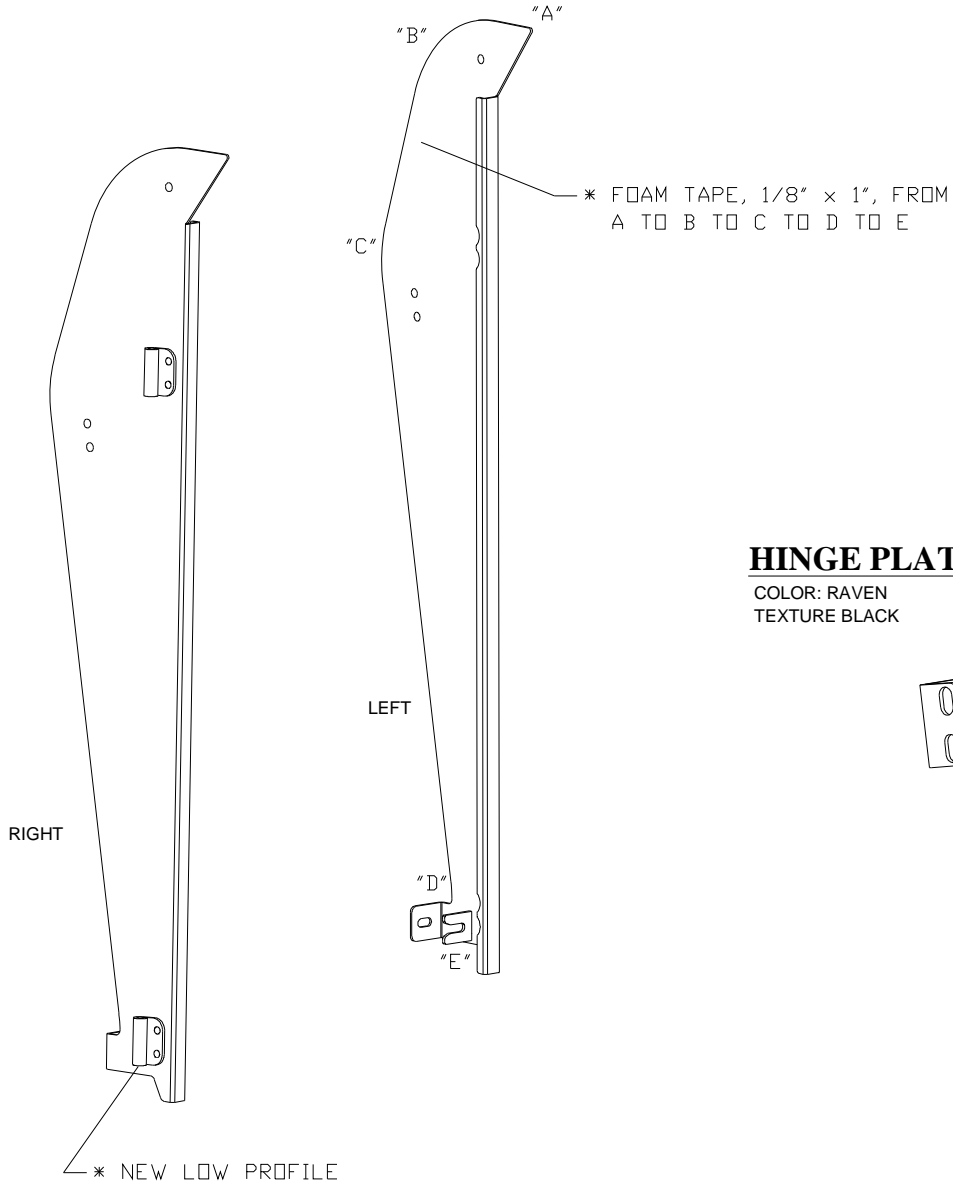

POLARIS RANGER XP or HD

PARTS LIST FOR DOOR MOUNTS

p/n 1POLRC CONSISTS OF EVERYTHING ON PAGES 19 THRU 25.

p/n 1POLRCWD CONSISTS OF EVERYTHING ON PAGES 19 THRU 23 (NOT 24 OR 25).

p/n 1POLRDR CONSISTS OF EVERYTHING ON PAGES 24 AND 25.

HINGE PLATE

ASSEMBLY

	QTY.	P/N
COLOR: RAVEN	LEFT 1	8SV-RGDR3L-B4
TEXTURE BLACK	RIGHT 1	8SV-RGDR3R-B4

HINGE PLATE 2

	QTY.	P/N
COLOR: RAVEN	2	8SV-RGDR5-B4
TEXTURE BLACK		

* NEW LOW PROFILE HINGE SLEEVES (BOLT HEADS WITHOUT WASHERS ON THE OUTSIDE AND LOCK-NUTS WITH WASHERS ON THE INSIDE).