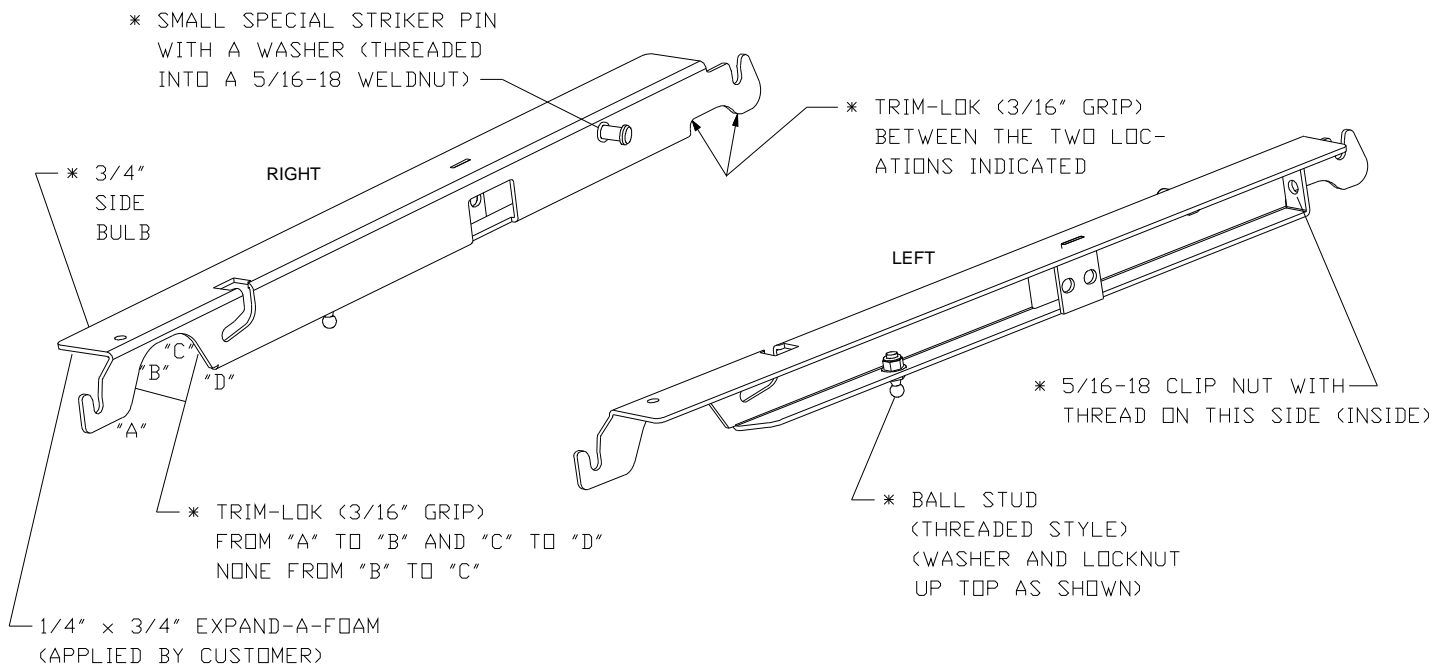

POLARIS RANGER XP or HD

PARTS LIST FOR MOUNTING BRACKETS

TOP MOUNT ASS'Y.

	QTY.	P/N
COLOR: RAVEN	LEFT 1	8SV-RGTMT1L-B4
TEXTURE BLACK	RIGHT 1	8SV-RGTMT1R-B4

STRIKER MOUNT ASS'Y.

	QTY.	P/N
COLOR: RAVEN	LEFT 1	8SV-RGSMT2L-B4
TEXTURE BLACK	RIGHT 1	8SV-RGSMT2R-B4