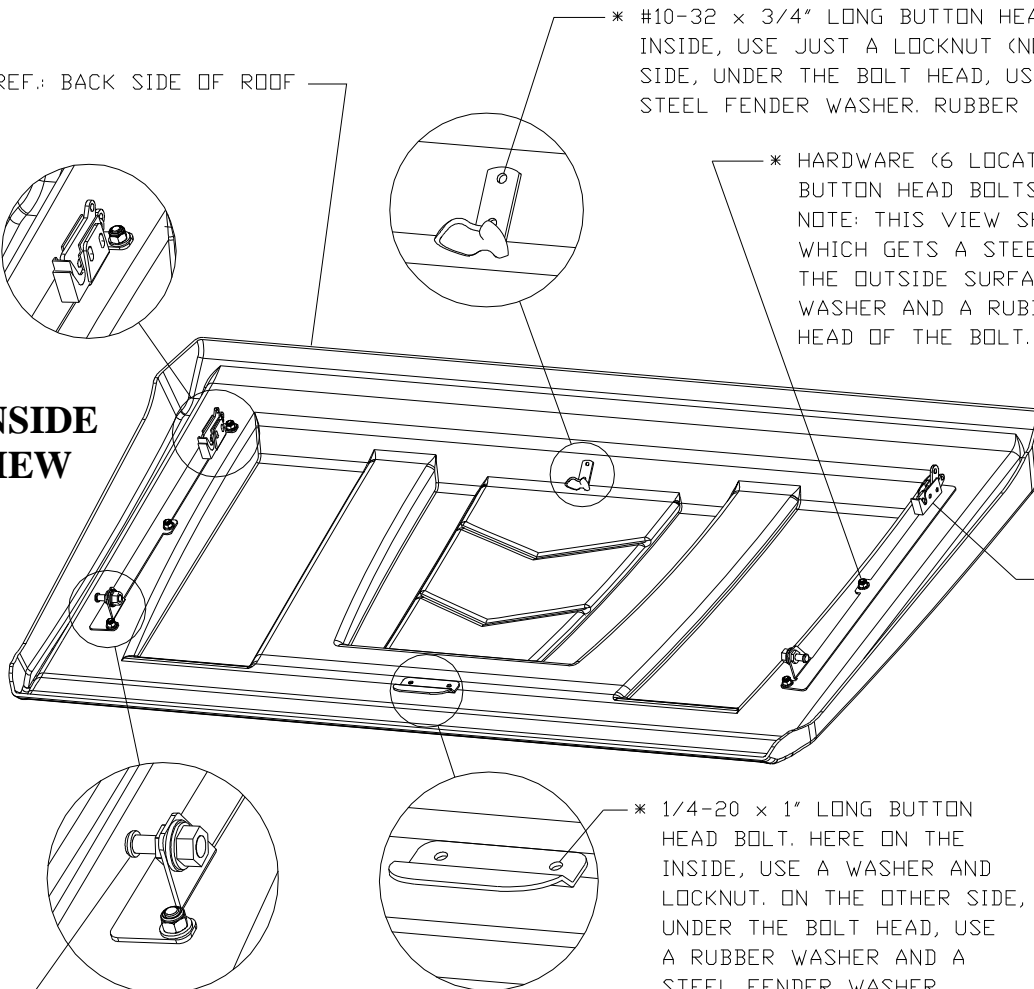

OUTSIDE REAR VIEW

* 1" O.D. FENDER WASHER, 1" O.D RUBBER WASHER (BLACK), PLASTIC ROOF, ROOF MOUNT BRACKET, 5/8" O.D. REGULAR WASHER,

OUTSIDE, 6 PLCS. ("A")

REF.: BACK SIDE OF ROOF

INSIDE VIEW

* STANDARD STRIKER BOLT (5/8" LONG WORKING DIAMETER) FACING OUTBOARD AS SHOWN. 2 PLCS.