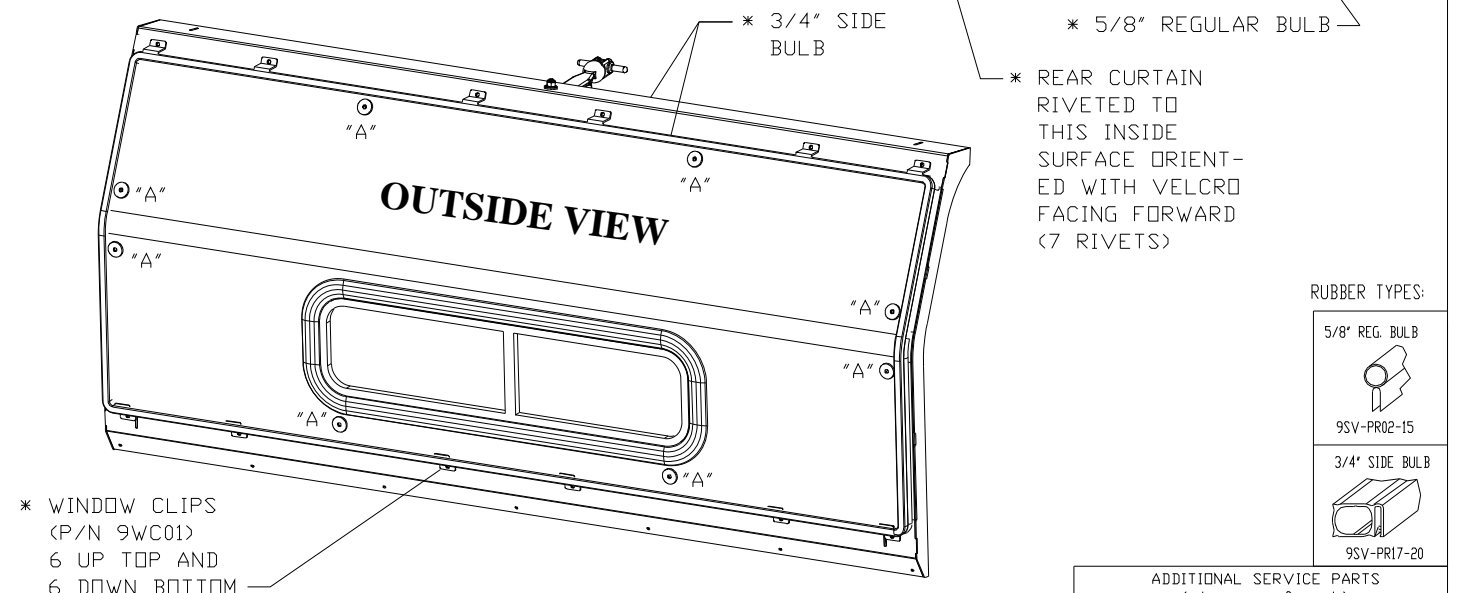

POLARIS RANGER XP or HD

PARTS LIST FOR REAR PANEL

REAR PANEL ASS'Y. QTY. P/N
COLOR: RAVEN 1 8SV-PRGRRP-B4
TEXTURE BLACK