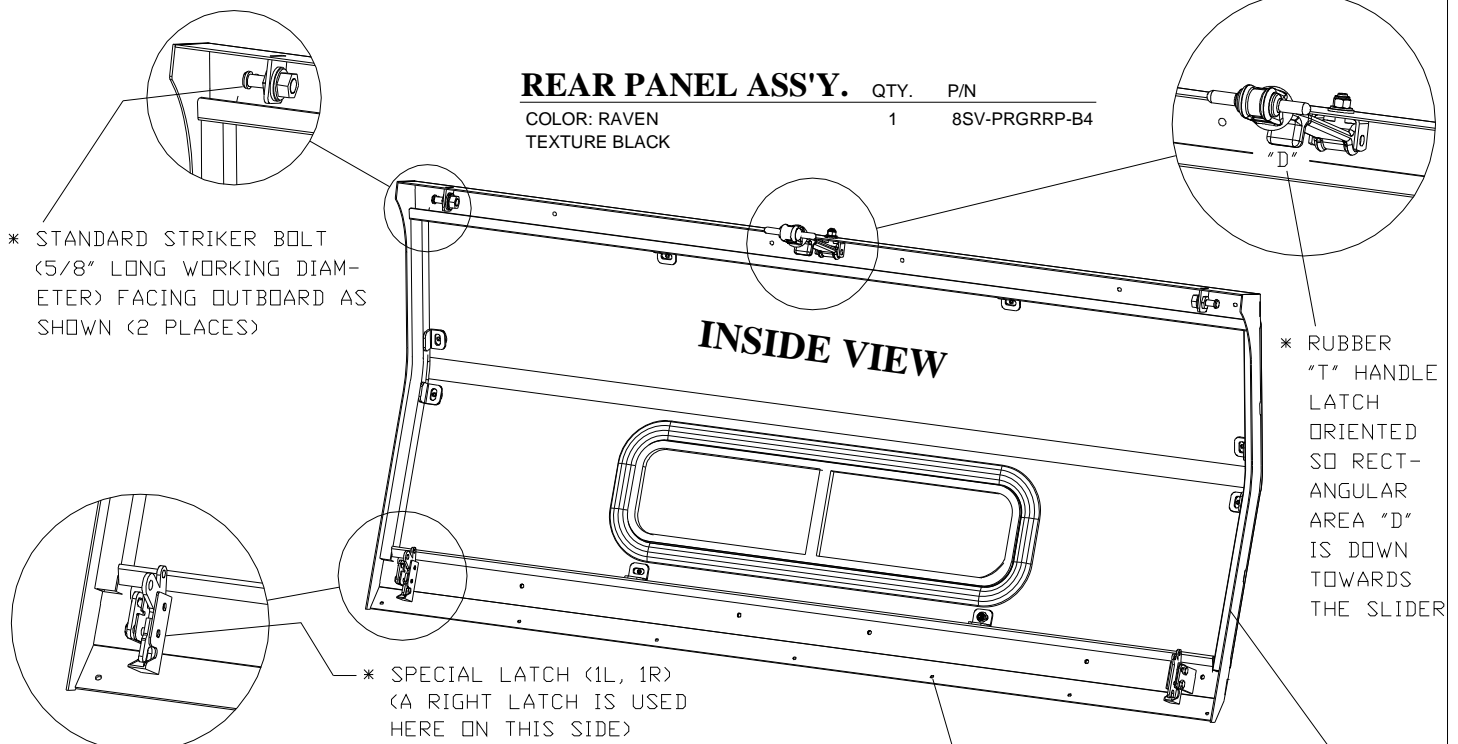

POLARIS RANGER XP or HD

PARTS LIST FOR REAR PANEL

REAR PANEL ASS'Y. QTY. P/N
COLOR: RAVEN 1 8SV-PRGRRP-B4
TEXTURE BLACK