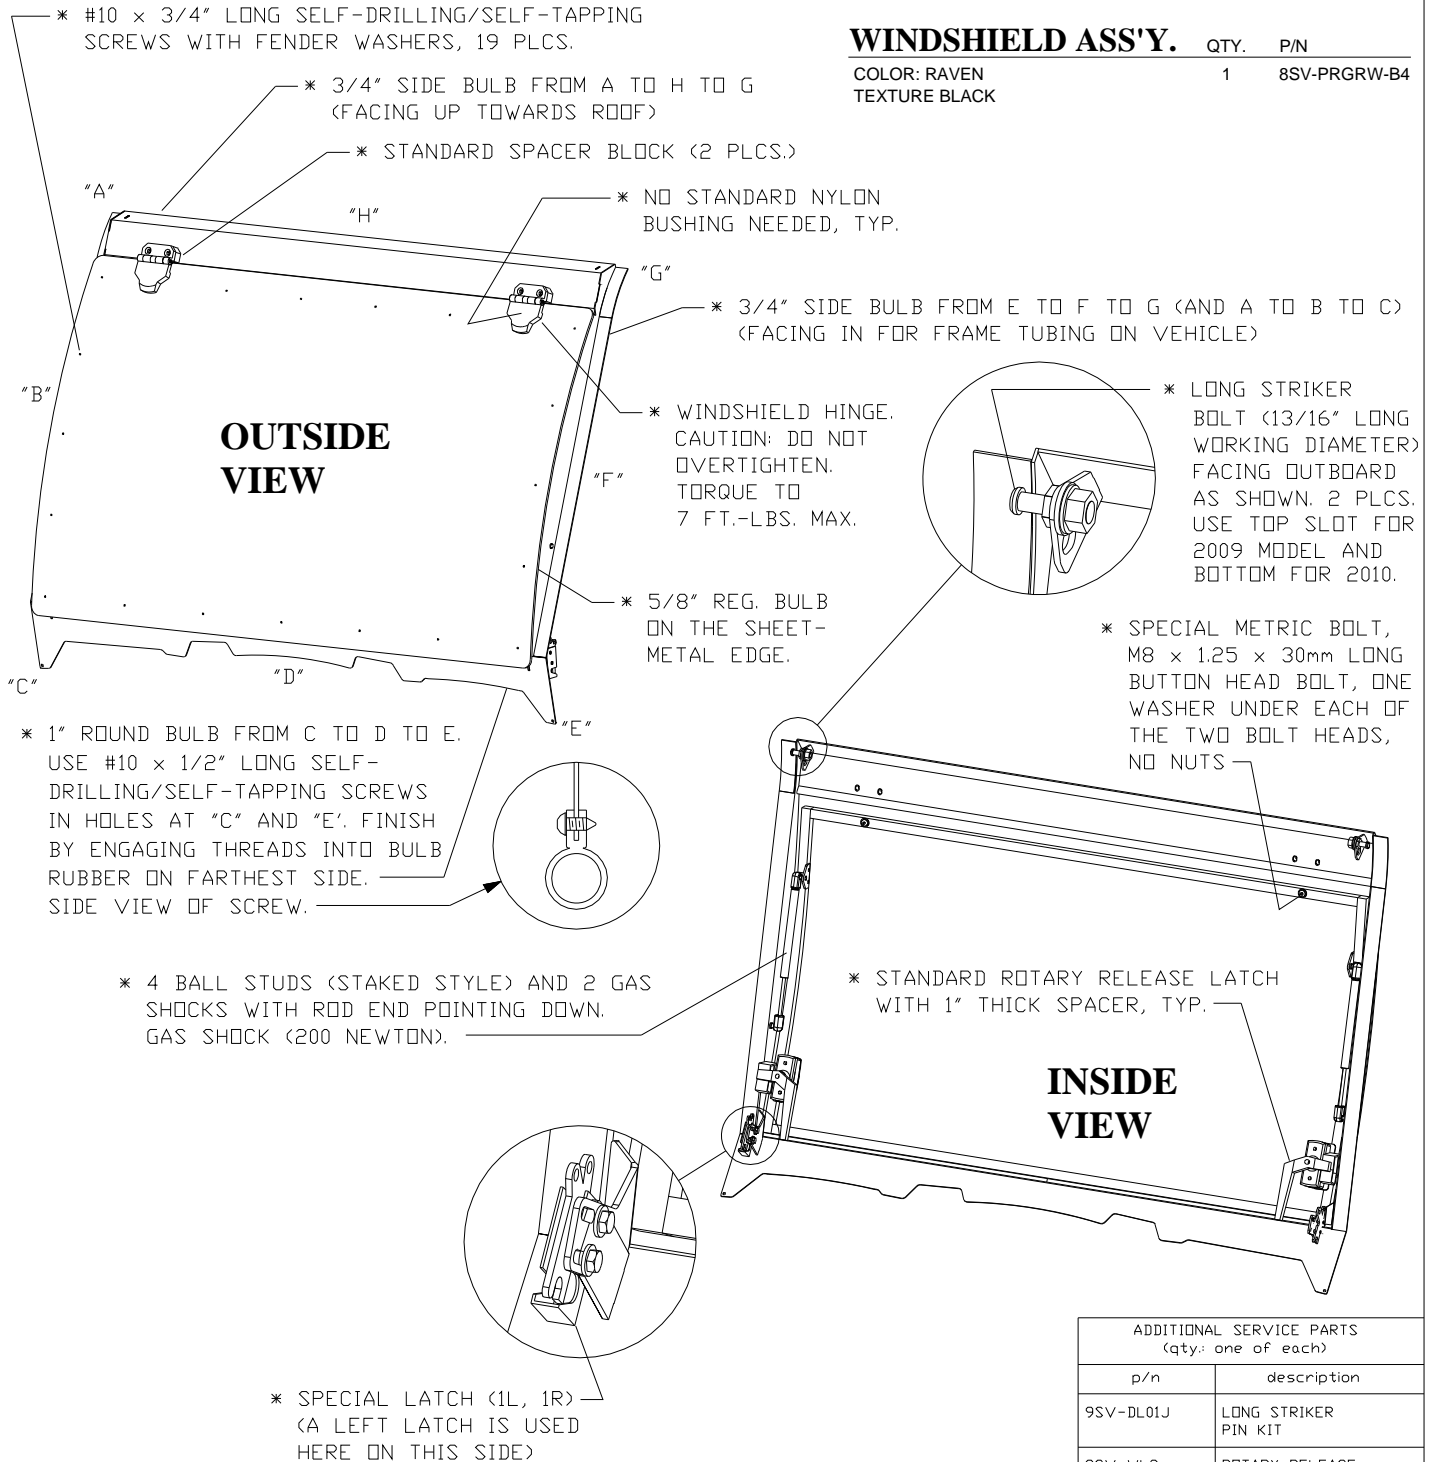

POLARIS RANGER (2010-) PARTS LIST FOR POLYCARBONATE WINDSHIELD

WINDSHIELD ASS'Y.	QTY.	P/N
COLOR: RAVEN TEXTURE BLACK	1	8SV-PRGRW-B4

RUBBER TYPES:

1" ROUND BULB	3/4" SIDE BULB	5/8" REG. BULB
9SV-PR19-10	9SV-PR17-20	9SV-PR02-15

ADDITIONAL SERVICE PARTS (qty.: one of each)	
p/n	description
9SV-DL01J	LONG STRIKER PIN KIT
9SV-WL2	ROTARY RELEASE LATCH KIT
9SV-RFL	SPECIAL LATCH KIT (LEFT AND RIGHT)
9SV-HWS	WINDSHIELD HINGE KIT
9SV-GS07	GAS SHOCK KIT
PC0-30x50	POLYCARBONATE WINDSHIELD