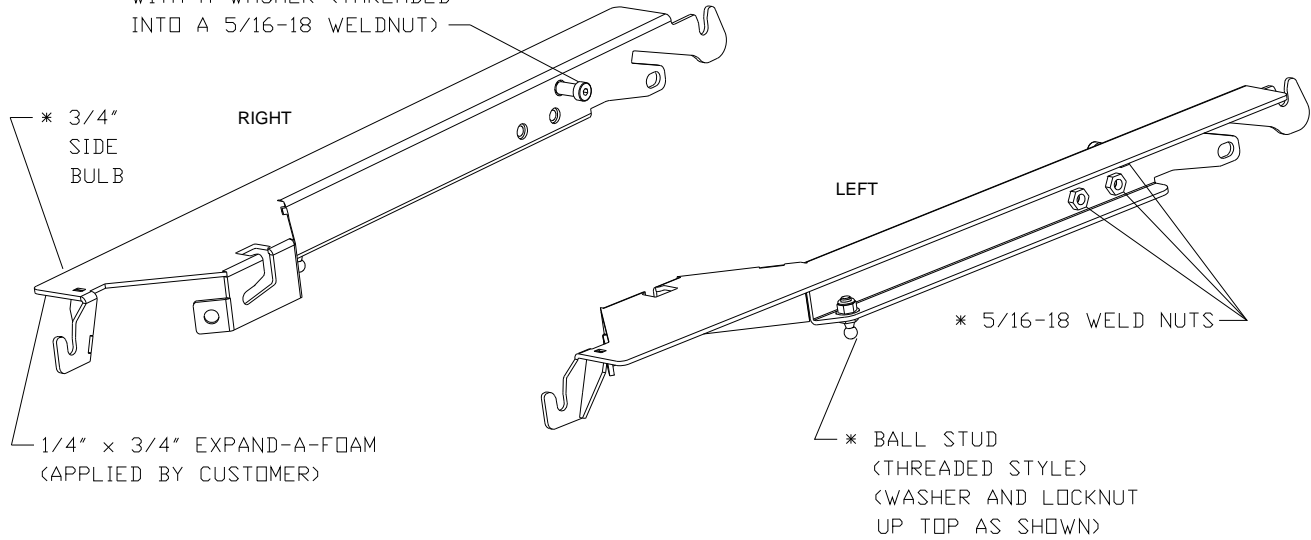

POLARIS RANGER (2010-) PARTS LIST FOR MOUNTING BRACKETS

TOP MOUNT ASS'Y.

		QTY.	P/N
COLOR: RAVEN	LEFT	1	8SV-RG1TMT1L-B4
TEXTURE BLACK	RIGHT	1	8SV-RG1TMT1R-B4

* SMALL SPECIAL STRIKER PIN
WITH A WASHER (THREADED
INTO A 5/16-18 WELDNUT)