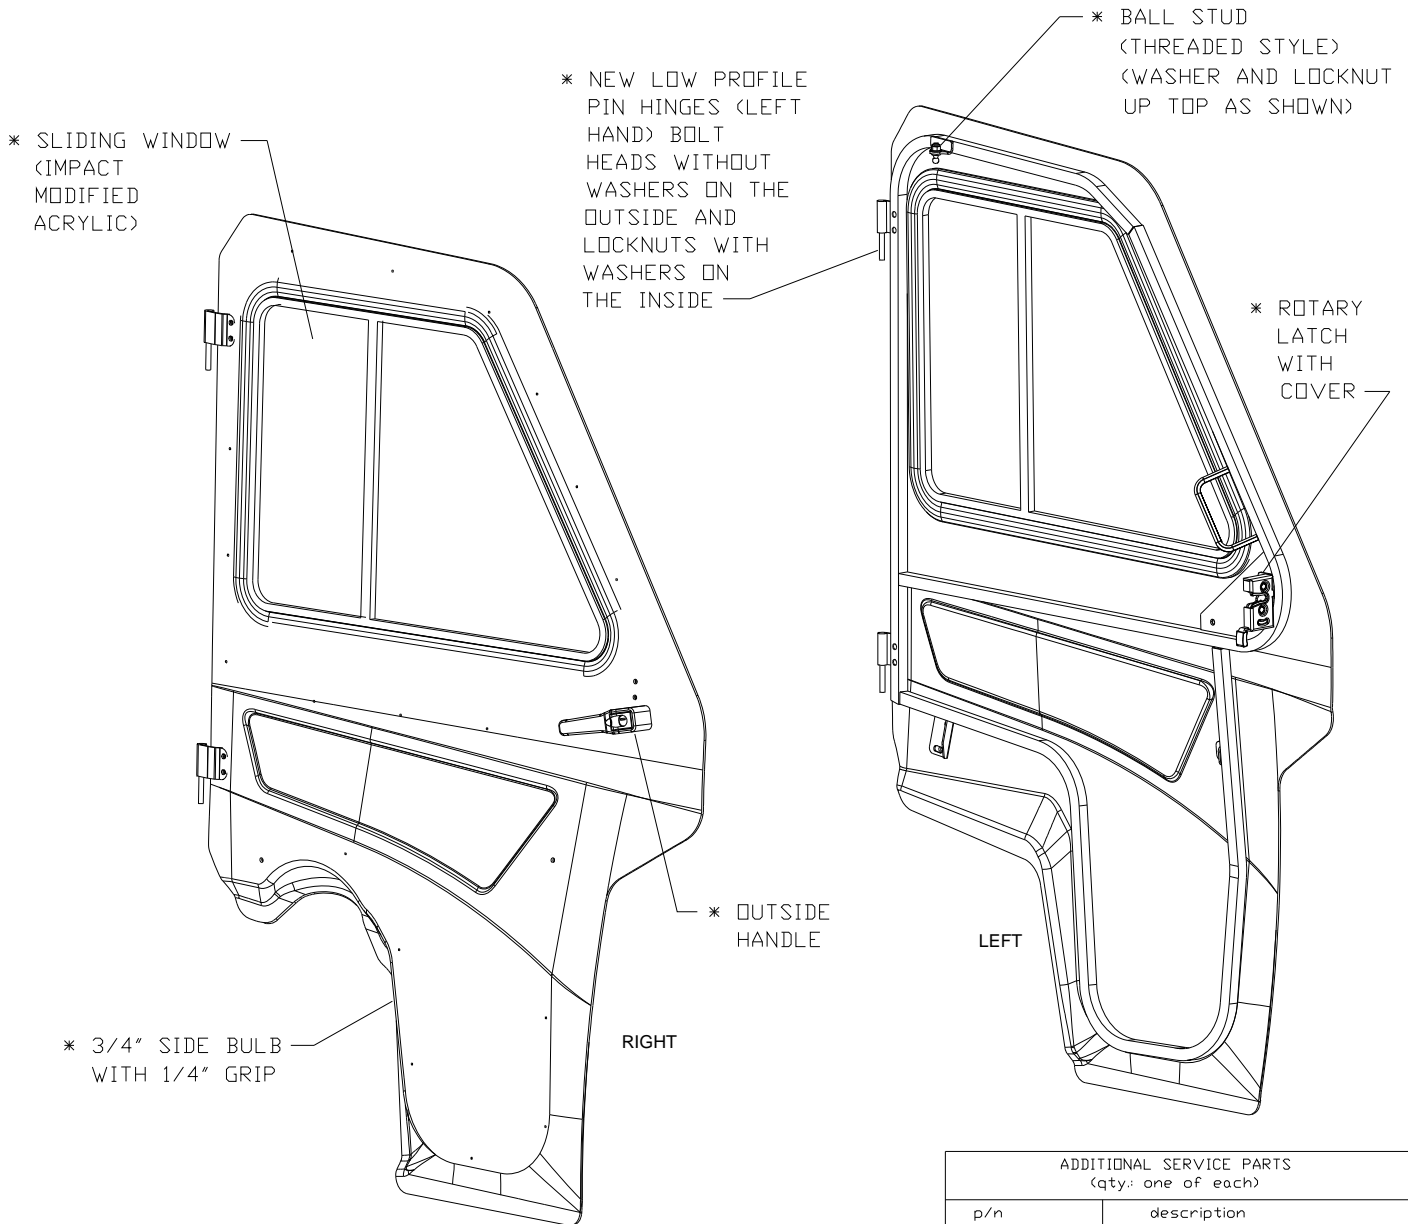

POLARIS RANGER (2010-) PARTS LIST FOR DOORS

DOOR ASSEMBLY

		QTY.	P/N
COLOR: RAVEN	LEFT	1	8SV-PRGR107L-B4
TEXTURE BLACK	RIGHT	1	8SV-PRGR107R-B4

RUBBER TYPES:

3/4" SIDE BULB
W/ 1/4" GRIP

9SV-PR38-15

ADDITIONAL SERVICE PARTS (qty.: one of each)	
p/n	description
8SV-SWPRG5LWR	SLIDING WINDOW - LEFT WITH RUBBER
8SV-SWPRG5RWR	SLIDING WINDOW - RIGHT WITH RUBBER

ADDITIONAL SERVICE PARTS (qty.: one of each)	
p/n	description
9SV-DHRL	OUTSIDE HANDLE KIT
9SV-DL06S	ROTARY LATCH KIT
9SV-GS02Q	GAS SHOCK KIT (QUICK RELEASE) (100 NEWTON)
9SV-HSLP	HINGE KIT (NEW STYLE)
8SV-PRGR17LSW	BLACK PLASTIC SKIN WITH SLIDER (LEFT SIDE DOOR)
8SV-PRGR17RSW	BLACK PLASTIC SKIN WITH SLIDER (RIGHT SIDE DOOR)