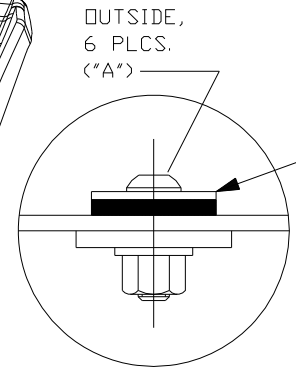

POLARIS RANGER (2010-)

PARTS LIST FOR ROOF

ROOF ASS'Y. QTY. P/N
COLOR: RAVEN 1 8SV-PRGR1RF-B4
TEXTURE BLACK

* 1" O.D. FENDER WASHER,
1" O.D. RUBBER WASHER (BLACK),
PLASTIC ROOF,
ROOF MOUNT BRACKET,
5/8" O.D. REGULAR WASHER,

**OUTSIDE
REAR
VIEW**