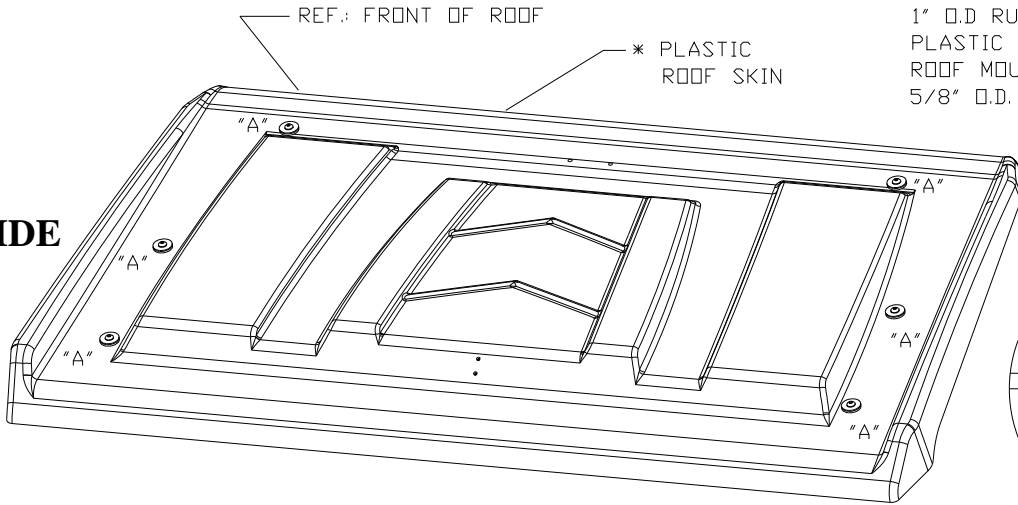

POLARIS RANGER (2010-)

PARTS LIST FOR ROOF

ROOF ASS'Y. QTY. P/N
COLOR: RAVEN 1 8SV-PRGR1RF-B4
TEXTURE BLACK

* 1" O.D. FENDER WASHER,
1" O.D. RUBBER WASHER (BLACK),
PLASTIC ROOF,
ROOF MOUNT BRACKET,
5/8" O.D. REGULAR WASHER,

**OUTSIDE
REAR
VIEW**