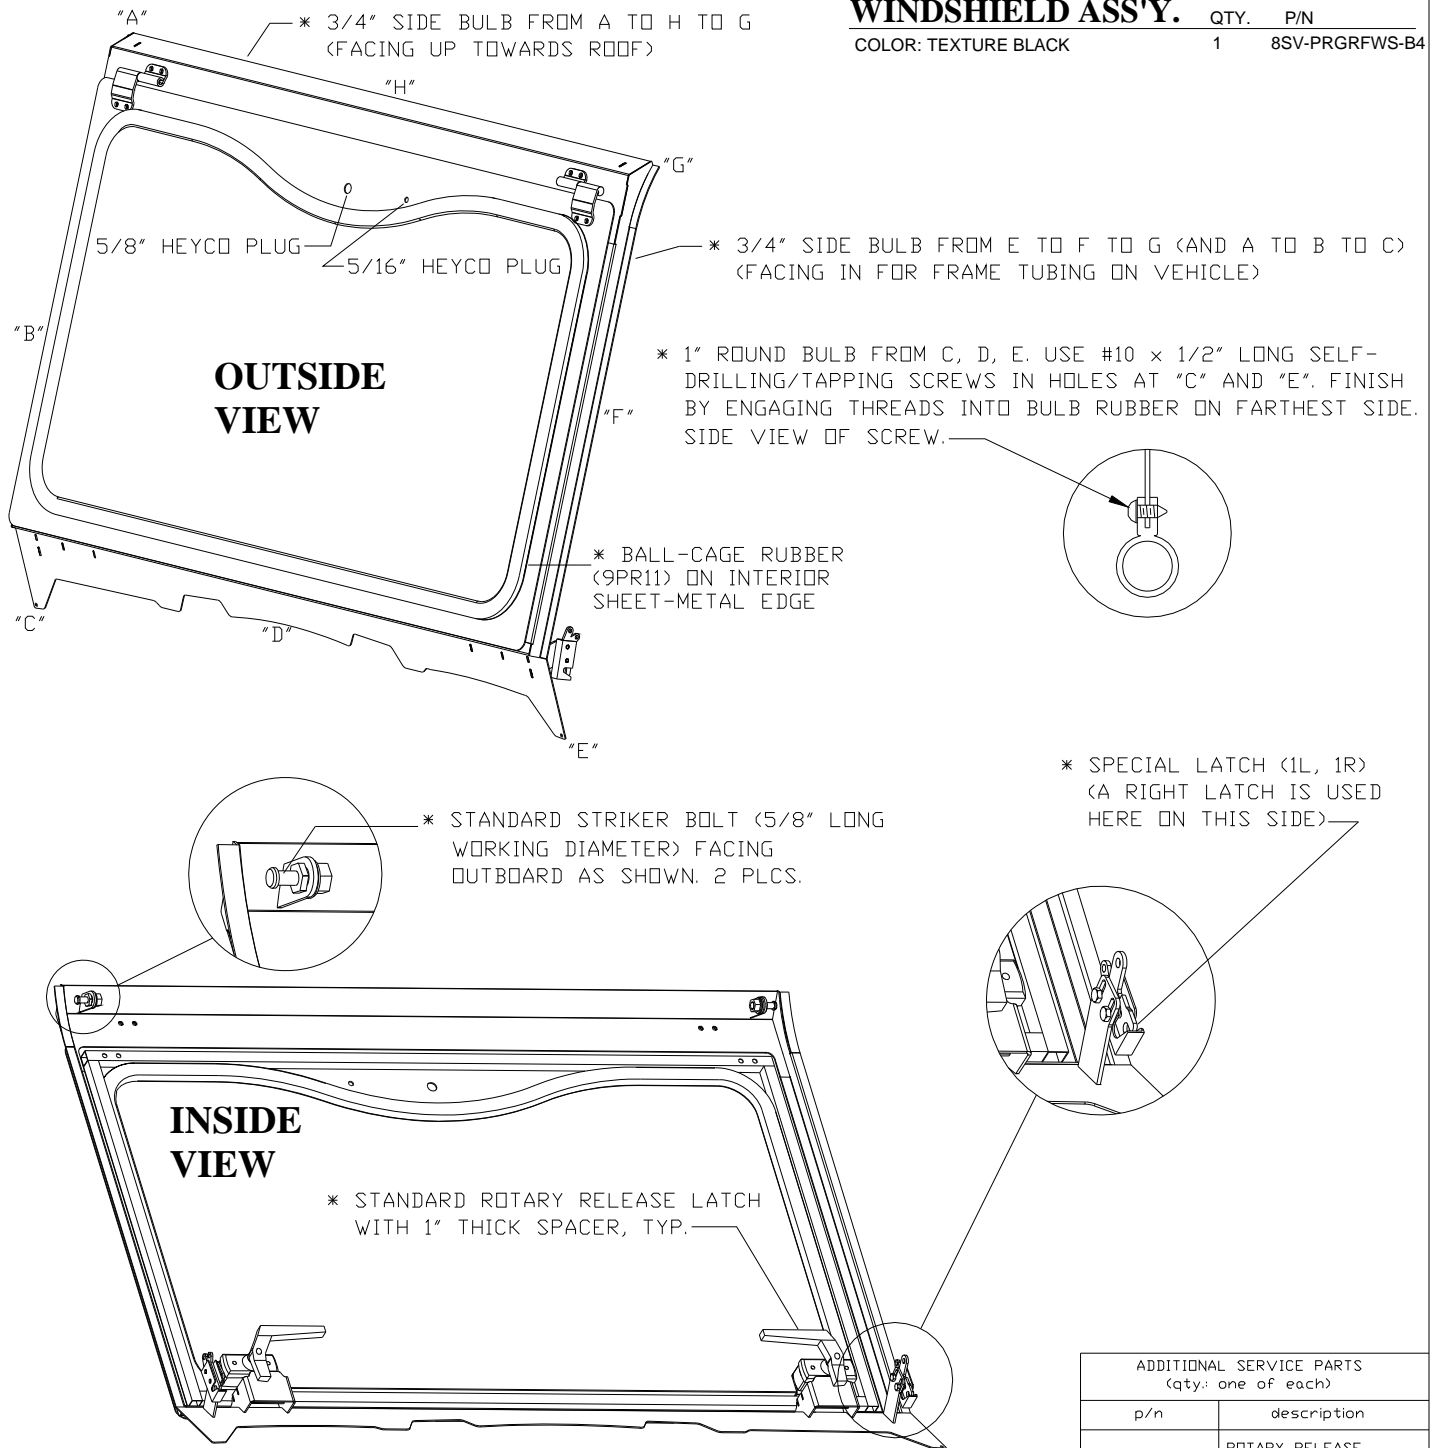

POLARIS RANGER (2010-) PARTS LIST FOR AS1 GLASS WINDSHIELD

RUBBER TYPES:

1" ROUND BULB 9SV-PR19-10	3/4" SIDE BULB 9SV-PR17-20

ADDITIONAL SERVICE PARTS (qty.: one of each)	
p/n	description
9SV-WL2	ROTARY RELEASE LATCH KIT
9SV-RFL	SPECIAL LATCH KIT (LEFT AND RIGHT)
9SV-DSTR	SHORT STRIKER PIN
9SV-HSLP	HINGE KIT (NEW STYLE)
9GL-25x47	AS1 WINDSHIELD