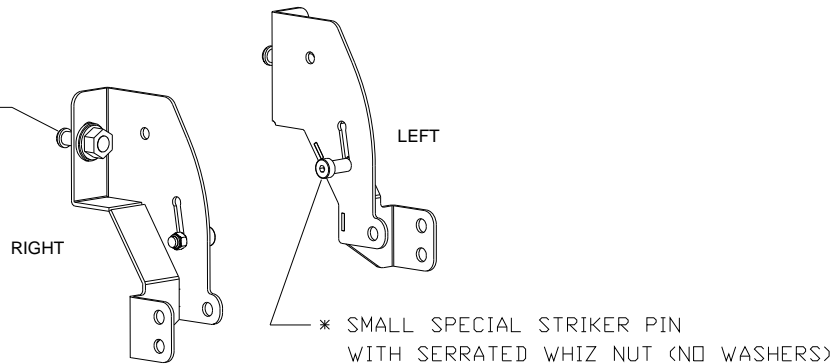

STRIKER MOUNT ASS'Y.

		QTY.	P/N
COLOR: RAVEN	LEFT	1	8SV-RGSMT2L-B4
TEXTURE BLACK	RIGHT	1	8SV-RGSMT2R-B4

* STANDARD STRIKER BOLT
(5/8" LONG WORKING DIAMETER)
FACING OUTBOARD AS SHOWN
(USE STANDARD FINGER GUARD)