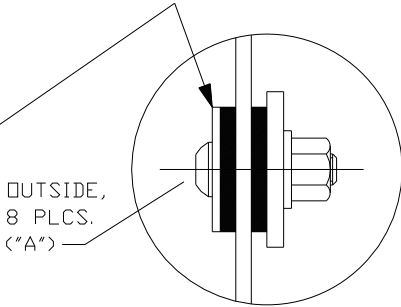

RUBBER TYPES:

- 5/8" REG. BULB
- 9SV-PR02-15
- 3/4" SIDE BULB
- 9SV-PR17-20

ADDITIONAL SERVICE PARTS (qty: one of each)	
p/n	description
9PRTK	RUBBER "T" LATCH KIT
9SV-DSTR	STANDARD STRIKER PIN SET
9SV-RFL	SPECIAL LATCH KIT (LEFT AND RIGHT)
8SV-RGRPPCSW	POLYCARBONATE REAR WINDOW WITH SLIDER
9SV-WC1	67" STEEL WINDOW CLIP (BOX OF 10)
8SV-PRGR014-VC	BLACK VINYL CURTAIN WITH 7 RIVETS