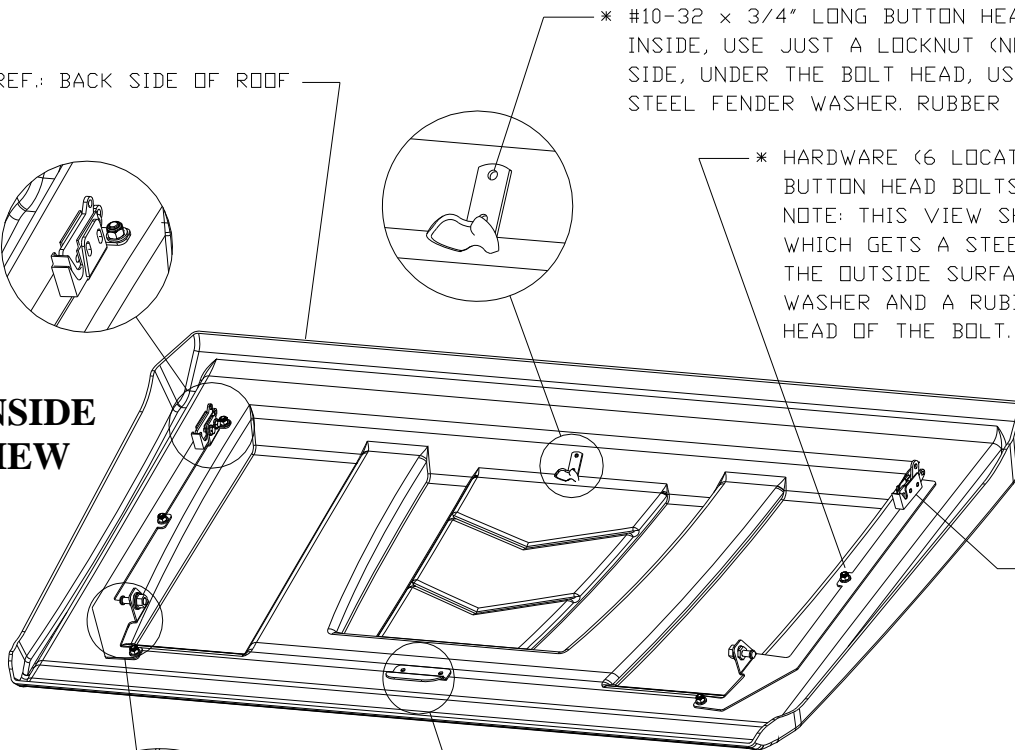

REF.: BACK SIDE OF ROOF

* #10-32 x 3/4" LONG BUTTON HEAD BOLT. HERE ON THE INSIDE, USE JUST A LOCKNUT (NO WASHER). ON THE OTHER SIDE, UNDER THE BOLT HEAD, USE A RUBBER WASHER AND A STEEL FENDER WASHER. RUBBER WASHER TO CONTACT ROOF.

* HARDWARE (6 LOCATIONS)
BUTTON HEAD BOLTS 5/16 x 1" LONG.
NOTE: THIS VIEW SHOWS THE INSIDE WHICH GETS A STEEL WASHER AND A LOCKNUT. THE OUTSIDE SURFACE GETS A STEEL FENDER WASHER AND A RUBBER WASHER UNDER THE HEAD OF THE BOLT. SEE ENLARGED VIEW ABOVE.

**INSIDE
VIEW**