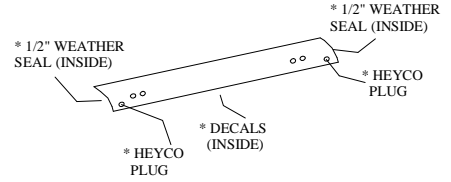

# YAMAHA ADVENTURER CAB PARTS LIST (1YAD1AS)

**ROOF** QTY. P/N  
1 8SV-CT01A

**WINDSHIELD** QTY. P/N  
1 8SV-CT02A

**WINDSHIELD SUPPORT** QTY. P/N  
1 8SV-CT05-B5  
BLACK

**LOWER REAR PANEL** QTY. P/N  
BLACK 1 8SV-YA14-B5