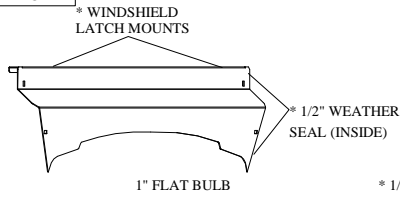

FRONT FILLERS QTY. P/N
BLACK LEFT 1 8SV-YA12L-B5
RIGHT 1 8SV-YA12R-B5