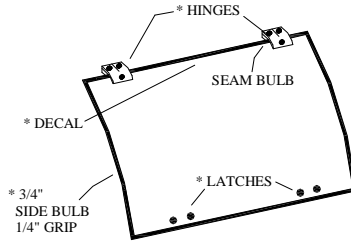

# CAB INSTALLATION INSTRUCTIONS

FOR YAMAHA ADVENTURER (p/n 1YAD1AS)

The contents of this envelope are the property of the owner.  
Be sure to leave with the owner when installation is complete.

INSTALLATION & OWNER'S MANUAL

# YAMAHA ADVENTURER CAB PARTS LIST (1YAD1AS)

**ROOF** QTY. P/N  
1 8SV-CT01A

**WINDSHIELD** QTY. P/N  
1 8SV-CT02A

**WINDSHIELD SUPPORT** QTY. P/N  
1 8SV-CT05-B5  
BLACK

**LOWER REAR PANEL** QTY. P/N  
BLACK 1 8SV-YA14-B5

### RUBBER TYPES:

3/4" SIDE BULB

7/16" SIDE BULB W/ 1/4" GRIP

5/8" REG. BULB

1/4" x 3/4" EXPAND-A-FOAM (commonly known as 1")

2" x 3/4" EXPAND-A-FOAM