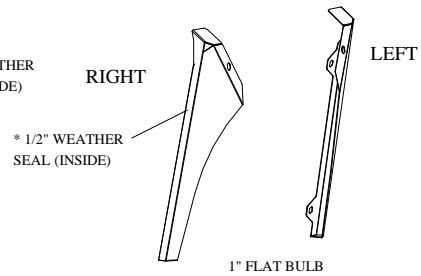

YAMAHA ADVENTURER CAB PARTS LIST (1YAD1AS)

ROOF QTY. P/N
1 8SV-CT01A

WINDSHIELD QTY. P/N
1 8SV-CT02A

WINDSHIELD SUPPORT QTY. P/N
1 8SV-CT05-B5
BLACK

LOWER REAR PANEL QTY. P/N
BLACK 1 8SV-YA14-B5

WINDSHIELD COWL QTY. P/N
BLACK 1 8SV-YA03-B5

FRONT FILLERS QTY. P/N
BLACK LEFT 1 8SV-YA12L-B5
RIGHT 1 8SV-YA12R-B5

REAR PANEL QTY. P/N
1 8SV-YA06

REAR CROSS BRACE QTY. P/N
BLACK 1 8SV-CT08-B5

ROOF SUPPORTS QTY. P/N
BLACK 3 8SV-CT16-B5

SEAT BACK MOUNT QTY. P/N
BLACK 1 8SV-YA15-B5

REAR MOUNTS QTY. P/N
BLACK LEFT 1 8SV-YA11-B5 (SET OF 1L & 1R)
RIGHT 1

FRONT MOUNTS QTY. P/N
BLACK LEFT 1 8SV-YA17-B5 (SET OF 1L & 1R)
RIGHT 1

TAILPIPE QTY. P/N
BLACK 1 8SV-YA18-B5

RUBBER TYPES:

 TRIM LOCK 9PR01	 3/4" SIDE BULB W/ 1/4" GRIP 9PR29	 7/16" SIDE BULB W/ 1/4" GRIP 9PR29	 1" FLAT BULB 9PR05	 1/2" WEATHER SEAL 9PR20

*IN HOUSE APPLICATIONS