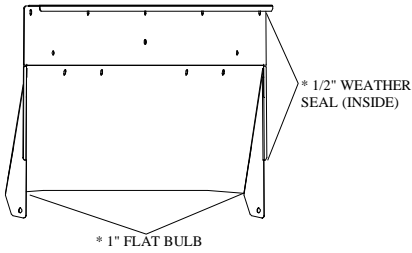

# YAMAHA ADVENTURER CAB PARTS LIST (1YAD1AS)

**ROOF** QTY. P/N  
1 8SV-CT01A

**WINDSHIELD** QTY. P/N  
1 8SV-CT02A

**WINDSHIELD SUPPORT** QTY. P/N  
1 8SV-CT05-B5  
BLACK

**LOWER REAR PANEL** QTY. P/N  
BLACK 1 8SV-YA14-B5