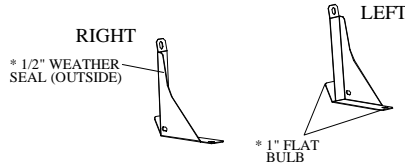

REAR MOUNTS QTY. P/N
BLACK LEFT 1 8SV-YA11-B5 (SET OF 1L & 1R)
RIGHT 1