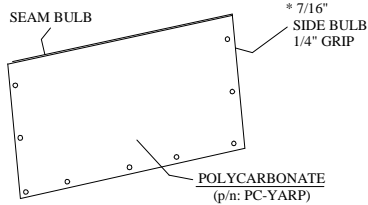

REAR PANEL QTY. P/N
1 8SV-YA06