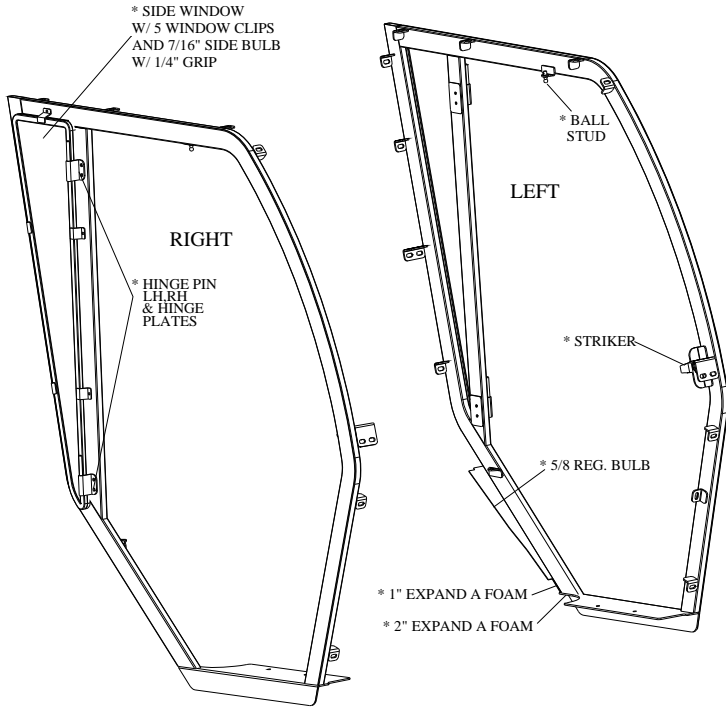

YAMAHA ADVENTURER CAB PARTS LIST (1YAD1AS)

FRAMES

BLACK

	QTY.	P/N
LEFT	1	8SV-YA9L-B5
RIGHT	1	8SV-YA9R-B5

ADDITIONAL SERVICE PARTS		
QTY./UNIT	P/N	DESCRIPTION
1	YA-HWK	HARDWARE KIT
1	9SV-HDR1	DOOR HINGE KIT - LEFT AND RIGHT
1	9SV-IHRL	DOOR LATCH KIT - LEFT AND RIGHT
1	9SV-OHRL	OUTSIDE R-LATCH HANDLES W/ KEY (2)
1	9SV-GH	GRAB HANDLES (2)
1	8SV-SWC2L	LEFT DOOR SLIDING WINDOW
1	8SV-SWC2R	RIGHT DOOR SLIDING WINDOW
1	8SV-PGCT03	LOWER DOOR ACRYLIC WINDOW
1	9SV-GS02	DOOR GAS SPRING (SINGLE)
1	8SV-GLCT01	SIDE FRAME WINDOW W/ RUBBER
1	9SV-HWS	WINDSHIELD HINGE KIT (2 HINGES)
1	9SV-WL1	WINDSHIELD LATCH KIT (2 LATCHES)

RUBBER TYPES:

3/4" SIDE BULB

7/16" SIDE BULB W/ 1/4" GRIP

5/8" REG. BULB

1/4" x 3/4" EXPAND-A-FOAM (commonly known as 1")

2" x 3/4" EXPAND-A-FOAM