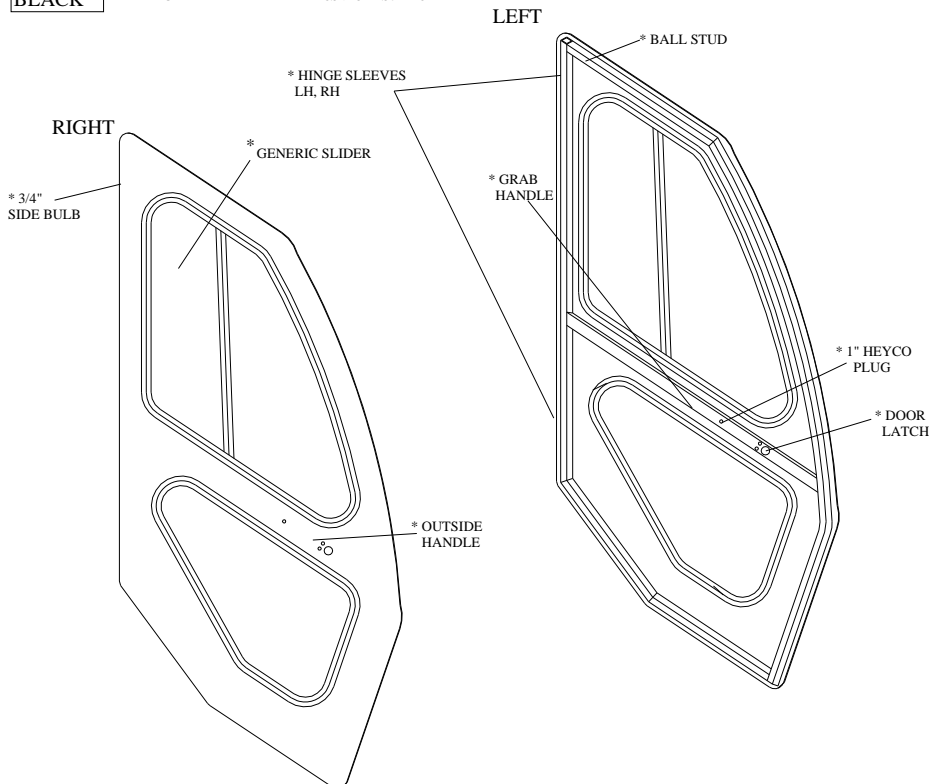

HARD DOORS

BLACK

	QTY.	P/N
LEFT	1	8SV-CTAS7L-B5
RIGHT	1	8SV-CTAS7R-B5

*IN HOUSE APPLICATIONS

CABS/BLADES/SPREADERS/ACCESSORIES

*IN HOUSE APPLICATIONS