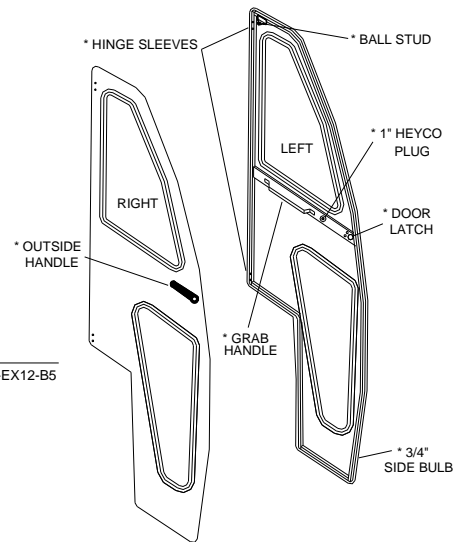

ROLL BAR BRACKET		QTY.	P/N
BLACK POLY	2	8SV-EX11-B5	

REAR MOUNT		QTY.	P/N
BLACK POLY	2	8SV-EX10-B5	

SMV MOUNT		QTY.	P/N
BLACK POLY	1	8SV-EX13-B5	

HARD DOORS		QTY.	P/N
BLACK POLY	LEFT 1	8SV-EX7L-B5	
	RIGHT 1	8SV-EX7R-B5	

SIDE FRAMES		QTY.	P/N
BLACK POLY	LEFT 1	8SV-EX9L-B5	
	RIGHT 1	8SV-EX9R-B5	

LIGHT MOUNT		QTY.	P/N
BLACK POLY	2	8SV-EX12-B5	

ADDITIONAL SERVICE PARTS

RUBBER TYPES:			
TRIM-LOK		ARCH PSA	
9PR01	9PR09	9PR05	9PR29
3/4" SIDE BULB	3/4" SIDE BULB W/ 1/4" GRIP & 2 WIPERS	1" FLAT BULB	1/2" WEATHER SEAL
9PR17	9PR38	9PR05	9PR20
			7/16" SIDE BULB W/ 1/4" GRIP & 2 WIPERS
			9PR29