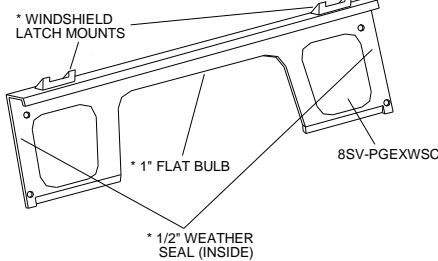

YANMAR Ex SERIES CAB PARTS LIST

ROOF		QTY.	P/N
BLACK POLY	1	8SV-EX01-B5	

WINDSHIELD		QTY.	P/N
BLACK POLY	1	8SV-EX02	

WINDSHIELD SUPPORT		QTY.	P/N
BLACK POLY	1	8SV-KU304-B5	

COWL		QTY.	P/N
BLACK POLY	1	8SV-EX03-B5	