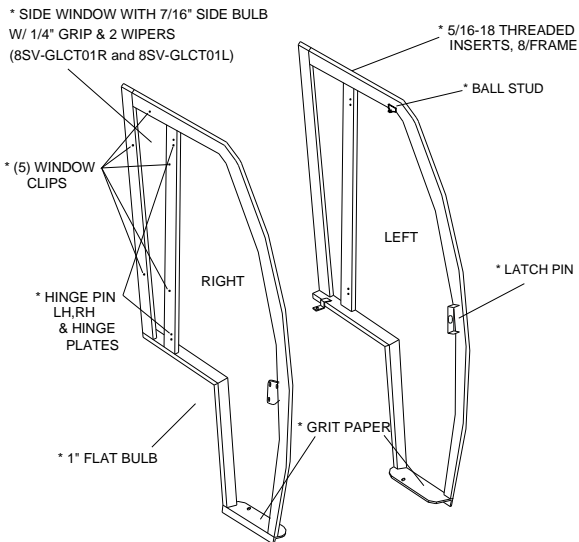

SIDE FRAMES		QTY.	P/N
BLACK POLY	LEFT 1	8SV-EX9L-B5	
	RIGHT 1	8SV-EX9R-B5	

LIGHT MOUNT		QTY.	P/N
BLACK POLY	2	8SV-EX12-B5	

ADDITIONAL SERVICE PARTS

RUBBER TYPES:			
TRIM-LOK		ARCH PSA	
9PR01	9PR09	9PR05	9PR29
3/4" SIDE BULB	3/4" SIDE BULB W/ 1/4" GRIP & 2 WIPERS	1" FLAT BULB	1/2" WEATHER SEAL
9PR17	9PR38	9PR05	9PR20
			7/16" SIDE BULB W/ 1/4" GRIP & 2 WIPERS
			9PR29