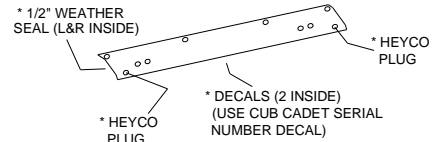

YANMAR Ex SERIES CAB PARTS LIST

ROOF		QTY.	P/N
BLACK POLY	1	8SV-EX01-B5	

WINDSHIELD		QTY.	P/N
BLACK POLY	1	8SV-EX02	

WINDSHIELD SUPPORT		QTY.	P/N
BLACK POLY	1	8SV-KU304-B5	

COWL		QTY.	P/N
BLACK POLY	1	8SV-EX03-B5	

ROLL BAR BRACKET		QTY.	P/N
BLACK POLY	2	8SV-EX11-B5	

REAR MOUNT		QTY.	P/N
BLACK POLY	2	8SV-EX10-B5	

SMV MOUNT		QTY.	P/N
BLACK POLY	1	8SV-EX13-B5	

HARD DOORS		QTY.	P/N
BLACK POLY	LEFT 1	8SV-EX7L-B5	
	RIGHT 1	8SV-EX7R-B5	

SIDE FRAMES		QTY.	P/N
BLACK POLY	LEFT 1	8SV-EX9L-B5	
	RIGHT 1	8SV-EX9R-B5	

LIGHT MOUNT		QTY.	P/N
BLACK POLY	2	8SV-EX12-B5	

ADDITIONAL SERVICE PARTS

RUBBER TYPES:			
TRIM-LOK		ARCH PSA	
9PR01	9PR09	9PR05	9PR29
3/4" SIDE BULB	3/4" SIDE BULB W/ 1/4" GRIP & 2 WIPERS	1" FLAT BULB	1/2" WEATHER SEAL
9PR17	9PR38	9PR05	9PR20
			7/16" SIDE BULB W/ 1/4" GRIP & 2 WIPERS
			9PR29

QTY./UNIT	P/N	DESCRIPTION
1	EX-HWB	HARDWARE KIT
1	9SV-HDR1	DOOR HINGE KIT
1	9SV-IHRL	INSIDE HANDLE ROTARY LATCH KIT (L&R)
1	9SV-OHRL	OUTSIDE HANDLE ROTARY LATCH KIT
1	8SV-GL20x24	UPPER DOOR GLASS WINDOW
1	8SV-PGEXLD	LOWER DOOR ACRYLIC WINDOW
1	9SV-GS02	GAS SPRING, DOOR (SET OF 2)
1	9SV-HWS	WINDSHIELD HINGE KIT
1	9SV-WL1	WINDSHIELD LATCH KIT