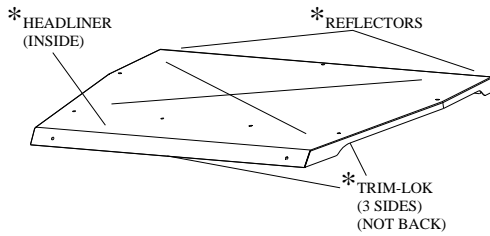

YANMAR LX CAB (p/n: 1CYLX490AS)

ROOF	QTY.	P/N
POLY-BLACK	1	8SV-YLX01-B5