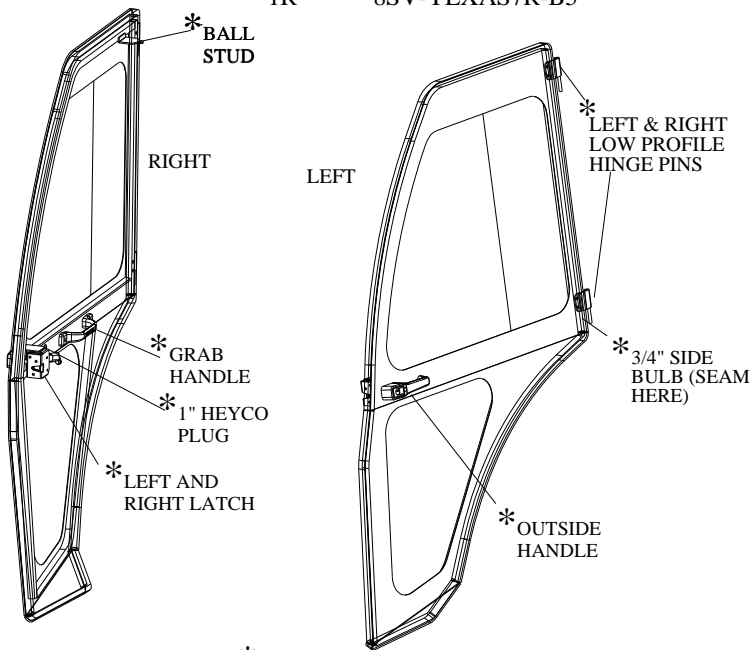

ADDITIONAL SERVICE PARTS

QTY.:	P/N:	DESCRIPTION:
1	8SV-GL48x23	REAR PANEL WINDOW ONLY WITH RUBBER
1	8SV-GL9x30	SIDE FRAME WINDOW WITH RUBBER
1	8SV-SWC2L	LEFT DOOR SLIDER WITH RUBBER
1	8SV-SWC2R	RIGHT DOOR SLIDER WITH RUBBER
1	8SV-YLXLD	LOWER DOOR WINDOW WITH RUBBER
1	8SV-PGYLXFL	FRONT LEG WINDOW WITH RUBBER
1	YLXHWK-01	HARDWARE KIT (CAB)
1	9SV-GS09	GAS SPRING - 10" LONG (DOOR SET OF 2)
1	9SV-HSLP	DOOR HINGE KIT
1	9SV-DL02	DOOR LATCH KIT - NON-LOCKING WITH GRAB HANDLE
1	9SV-DHRL	OUTSIDE HANDLE ROTARY LATCH KIT
1	9SV-IHRL	INSIDE HANDLE ROTARY LATCH KIT
1	9SV-GH	GRAB HANDLE KIT
1	9SV-HWSS	WINDSHIELD HINGE KIT
1	9SV-WL1	WINDSHIELD LATCH KIT
1	9KX001A-B	DOOR SLEEVE - ZINC BLACK

YANMAR LX CAB (p/n: 1CYLX490AS)

SIDE FRAMES

	QTY.	P/N
POLY-BLACK	1L	8SV-YLX9L-B5
	1R	8SV-YLX9R-B5

DOORS

	QTY.	P/N
POLY-BLACK	1L	8SV-YLXAS7L-B5
	1R	8SV-YLXAS7R-B5

* IN HOUSE APPLICATIONS