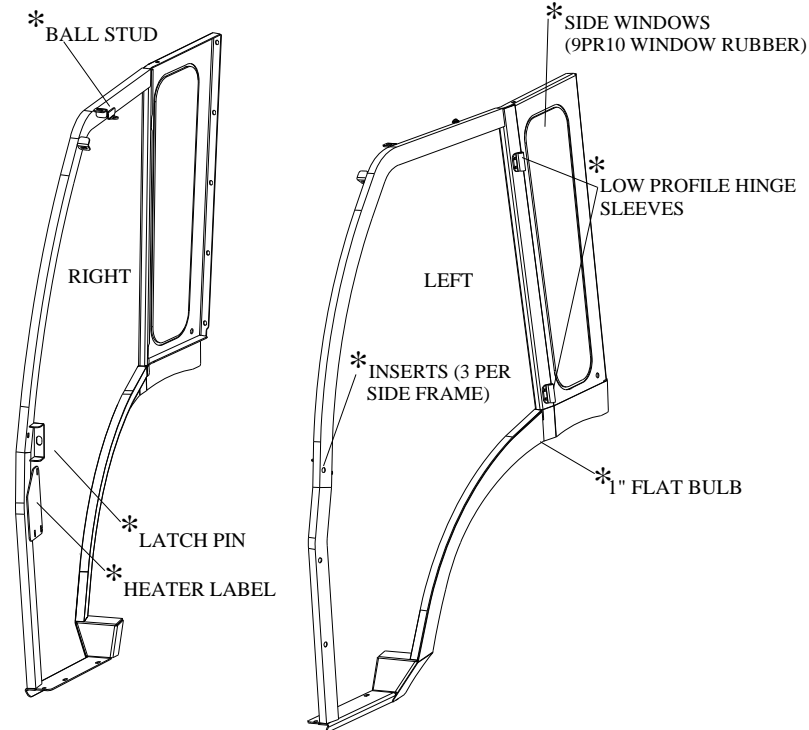

YANMAR LX CAB (p/n: 1CYLX490AS)

SIDE FRAMES

	QTY.	P/N
POLY-BLACK	1L	8SV-YLX9L-B5
	1R	8SV-YLX9R-B5