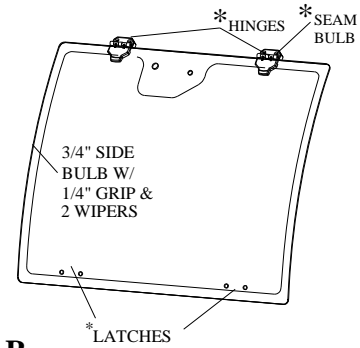

WINDSHIELD	QTY.	P/N
	1	8SV-BX2502