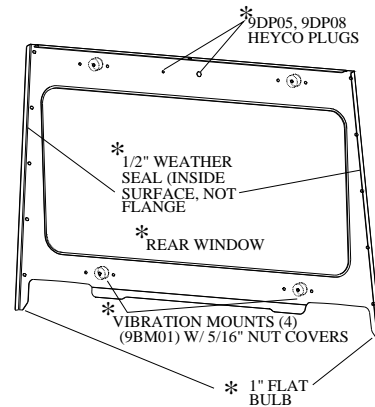

YANMAR LX CAB (p/n: 1CYLX490AS)

ROOF	QTY.	P/N
POLY-BLACK	1	8SV-YLX01-B5

WINDSHIELD	QTY.	P/N
	1	8SV-BX2502

FRONT LEGS	QTY.	P/N
POLY-BLACK	1	LEFT 8SV-YLX03L-B5
	1	RIGHT 8SV-YLX03R-B5

REAR PANEL	QTY.	P/N
POLY-BLACK	1	8SV-YLX06-B5