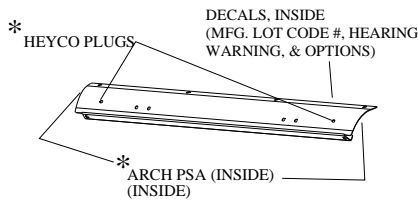

YANMAR LX CAB (p/n: 1CYLX490AS)

ROOF	QTY.	P/N
POLY-BLACK	1	8SV-YLX01-B5

WINDSHIELD	QTY.	P/N
	1	8SV-BX2502

FRONT LEGS	QTY.	P/N
POLY-BLACK	1	LEFT 8SV-YLX03L-B5
	1	RIGHT 8SV-YLX03R-B5

REAR PANEL	QTY.	P/N
POLY-BLACK	1	8SV-YLX06-B5

COWL	QTY.	P/N
POLY-BLACK	1	8SV-YLX05-B5

WINDSHIELD SUPPORT	QTY.	P/N
POLY-BLACK	1	8SV-YLX04-B5

ROLL BAR BRACKET	QTY.	P/N
POLY-BLACK	4	8SV-YLX15-B5

* IN HOUSE APPLICATIONS			
RUBBER TYPES: 3/4" SIDE BULB 9SV-PR17-20 1" SIDE BULB 9SV-PR16-10 1/4" x 3/4" EXPAND-A-FOAM 9SV-PR30-5	1" FLAT BULB 9SV-PRO5-10 TRIM-LOK 9SV-PRO1-10	ARCH PSA 9SV-PRO9-10 3/4" SIDE BULB W/ 1/4" GRIP & 2 WIPERS 9SV-PR38-15	1/2" WEATHER SEAL 9SV-PR20-10

ADDITIONAL SERVICE PARTS

QTY.:	P/N:	DESCRIPTION:
1	8SV-GL48x23	REAR PANEL WINDOW ONLY WITH RUBBER
1	8SV-GL9x30	SIDE FRAME WINDOW WITH RUBBER
1	8SV-SWC2L	LEFT DOOR SLIDER WITH RUBBER
1	8SV-SWC2R	RIGHT DOOR SLIDER WITH RUBBER
1	8SV-YLXLD	LOWER DOOR WINDOW WITH RUBBER
1	8SV-PGYLXFL	FRONT LEG WINDOW WITH RUBBER
1	YLXHWK-01	HARDWARE KIT (CAB)
1	9SV-GS09	GAS SPRING - 10" LONG (DOOR SET OF 2)
1	9SV-HSLP	DOOR HINGE KIT
1	9SV-DL02	DOOR LATCH KIT - NON-LOCKING WITH GRAB HANDLE
1	9SV-DHRL	OUTSIDE HANDLE ROTARY LATCH KIT
1	9SV-IHRL	INSIDE HANDLE ROTARY LATCH KIT
1	9SV-GH	GRAB HANDLE KIT
1	9SV-HWSS	WINDSHIELD HINGE KIT
1	9SV-WL1	WINDSHIELD LATCH KIT
1	9KX001A-B	DOOR SLEEVE - ZINC BLACK