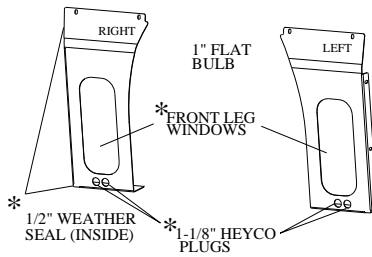

YANMAR LX CAB (p/n: 1CYLX490AS)

ROOF	QTY.	P/N
POLY-BLACK	1	8SV-YLX01-B5

WINDSHIELD	QTY.	P/N
	1	8SV-BX2502

FRONT LEGS	QTY.	P/N
POLY-BLACK	1	LEFT 8SV-YLX03L-B5
	1	RIGHT 8SV-YLX03R-B5

REAR PANEL	QTY.	P/N
POLY-BLACK	1	8SV-YLX06-B5

COWL	QTY.	P/N
POLY-BLACK	1	8SV-YLX05-B5

WINDSHIELD SUPPORT	QTY.	P/N
POLY-BLACK	1	8SV-YLX04-B5

ROLL BAR BRACKET	QTY.	P/N
POLY-BLACK	4	8SV-YLX15-B5

* IN HOUSE APPLICATIONS			
RUBBER TYPES: 3/4" SIDE BULB 9SV-PR17-20 1" SIDE BULB 9SV-PR16-10 1/4" x 3/4" EXPAND-A-FOAM 9SV-PR30-5	1" FLAT BULB 9SV-PRO5-10 TRIM-LOK 9SV-PRO1-10	ARCH PSA 9SV-PRO9-10 3/4" SIDE BULB W/ 1/4" GRIP & 2 WIPERS 9SV-PR38-15	1/2" WEATHER SEAL 9SV-PR20-10