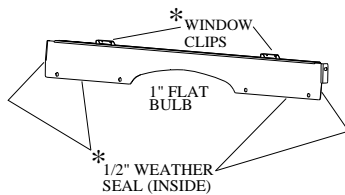

YANMAR LX CAB (p/n: 1CYLX490AS)

ROOF	QTY.	P/N
POLY-BLACK	1	8SV-YLX01-B5

WINDSHIELD	QTY.	P/N
	1	8SV-BX2502

FRONT LEGS	QTY.	P/N
POLY-BLACK	1	LEFT 8SV-YLX03L-B5
	1	RIGHT 8SV-YLX03R-B5

REAR PANEL	QTY.	P/N
POLY-BLACK	1	8SV-YLX06-B5

COWL	QTY.	P/N
POLY-BLACK	1	8SV-YLX05-B5

WINDSHIELD SUPPORT	QTY.	P/N
POLY-BLACK	1	8SV-YLX04-B5

ROLL BAR BRACKET	QTY.	P/N
POLY-BLACK	4	8SV-YLX15-B5

* IN HOUSE APPLICATIONS			
RUBBER TYPES: 3/4" SIDE BULB 9SV-PR17-20 1" SIDE BULB 9SV-PR16-10 1/4" x 3/4" EXPAND-A-FOAM 9SV-PR30-5	1" FLAT BULB 9SV-PRO5-10 TRIM-LOK 9SV-PRO1-10	ARCH PSA 9SV-PRO9-10 3/4" SIDE BULB W/ 1/4" GRIP & 2 WIPERS 9SV-PR38-15	1/2" WEATHER SEAL 9SV-PR20-10