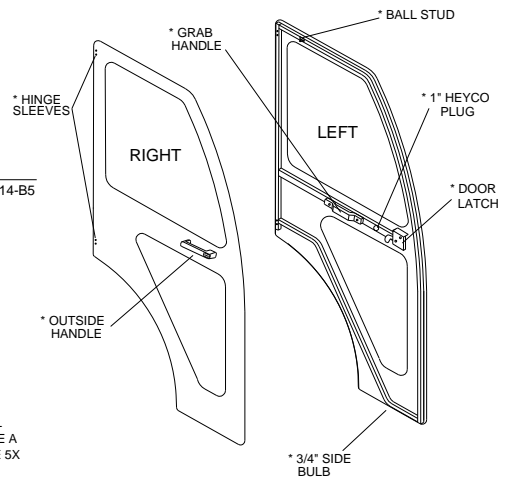

HARD DOORS

BLACK POLY LEFT 1 8SV-SC7L-B5
RIGHT 1 8SV-SC7R-B5

* IN HOUSE APPLICATIONS