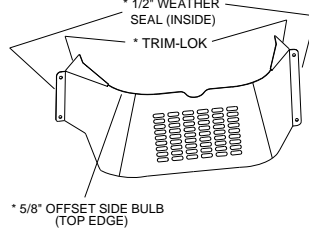

AIR INTAKE SHIELD

BLACK POLY QTY. P/N
1 8SV-SC10-B5