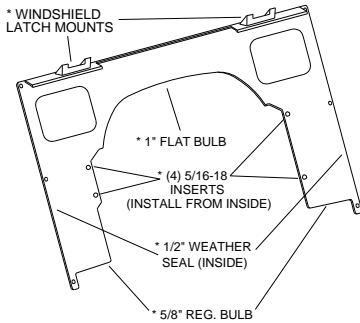

COWL

BLACK POLY QTY. P/N
1 8SV-SC03-B5

ROLL BAR BRACKET

BLACK POLY QTY. P/N
2 8SV-SC12-B5

REAR MOUNT BRACKETS

BLACK POLY QTY. P/N
1 SET 8SV-SC11-B5