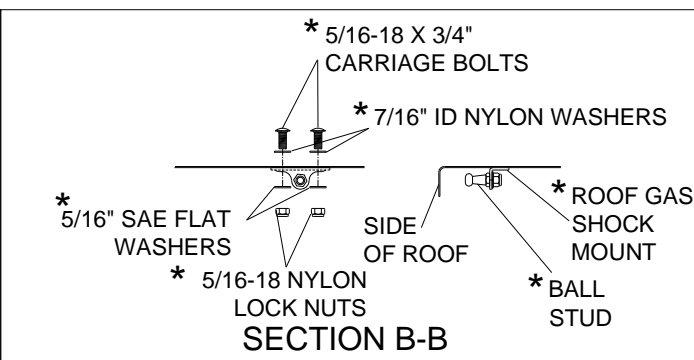

YANMAR Sc2450 CAB ROOF PARTS LIST

ROOF	QTY.	P/N
BLACK POLY	1	8SV-SC5001-B5

ADDITIONAL SERVICE PARTS

RUBBER TYPES:

P/N	DESCRIPTION
9SV-GH	GRAB HANDLE KIT (2 HANDLES)
9SV-HSLP	HINGES (4)
9SV-RFL	ROOF LATCHES (1 LEFT, 1 RIGHT)
9SV-GS02	GAS SPRINGS (2)
9SV-GS02A	BALL STUD (10)
8SV-KAT414A-B4	ROOF GAS SHOCK MOUNT (2)