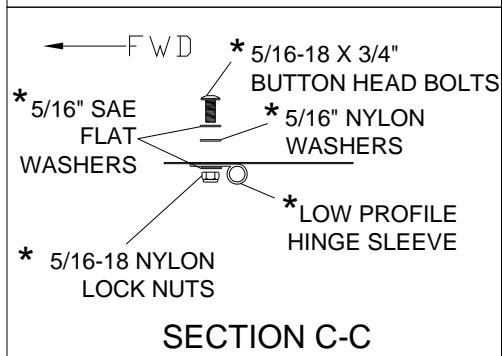

YANMAR Sc2450 CAB ROOF PARTS LIST

ROOF	QTY.	P/N
BLACK POLY	1	8SV-SC5001-B5

ADDITIONAL SERVICE PARTS

RUBBER TYPES:

P/N	DESCRIPTION
9SV-GH	GRAB HANDLE KIT (2 HANDLES)
9SV-HSLP	HINGES (4)
9SV-RFL	ROOF LATCHES (1 LEFT, 1 RIGHT)
9SV-GS02	GAS SPRINGS (2)
9SV-GS02A	BALL STUD (10)
8SV-KAT414A-B4	ROOF GAS SHOCK MOUNT (2)