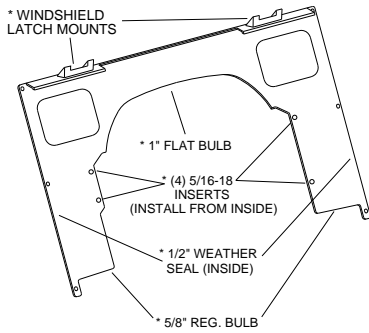

YANMAR Sc2450 CAB PARTS LIST

COWL	QTY.	P/N
BLACK POLY	1	8SV-SC03-B5