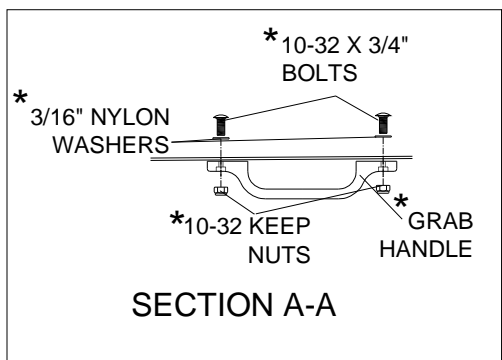

YANMAR Sc2450 CAB ROOF PARTS LIST

ROOF	QTY.	P/N
BLACK POLY	1	8SV-SC5001-B5

ADDITIONAL SERVICE PARTS

RUBBER TYPES:

P/N	DESCRIPTION
9SV-GH	GRAB HANDLE KIT (2 HANDLES)
9SV-HSLP	HINGES (4)
9SV-RFL	ROOF LATCHES (1 LEFT, 1 RIGHT)
9SV-GS02	GAS SPRINGS (2)
9SV-GS02A	BALL STUD (10)
8SV-KAT414A-B4	ROOF GAS SHOCK MOUNT (2)