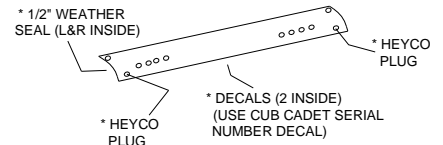

WINDSHIELD SUPPORT	QTY.	P/N
BLACK POLY	1	8SV-SC5004-B5