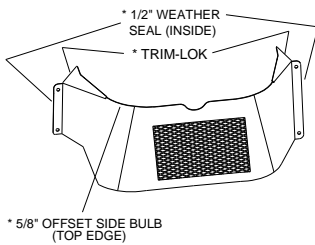

AIR INTAKE SHIELD	QTY.	P/N
BLACK POLY	1	8SV-SC10-B5