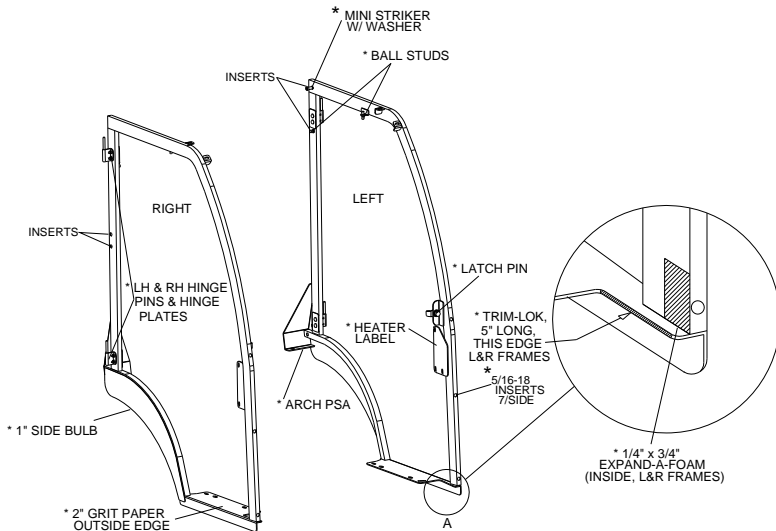

ROLL BAR BRACKET	QTY.	P/N
BLACK POLY	2	8SV-SC5012-B5

SIDE FRAMES	QTY.	P/N
BLACK POLY	LEFT 1	8SV-SC509L-B5
	RIGHT 1	8SV-SC509R-B5