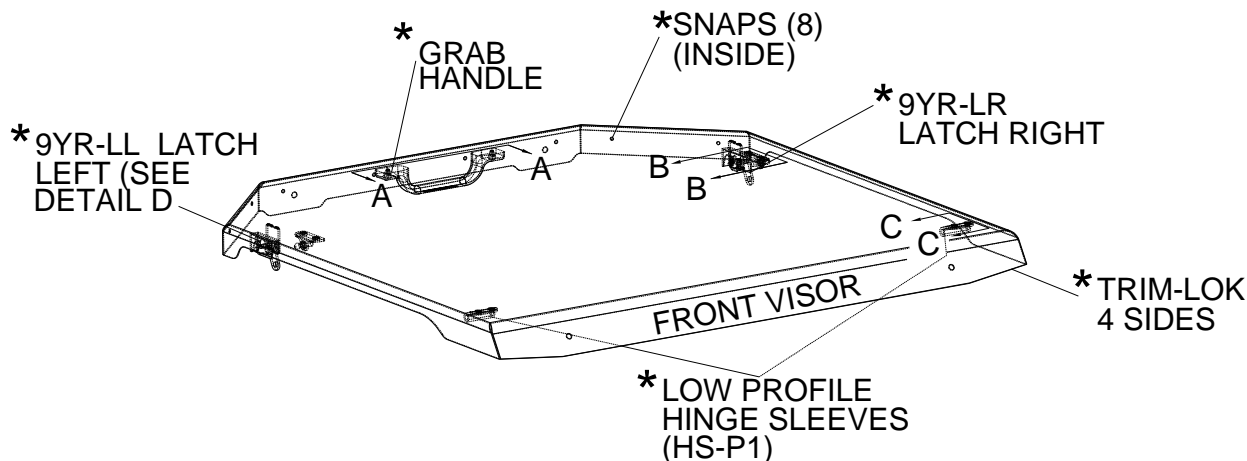

YANMAR Sc2450 CAB ROOF PARTS LIST

ROOF	QTY.	P/N
BLACK POLY	1	8SV-SC5001-B5

ADDITIONAL SERVICE PARTS

RUBBER TYPES:

P/N	DESCRIPTION
9SV-GH	GRAB HANDLE KIT (2 HANDLES)
9SV-HSLP	HINGES (4)
9SV-RFL	ROOF LATCHES (1 LEFT, 1 RIGHT)
9SV-GS02	GAS SPRINGS (2)
9SV-GS02A	BALL STUD (10)
8SV-KAT414A-B4	ROOF GAS SHOCK MOUNT (2)