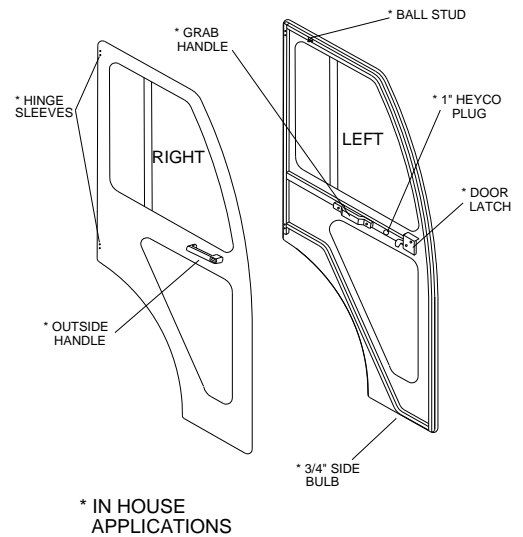

HARD DOORS	QTY.	P/N
BLACK POLY	LEFT 1	8SV-SC507L-B5
	RIGHT 1	8SV-SC507R-B5