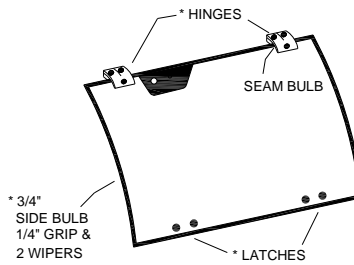

APPROXIMATE INSTALLATION TIME: 2 to 3 HOURS
(excluding accessories)

Shown with optional work lights.
Optional Heater also available.

YANMAR Sc2450 CAB PARTS LIST

COWL	QTY.	P/N
BLACK POLY	1	8SV-SC03-B5

WINDSHIELD	QTY.	P/N
BLACK POLY	1	8SV-SC02