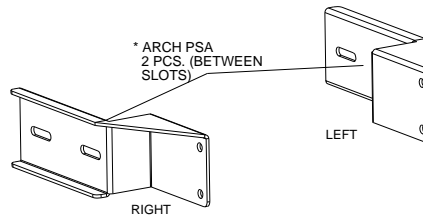

ROLL BAR MOUNTS	QTY.	P/N
BLACK POLY	1 SET	8SV-SC5013-B5