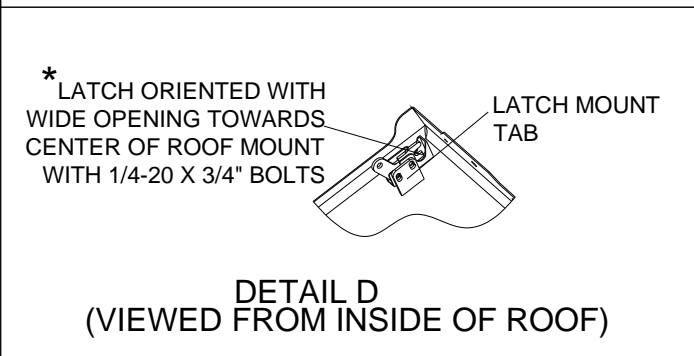

YANMAR Sc2450 CAB ROOF PARTS LIST

ROOF	QTY.	P/N
BLACK POLY	1	8SV-SC5001-B5

ADDITIONAL SERVICE PARTS

RUBBER TYPES:

P/N	DESCRIPTION
9SV-GH	GRAB HANDLE KIT (2 HANDLES)
9SV-HSLP	HINGES (4)
9SV-RFL	ROOF LATCHES (1 LEFT, 1 RIGHT)
9SV-GS02	GAS SPRINGS (2)
9SV-GS02A	BALL STUD (10)
8SV-KAT414A-B4	ROOF GAS SHOCK MOUNT (2)